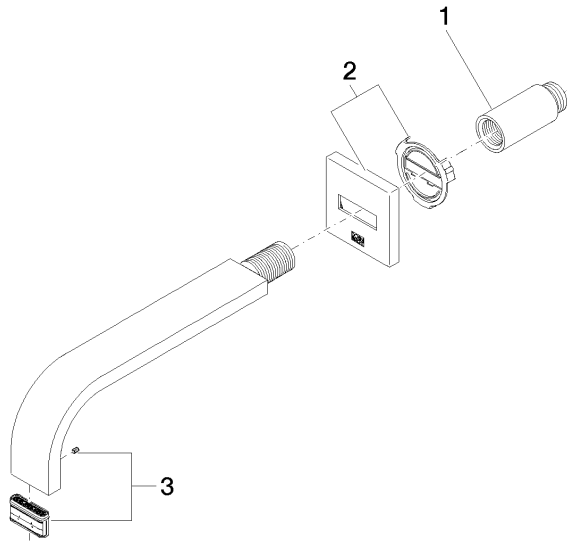

Recommended miscellaneous

Concealed wall elbow -

35 085 970 90

- min. recess depth 90 mm
- max. recess depth 163 mm

MEM Wall-mounted basin spout without pop-up waste - Champagne (22kt Gold)

MEM

13 800 782
mm [inches]

Flow rate chart

Codes & Standards

Scottish Water
Byelaws

UK Water Supply
Regulations

MEM Wall-mounted basin spout without pop-up waste - Champagne (22kt Gold)

MEM

13 800 782

Certificates

WRAS_2203

MEM Wall-mounted basin spout without pop-up waste - Champagne (22kt Gold)

MEM

13 800 782

Product version from 3/10/2014

MEM Wall-mounted basin spout without pop-up waste - Champagne (22kt Gold)

MEM