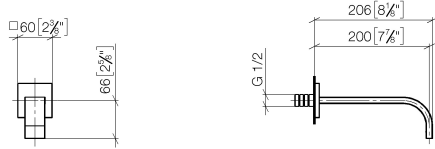

MEM Wall-mounted basin spout without pop-up waste - Champagne (22kt Gold)

MEM

13 800 782

- 200mm projection
- fixed spout
- rectangular, air-enriched flow
- hole diameter 37 mm
- rosette 60 x 60 mm
- 1/2" connection
- max. flow 5.7 l/min
- lead-free
- WRAS 2203039
- This product can help a building meet the requirements of Green Building Rating Systems, e.g. LEED®, BREEAM®, DGNB

Recommended miscellaneous

Concealed wall elbow -

35 085 970 90

- min. recess depth 90 mm
- max. recess depth 163 mm

MEM Wall-mounted basin spout without pop-up waste - Champagne (22kt Gold)

MEM

13 800 782
mm [inches]

Flow rate chart

Codes & Standards

Scottish Water
Byelaws

UK Water Supply
Regulations

MEM Wall-mounted basin spout without pop-up waste - Champagne (22kt Gold)

MEM

13 800 782

Certificates