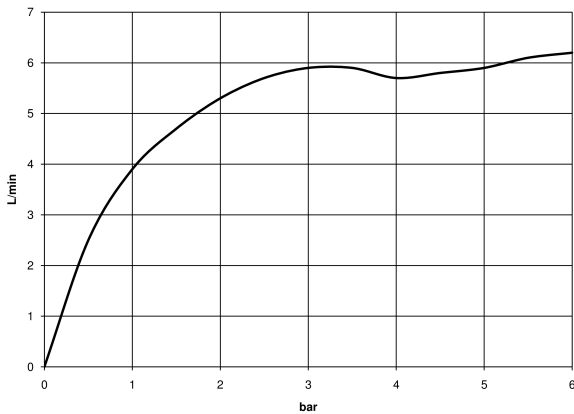

MEM Wall-mounted basin spout without pop-up waste - Champagne (22kt Gold)

MEM

13 800 782

- 200mm projection
- fixed spout
- rectangular, air-enriched flow
- hole diameter 37 mm
- rosette 60 x 60 mm
- 1/2" connection
- max. flow 5.7 l/min
- lead-free
- WRAS 2203039
- This product can help a building meet the requirements of Green Building Rating Systems, e.g. LEED®, BREEAM®, DGNB

Recommended miscellaneous

Concealed wall elbow -

35 085 970 90

- min. recess depth 90 mm
- max. recess depth 163 mm

MEM Wall-mounted basin spout without pop-up waste - Champagne (22kt Gold)

MEM

13 800 782
mm [inches]

Flow rate chart

Codes & Standards

Scottish Water
Byelaws

UK Water Supply
Regulations

MEM Wall-mounted basin spout without pop-up waste - Champagne (22kt Gold)

MEM

13 800 782

Certificates