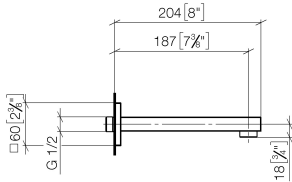

## SYMETRICS Wall-mounted basin spout without pop-up waste - Chrome

---

13 800 980 Product version from 4/30/2009

- 185mm projection
- fixed spout
- circular, air-enriched flow
- hole diameter 37 mm
- rosette 60 x 60 mm
- 1/2" connection
- plug-link mounting
- max. flow 7 l/min
- lead-free
- WRAS

### Recommended miscellaneous

---

- Concealed wall elbow -**
- max. recess depth mm
  - min. recess depth mm

35 085 970 90

**SYMETRICS Wall-mounted basin spout without pop-up waste - Chrome**

13 800 980 Product version from 4/30/2009

mm [inches]

**Flow rate chart**

**Codes & Standards**

DIN 4109

ISO 3822

Scottish Water  
Byelaws

UK Water Supply  
Regulations

Ü-Zeichen