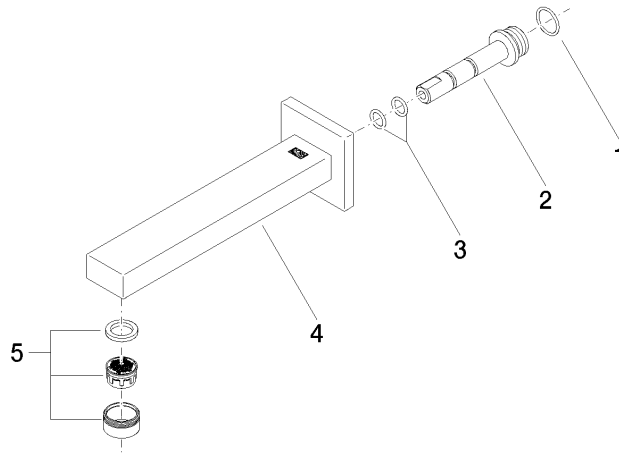

## SYMETRICS Wall-mounted basin spout without pop-up waste - Chrome

---

13 800 980 Product version from 4/30/2009

- 185mm projection
- fixed spout
- circular, air-enriched flow
- hole diameter 37 mm
- rosette 60 x 60 mm
- 1/2" connection
- plug-link mounting
- max. flow 7 l/min
- lead-free
- WRAS

### Recommended miscellaneous

---

- Concealed wall elbow -**
- max. recess depth mm
  - min. recess depth mm

35 085 970 90

**SYMETRICS Wall-mounted basin spout without pop-up waste - Chrome**

13 800 980 Product version from 4/30/2009

## SYMETRICS Wall-mounted basin spout without pop-up waste - Chrome

---

13 800 980 Product version from 4/30/2009

### Certificates

---

LGA\_18

WRAS\_1904

**SYMETRICS Wall-mounted basin spout without pop-up waste - Chrome**

13 800 980 Product version from 4/30/2009

**Spare parts list**

No.	Item Number	Name	Quantity used	Delivery time
1	09 14 10 053 90	seal	1	2
2	09 24 04 135 90	nipple	1	2
3	09 14 10 008 90	seal	2	2
4	90 11 68 004 00-00	spout	1	10
5	90 23 01 029 02-00	aerator	1	10