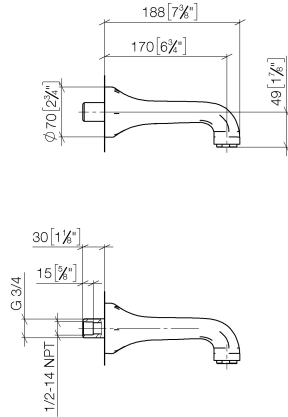

MADISON Bath spout for wall mounting - Durabronss (23kt Gold)

13 801 380 Product version from 7/31/2009

- 170mm projection
- circular normal flow
- hole diameter 37 mm
- 3/4" connection
- max. flow 22 l/min at 3 bar flow pressure
- WRAS

MADISON Bath spout for wall mounting - Durabross (23kt Gold)

13 801 380 Product version from 7/31/2009

mm [inches]

Flow rate chart

Codes & Standards

Scottish Water
Byelaws

UK Water Supply
Regulations

MADISON Bath spout for wall mounting - Durabronss (23kt Gold)

13 801 380 Product version from 7/31/2009

Certificates

WRAS_1404

MADISON Bath spout for wall mounting - Durabross (23kt Gold)

13 801 380 Product version from 7/31/2009

Spare parts list

No.	Item Number	Name	Quantity used	Delivery time
1	09 11 36 090-09	spout	1	60
2	90 23 01 121 00-09	aerator	1	40