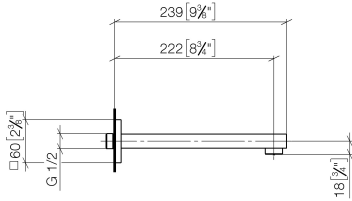

## SYMETRICS Wall-mounted basin spout without pop-up waste - Brushed Platinum

---

13 805 980 Product version from 4/30/2009

- 220mm projection
- fixed spout
- circular, air-enriched flow
- hole diameter 37 mm
- rosette 60 x 60 mm
- 1/2" connection
- plug-link mounting
- max. flow 7 l/min
- lead-free
- WRAS

### Recommended miscellaneous

---

- Concealed wall elbow -**
- max. recess depth mm
  - min. recess depth mm

35 085 970 90

**SYMETRICS Wall-mounted basin spout without pop-up waste - Brushed  
Platinum**

13 805 980 Product version from 4/30/2009  
mm [inches]