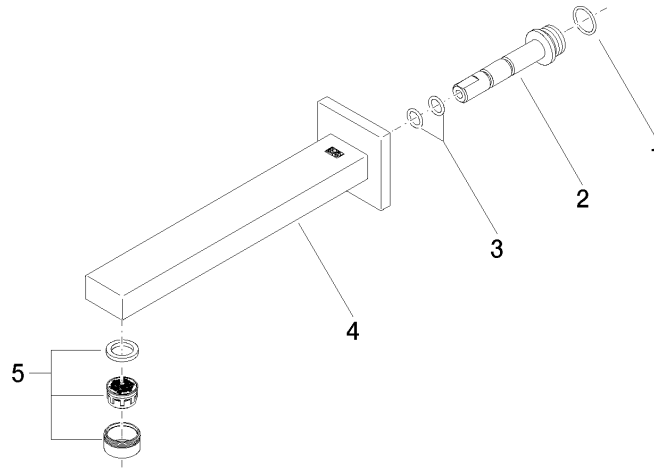

### Recommended miscellaneous

---

- Concealed wall elbow -**
- max. recess depth mm
  - min. recess depth mm

35 085 970 90

**SYMETRICS Wall-mounted basin spout without pop-up waste - Brushed  
Platinum**

13 805 980 Product version from 4/30/2009  
mm [inches]

## SYMETRICS Wall-mounted basin spout without pop-up waste - Brushed Platinum

---

13 805 980 Product version from 4/30/2009

### Certificates

---

LGA\_18

WRAS\_1904

**SYMETRICS Wall-mounted basin spout without pop-up waste - Brushed Platinum**

13 805 980 Product version from 4/30/2009

**Spare parts list**

No.	Item Number	Name	Quantity used	Delivery time
1	09 14 10 053 90	seal	1	2
2	09 24 04 135 90	nipple	1	2
3	09 14 10 008 90	seal	1	2
4	90 11 68 003 01-06	spout	1	10
5	90 23 01 029 02-06	aerator	1	-