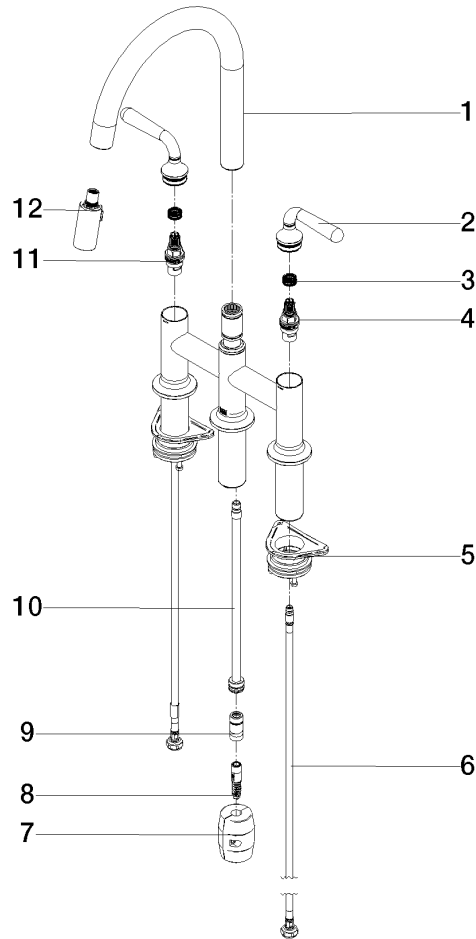

19 870 809

- 240mm projection
- pivotable spout 360°
- Optional swivel limiter available with swivel limiter set 12 823 970 90
- air-enriched flow and spray flow
- 1800 mm metal shower hose
- sprayface with anti-scaling system
- max. flow 8 l/min at 3 bar flow pressure
- lead-free
- This product can help a building meet the requirements of Green Building Rating Systems, e.g. LEED®, BREEAM®, DGNB

Codes & Standards

DIN 4109

EN 1717

ISO 3822

Ü-Zeichen

VAIA Three-hole bridge mixer Pull-down with spray function - Chrome

VAIA

19 870 809

Certificates

Belgaqua_24-005-2 LGA_38

Product version from 7/1/2023

VAIA Three-hole bridge mixer Pull-down with spray function - Chrome

VAIA

19 870 809

Spare parts list

Product version from 7/1/2023

No.	Item Number	Name	Quantity used	Delivery time
	90 28 22 397 00-00	spout	16	10