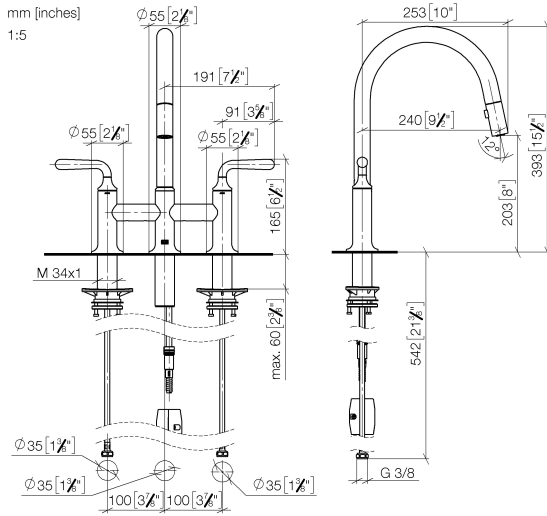

19 870 809

- 240mm projection
- pivotable spout 360°
- Optional swivel limiter available with swivel limiter set 12 823 970 90
- air-enriched flow and spray flow
- 1800 mm metal shower hose
- sprayface with anti-scaling system
- max. flow 8 l/min at 3 bar flow pressure
- lead-free
- This product can help a building meet the requirements of Green Building Rating Systems, e.g. LEED®, BREEAM®, DGNB

**Recommended miscellaneous**

**Swivel limitation set -**

12 823 970 90

**Recommended miscellaneous**

**VAIA Dispenser with rosette -  
Brushed Platinum**

82 434 809-06

19 870 809

Flow rate chart

## VAIA Three-hole bridge mixer Pull-down with spray function - Brushed Platinum

---

VAIA

19 870 809

**Spare parts list**

**Product version from 7/1/2023**

No.	Item Number	Name	Quantity used	Delivery time
	90 28 22 397 00-06	spout	16	10