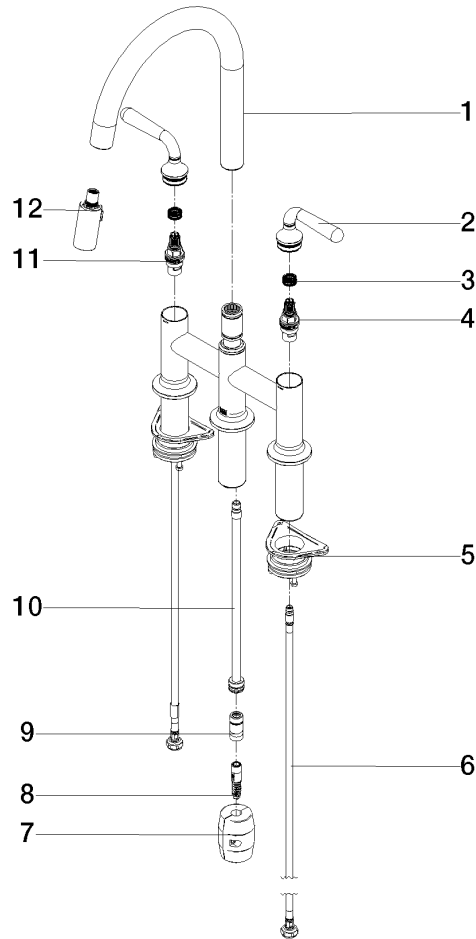

19 870 809

- 240mm projection
- pivotable spout 360°
- Optional swivel limiter available with swivel limiter set 12 823 970 90
- air-enriched flow and spray flow
- 1800 mm metal shower hose
- sprayface with anti-scaling system
- max. flow 8 l/min at 3 bar flow pressure
- lead-free
- This product can help a building meet the requirements of Green Building Rating Systems, e.g. LEED®, BREEAM®, DGNB

## VAIA Three-hole bridge mixer Pull-down with spray function - Brushed Platinum

---

VAIA

19 870 809

### Certificates

---

Belgaqua\_24-005-2 LGA\_38

19 870 809

Product version from 7/1/2023

VAIA Three-hole bridge mixer Pull-down with spray function - Brushed Platinum

VAIA

19 870 809

**Spare parts list**

**Product version from 7/1/2023**

No.	Item Number	Name	Quantity used	Delivery time
	90 28 22 397 00-06	spout	16	10