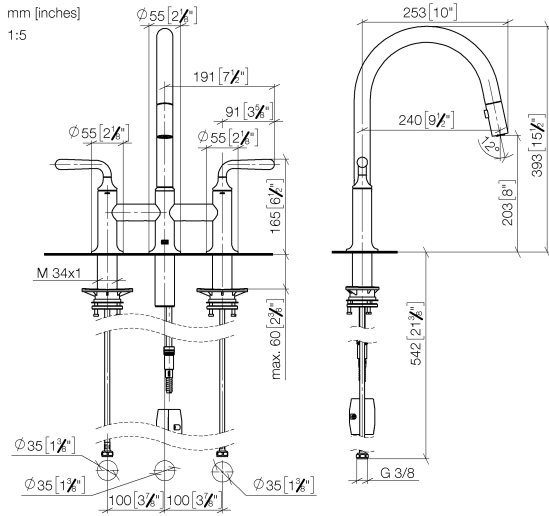

19 870 809

Flow rate chart

Codes & Standards

DIN 4109

EN 1717

ISO 3822

Ü-Zeichen