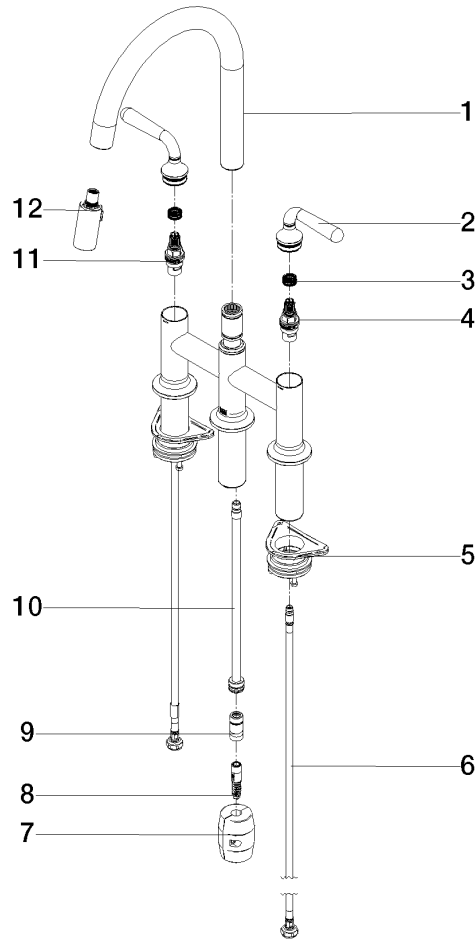

19 870 809

- 240mm projection
- pivotable spout 360°
- Optional swivel limiter available with swivel limiter set 12 823 970 90
- air-enriched flow and spray flow
- 1800 mm metal shower hose
- sprayface with anti-scaling system
- max. flow 8 l/min at 3 bar flow pressure
- lead-free
- This product can help a building meet the requirements of Green Building Rating Systems, e.g. LEED®, BREEAM®, DGNB

Codes & Standards

DIN 4109

EN 1717

ISO 3822

Ü-Zeichen

VAIA Three-hole bridge mixer Pull-down with spray function - Platinum

VAIA

19 870 809

Certificates

Belgaqua_24-005-2 LGA_38

19 870 809

Product version from 7/1/2023

VAIA Three-hole bridge mixer Pull-down with spray function - Platinum

VAIA

19 870 809

Spare parts list

Product version from 7/1/2023

No.	Item Number	Name	Quantity used	Delivery time
	90 28 22 397 00-08	spout	16	40