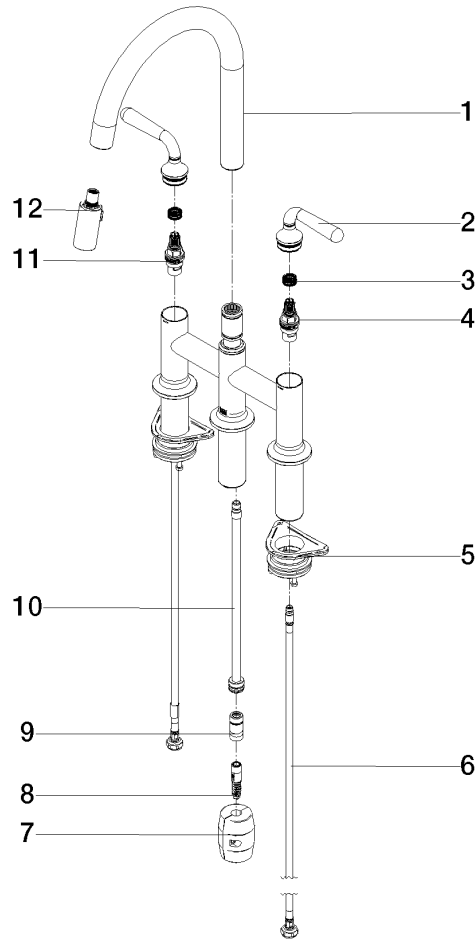

19 870 809

- 240mm projection
- pivotable spout 360°
- Optional swivel limiter available with swivel limiter set 12 823 970 90
- air-enriched flow and spray flow
- 1800 mm metal shower hose
- sprayface with anti-scaling system
- max. flow 8 l/min at 3 bar flow pressure
- lead-free
- This product can help a building meet the requirements of Green Building Rating Systems, e.g. LEED®, BREEAM®, DGNB

Codes & Standards

DIN 4109

EN 1717

ISO 3822

Ü-Zeichen

VAIA Three-hole bridge mixer Pull-down with spray function - Matte Black

VAIA

19 870 809

Certificates

Belgaqua_24-005-2 LGA_38

19 870 809

Product version from 7/1/2023

VAIA Three-hole bridge mixer Pull-down with spray function - Matte Black

VAIA

19 870 809

Spare parts list

Product version from 7/1/2023

No.	Item Number	Name	Quantity used	Delivery time
	90 28 22 397 00-33	spout	16	30