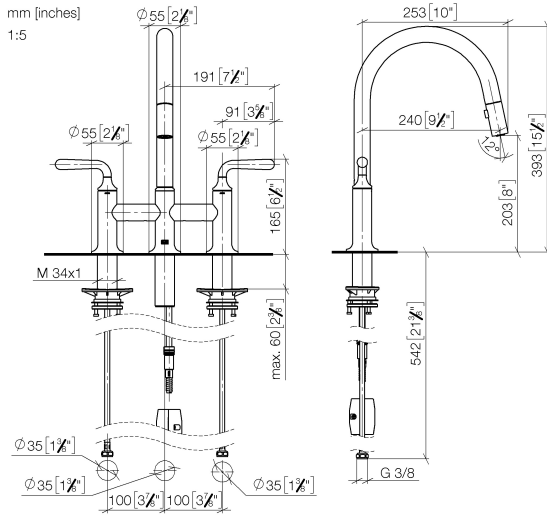

19 870 809

Flow rate chart

Codes & Standards

DIN 4109

EN 1717

ISO 3822

Ü-Zeichen