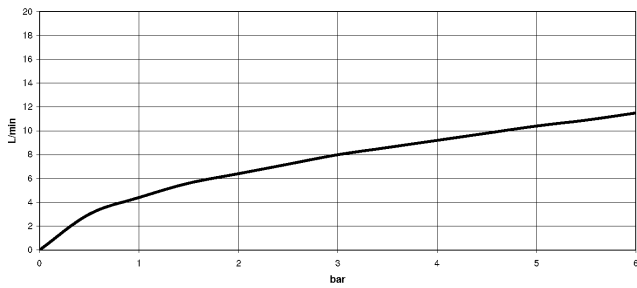

19 870 809

- 240mm projection
- pivotable spout 360°
- Optional swivel limiter available with swivel limiter set 12 823 970 90
- air-enriched flow and spray flow
- 1800 mm metal shower hose
- sprayface with anti-scaling system
- max. flow 8 l/min at 3 bar flow pressure
- lead-free
- This product can help a building meet the requirements of Green Building Rating Systems, e.g. LEED®, BREEAM®, DGNB

Recommended miscellaneous

Swivel limitation set -

12 823 970 90

Recommended miscellaneous

**VAIA Dispenser with rosette -
Matte Black**

82 434 809-33

19 870 809

Flow rate chart

Product version from 7/1/2023

No.	Item Number	Name	Quantity used	Delivery time
	90 28 22 397 00-33	spout	16	30