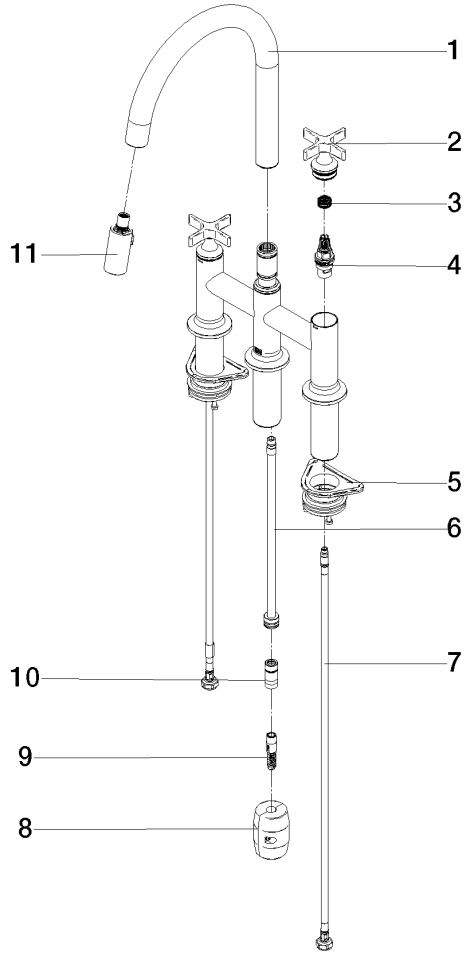

19 875 809

- 240mm projection
- pivotable spout 360°
- Optional swivel limiter available with swivel limiter set 12 823 970 90
- air-enriched flow and spray flow
- 1800 mm metal shower hose
- sprayface with anti-scaling system
- max. flow 8 l/min at 3 bar flow pressure
- lead-free
- This product can help a building meet the requirements of Green Building Rating Systems, e.g. LEED®, BREEAM®, DGNB

Codes & Standards

DIN 4109

EN 1717

ISO 3822

Ü-Zeichen

VAIA Three-hole bridge mixer Pull-down with spray function - Chrome

VAIA

19 875 809

Certificates

Belgaqua_24-005-2 LGA_38

19 875 809

Product version from 7/1/2023

VAIA Three-hole bridge mixer Pull-down with spray function - Chrome

VAIA

19 875 809

Spare parts list

Product version from 7/1/2023

No.	Item Number	Name	Quantity used	Delivery time
	90 28 22 397 00-00	spout	16	10