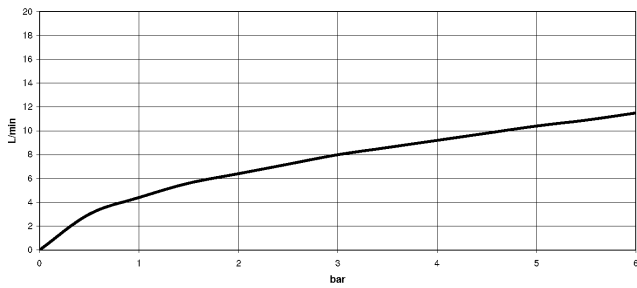

19 875 809

- 240mm projection
- pivotable spout 360°
- Optional swivel limiter available with swivel limiter set 12 823 970 90
- air-enriched flow and spray flow
- 1800 mm metal shower hose
- sprayface with anti-scaling system
- max. flow 8 l/min at 3 bar flow pressure
- lead-free
- This product can help a building meet the requirements of Green Building Rating Systems, e.g. LEED®, BREEAM®, DGNB

Recommended miscellaneous

Swivel limitation set -

12 823 970 90

Recommended miscellaneous

VAIA Dispenser with rosette - Chrome

82 434 809-00

19 875 809

Flow rate chart

Product version from 7/1/2023

No.	Item Number	Name	Quantity used	Delivery time
	90 28 22 397 00-00	spout	16	10