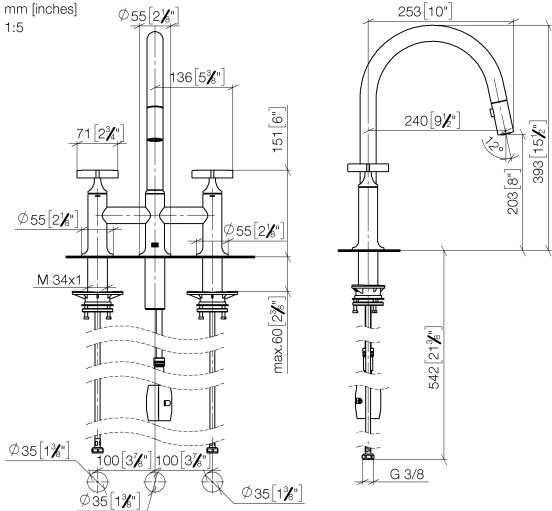

VAIA Three-hole bridge mixer Pull-down with spray function - Durabronss (23kt Gold)

VAIA

19 875 809

- 240mm projection
- pivotable spout 360°
- Optional swivel limiter available with swivel limiter set 12 823 970 90
- air-enriched flow and spray flow
- 1800 mm metal shower hose
- sprayface with anti-scaling system
- max. flow 8 l/min at 3 bar flow pressure
- lead-free
- This product can help a building meet the requirements of Green Building Rating Systems, e.g. LEED®, BREEAM®, DGNB

Recommended miscellaneous

Swivel limitation set -

12 823 970 90

Recommended miscellaneous

VAIA Dispenser with rosette - Durabronss (23kt Gold)

82 434 809-09

19 875 809

mm [inches]

1:5

Flow rate chart

Codes & Standards

DIN 4109

EN 1717

ISO 3822

Ü-Zeichen

VAIA Three-hole bridge mixer Pull-down with spray function - Durabronss (23kt Gold)

Spare parts list

Product version from 7/1/2023

No.	Item Number	Name	Quantity used	Delivery time
	90 28 22 397 00-09	spout	16	40