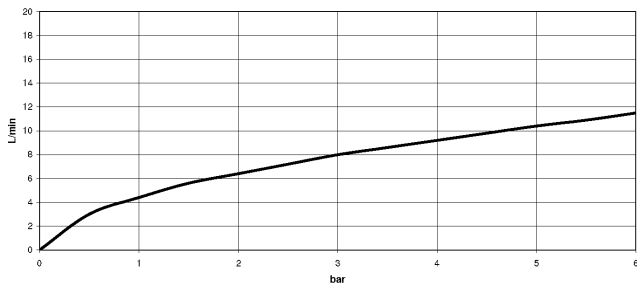

Recommended miscellaneous

Swivel limitation set -

12 823 970 90

Recommended miscellaneous

VAIA Dispenser with rosette - Durabronss (23kt Gold)

82 434 809-09

19 875 809

mm [inches]

1:5

Flow rate chart

Codes & Standards

DIN 4109

EN 1717

ISO 3822

Ü-Zeichen

VAIA Three-hole bridge mixer Pull-down with spray function - Durabronss (23kt Gold)