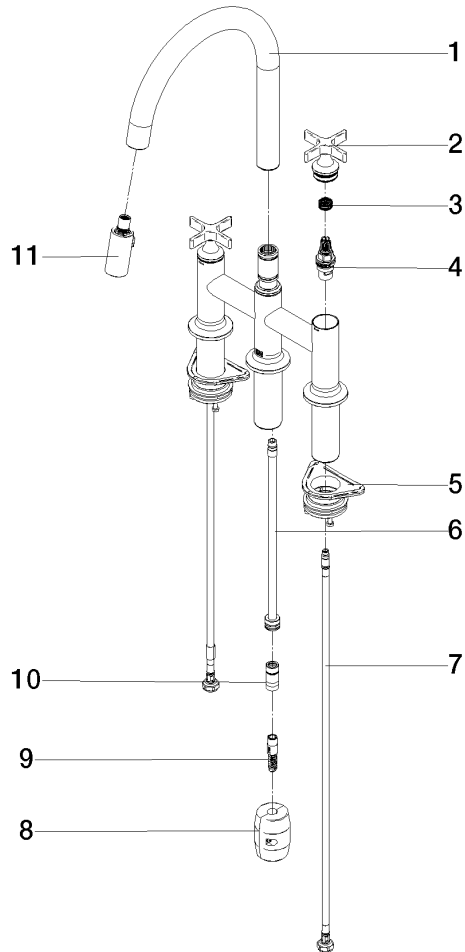

VAIA Three-hole bridge mixer Pull-down with spray function - Durabronss (23kt Gold)

VAIA

19 875 809

- 240mm projection
- pivotable spout 360°
- Optional swivel limiter available with swivel limiter set 12 823 970 90
- air-enriched flow and spray flow
- 1800 mm metal shower hose
- sprayface with anti-scaling system
- max. flow 8 l/min at 3 bar flow pressure
- lead-free
- This product can help a building meet the requirements of Green Building Rating Systems, e.g. LEED®, BREEAM®, DGNB

1:5

Flow rate chart

Codes & Standards

DIN 4109

EN 1717

ISO 3822

Ü-Zeichen

VAIA Three-hole bridge mixer Pull-down with spray function - Durabronss (23kt Gold)

VAIA

19 875 809
Certificates

Belgaqua_24-005-2 LGA_38

19 875 809

Product version from 7/1/2023

VAIA Three-hole bridge mixer Pull-down with spray function - Durabronss (23kt Gold)

VAIA

19 875 809

Spare parts list

Product version from 7/1/2023

No.	Item Number	Name	Quantity used	Delivery time
	90 28 22 397 00-09	spout	16	40