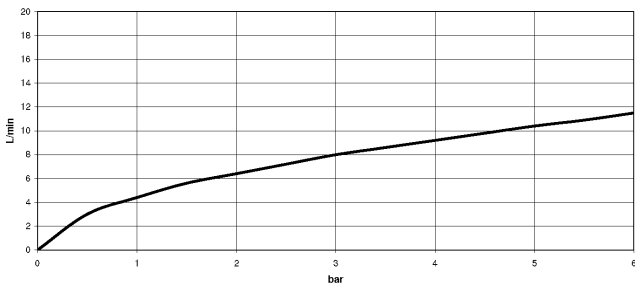

19 875 809

- 240mm projection
- pivotable spout 360°
- Optional swivel limiter available with swivel limiter set 12 823 970 90
- air-enriched flow and spray flow
- 1800 mm metal shower hose
- sprayface with anti-scaling system
- max. flow 8 l/min at 3 bar flow pressure
- lead-free
- This product can help a building meet the requirements of Green Building Rating Systems, e.g. LEED®, BREEAM®, DGNB

**Recommended miscellaneous**

**Swivel limitation set -**

12 823 970 90

**Recommended miscellaneous**

**VAIA Dispenser with rosette - Dark Chrome** 82 434 809-19

19 875 809

Flow rate chart

Codes & Standards