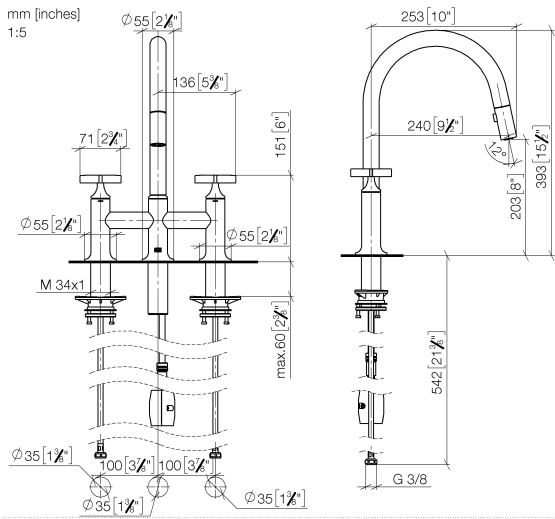

19 875 809

- 240mm projection
- pivotable spout 360°
- Optional swivel limiter available with swivel limiter set 12 823 970 90
- air-enriched flow and spray flow
- 1800 mm metal shower hose
- sprayface with anti-scaling system
- max. flow 8 l/min at 3 bar flow pressure
- lead-free
- This product can help a building meet the requirements of Green Building Rating Systems, e.g. LEED®, BREEAM®, DGNB

**Recommended miscellaneous**

**Swivel limitation set -**

12 823 970 90

**Recommended miscellaneous**

**VAIA Dispenser with rosette - Dark Chrome** 82 434 809-19

19 875 809

Flow rate chart

Codes & Standards

## VAIA Three-hole bridge mixer Pull-down with spray function - Dark Chrome

---

VAIA

19 875 809

**Spare parts list**

**Product version from 7/1/2023**

No.	Item Number	Name	Quantity used	Delivery time
	90 28 22 397 00-19	spout	16	20