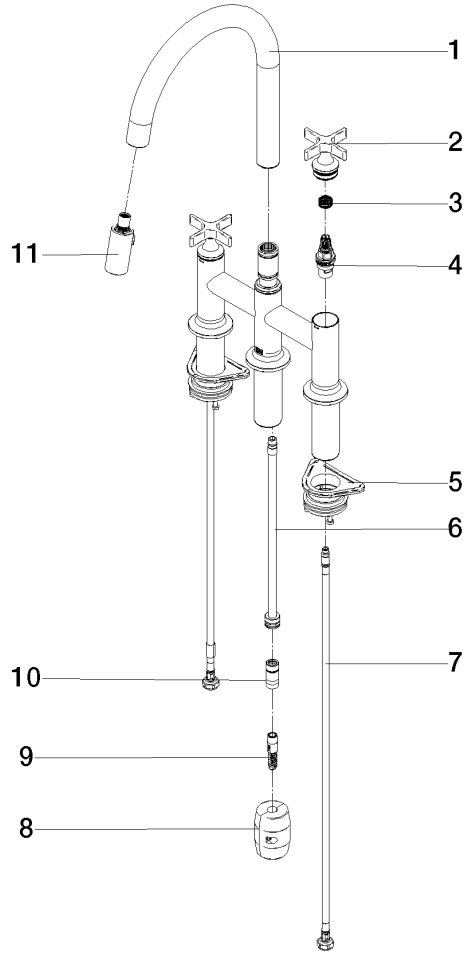

19 875 809

- 240mm projection
- pivotable spout 360°
- Optional swivel limiter available with swivel limiter set 12 823 970 90
- air-enriched flow and spray flow
- 1800 mm metal shower hose
- sprayface with anti-scaling system
- max. flow 8 l/min at 3 bar flow pressure
- lead-free
- This product can help a building meet the requirements of Green Building Rating Systems, e.g. LEED®, BREEAM®, DGNB

## VAIA Three-hole bridge mixer Pull-down with spray function - Dark Chrome

---

VAIA

19 875 809

### Certificates

---

Belgaqua\_24-005-2 LGA\_38

19 875 809

Product version from 7/1/2023

VAIA Three-hole bridge mixer Pull-down with spray function - Dark Chrome

VAIA

19 875 809

**Spare parts list**

**Product version from 7/1/2023**

No.	Item Number	Name	Quantity used	Delivery time
	90 28 22 397 00-19	spout	16	20