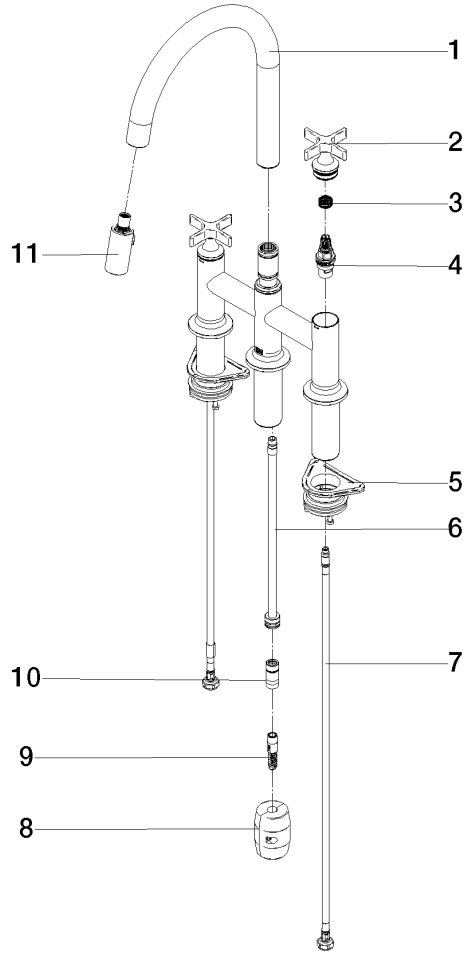

19 875 809

- 240mm projection
- pivotable spout 360°
- Optional swivel limiter available with swivel limiter set 12 823 970 90
- air-enriched flow and spray flow
- 1800 mm metal shower hose
- sprayface with anti-scaling system
- max. flow 8 l/min at 3 bar flow pressure
- lead-free
- This product can help a building meet the requirements of Green Building Rating Systems, e.g. LEED®, BREEAM®, DGNB

Codes & Standards

DIN 4109

EN 1717

ISO 3822

Ü-Zeichen

VAIA Three-hole bridge mixer Pull-down with spray function - Matte Black

VAIA

19 875 809

Certificates

Belgaqua_24-005-2 LGA_38

19 875 809

Product version from 7/1/2023

VAIA Three-hole bridge mixer Pull-down with spray function - Matte Black

VAIA

19 875 809

Spare parts list

Product version from 7/1/2023

No.	Item Number	Name	Quantity used	Delivery time
	90 28 22 397 00-33	spout	16	30