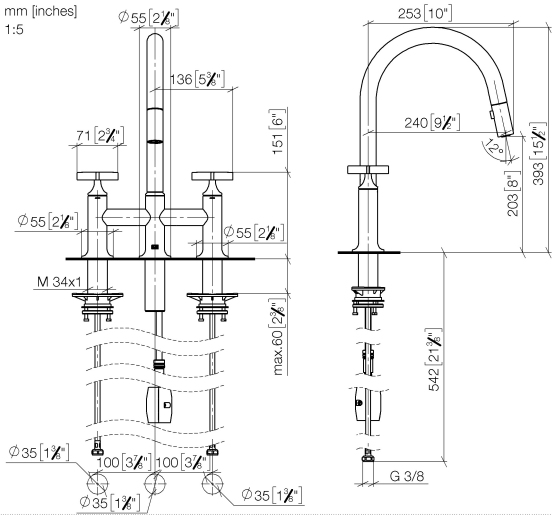

VAIA Three-hole bridge mixer Pull-down with spray function - Brushed Champagne (22kt Gold)

VAIA

19 875 809

- 240mm projection
- pivotable spout 360°
- Optional swivel limiter available with swivel limiter set 12 823 970 90
- air-enriched flow and spray flow
- 1800 mm metal shower hose
- sprayface with anti-scaling system
- max. flow 8 l/min at 3 bar flow pressure
- lead-free
- This product can help a building meet the requirements of Green Building Rating Systems, e.g. LEED®, BREEAM®, DGNB

Recommended miscellaneous

Swivel limitation set -

12 823 970 90

Recommended miscellaneous

**VAIA Dispenser with rosette -
Brushed Champagne (22kt Gold)**

82 434 809-46

VAIA Three-hole bridge mixer Pull-down with spray function - Brushed Champagne (22kt Gold)

VAIA

19 875 809

mm [inches]

1:5

Flow rate chart

Codes & Standards

DIN 4109

EN 1717

Product version from 7/1/2023

VAIA Three-hole bridge mixer Pull-down with spray function - Brushed
Champagne (22kt Gold)

VAIA

19 875 809

Spare parts list

Product version from 7/1/2023

No.	Item Number	Name	Quantity used	Delivery time
	90 28 22 397 00-46	spout	16	30