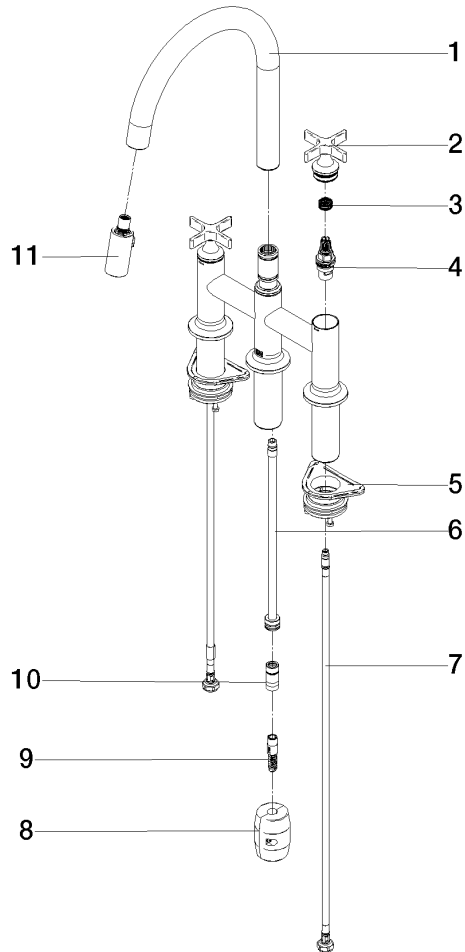

VAIA Three-hole bridge mixer Pull-down with spray function - Brushed Champagne (22kt Gold)

VAIA

19 875 809

- 240mm projection
- pivotable spout 360°
- Optional swivel limiter available with swivel limiter set 12 823 970 90
- air-enriched flow and spray flow
- 1800 mm metal shower hose
- sprayface with anti-scaling system
- max. flow 8 l/min at 3 bar flow pressure
- lead-free
- This product can help a building meet the requirements of Green Building Rating Systems, e.g. LEED®, BREEAM®, DGNB

VAIA

19 875 809

mm [inches]

1:5

Flow rate chart

Codes & Standards

DIN 4109

EN 1717

ISO 3822

Ü-Zeichen

VAIA Three-hole bridge mixer Pull-down with spray function - Brushed
Champagne (22kt Gold)

VAIA

19 875 809

Certificates

Belgaqua_24-005-2 LGA_38

19 875 809

Product version from 7/1/2023

VAIA Three-hole bridge mixer Pull-down with spray function - Brushed
Champagne (22kt Gold)

VAIA

19 875 809

Spare parts list

Product version from 7/1/2023

No.	Item Number	Name	Quantity used	Delivery time
	90 28 22 397 00-46	spout	16	30