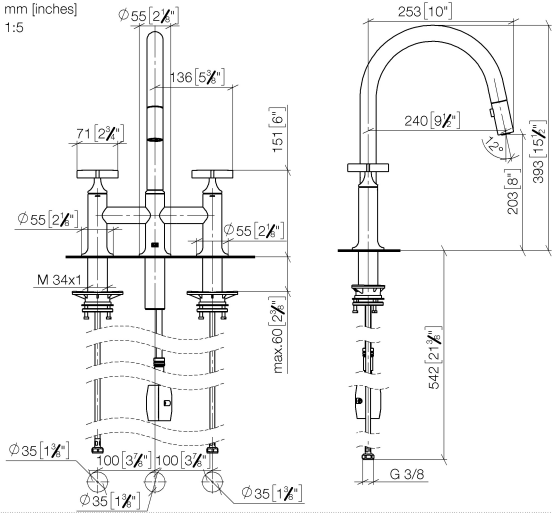

VAIA Three-hole bridge mixer Pull-down with spray function - Champagne (22kt Gold)

VAIA

19 875 809

- 240mm projection
- pivotable spout 360°
- Optional swivel limiter available with swivel limiter set 12 823 970 90
- air-enriched flow and spray flow
- 1800 mm metal shower hose
- sprayface with anti-scaling system
- max. flow 8 l/min at 3 bar flow pressure
- lead-free
- This product can help a building meet the requirements of Green Building Rating Systems, e.g. LEED®, BREEAM®, DGNB

Recommended miscellaneous

Swivel limitation set -

12 823 970 90

Recommended miscellaneous

VAIA Dispenser with rosette - Champagne (22kt Gold)

82 434 809-47

19 875 809

mm [inches]

1:5

Flow rate chart

Codes & Standards

DIN 4109

EN 1717

ISO 3822

Ü-Zeichen

VAIA Three-hole bridge mixer Pull-down with spray function - Champagne (22kt Gold)

19 875 809

Spare parts list

Product version from 7/1/2023

No.	Item Number	Name	Quantity used	Delivery time
	90 28 22 397 00-47	spout	16	30