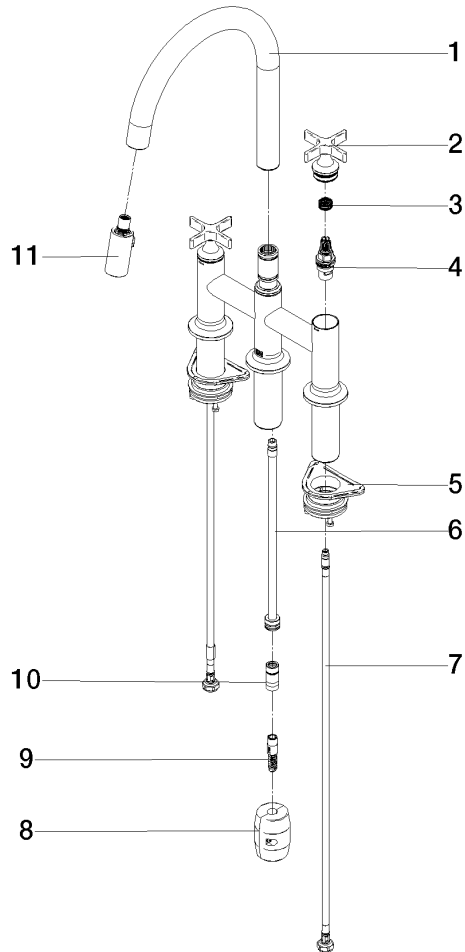

VAIA Three-hole bridge mixer Pull-down with spray function - Champagne (22kt Gold)

VAIA

19 875 809

- 240mm projection
- pivotable spout 360°
- Optional swivel limiter available with swivel limiter set 12 823 970 90
- air-enriched flow and spray flow
- 1800 mm metal shower hose
- sprayface with anti-scaling system
- max. flow 8 l/min at 3 bar flow pressure
- lead-free
- This product can help a building meet the requirements of Green Building Rating Systems, e.g. LEED®, BREEAM®, DGNB

1:5

Flow rate chart

Codes & Standards

DIN 4109

EN 1717

ISO 3822

Ü-Zeichen

VAIA Three-hole bridge mixer Pull-down with spray function - Champagne (22kt Gold)

VAIA

19 875 809

Certificates

Belgaqua_24-005-2 LGA_38

19 875 809

Product version from 7/1/2023

VAIA Three-hole bridge mixer Pull-down with spray function - Champagne (22kt Gold)

VAIA

19 875 809

Spare parts list

Product version from 7/1/2023

No.	Item Number	Name	Quantity used	Delivery time
	90 28 22 397 00-47	spout	16	30