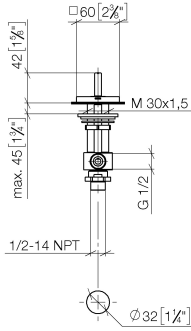

**MEM Deck valve clockwise closing cold - Champagne (22kt Gold)**

20 000 782 Product version from 3/10/2014

- hole diameter 32 mm
- rosette 60 x 60 mm
- with cold marking
- WRAS

	Champagne (22kt Gold)	20 000 782-47
	Chrome	20 000 782-00
	Brushed Platinum	20 000 782-06
	Platinum	20 000 782-08
	Dark Chrome	20 000 782-19
	Brushed Durabronze (23kt Gold)	20 000 782-28
	Brushed Champagne (22kt Gold)	20 000 782-46
	Brushed Dark Platinum	20 000 782-99

**MEM Deck valve clockwise closing cold - Champagne (22kt Gold)**

20 000 782 Product version from 3/10/2014

mm [inches]

**Flow rate chart**

**Codes & Standards**

Scottish Water  
Byelaws

UK Water Supply  
Regulations

## MEM Deck valve clockwise closing cold - Champagne (22kt Gold)

---

20 000 782 Product version from 3/10/2014

No.	Item Number	Name	Quantity used	Delivery time
1	90 20 78 002 04-47	handle ( cold )	1	30
2	90 90 03 133 00 90	top	1	2
3	04 17 11 058 33 90	side panel	1	2
4	04 23 10 032 78 90	fixing set	1	2
5	04 17 11 023 10 90	distributor	1	2
6	09 30 11 059 90	disc	1	2
7	09 23 10 012 90	nut	1	2