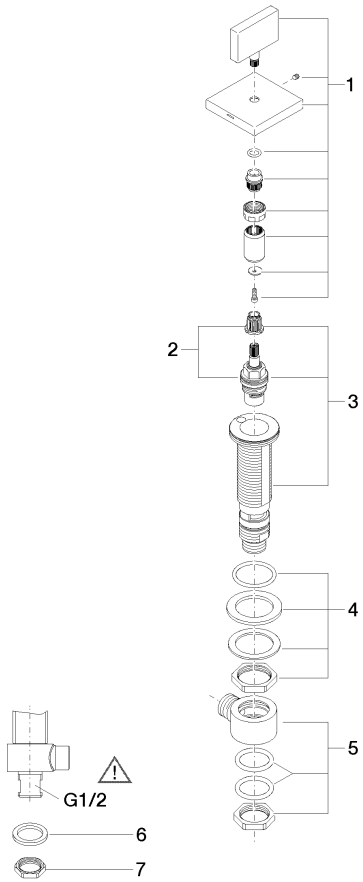

**MEM Deck valve clockwise closing cold - Champagne (22kt Gold)**

20 000 782 Product version from 3/10/2014

- hole diameter 32 mm
- rosette 60 x 60 mm
- with cold marking
- WRAS

	Champagne (22kt Gold)	20 000 782-47
	Chrome	20 000 782-00
	Brushed Platinum	20 000 782-06
	Platinum	20 000 782-08
	Dark Chrome	20 000 782-19
	Brushed Durabronze (23kt Gold)	20 000 782-28
	Brushed Champagne (22kt Gold)	20 000 782-46
	Brushed Dark Platinum	20 000 782-99

**MEM Deck valve clockwise closing cold - Champagne (22kt Gold)**

20 000 782 Product version from 3/10/2014

mm [inches]

**Flow rate chart**

**Codes & Standards**

Scottish Water  
Byelaws

UK Water Supply  
Regulations

### Certificates

---

WRAS\_2103

**MEM Deck valve clockwise closing cold - Champagne (22kt Gold)**

20 000 782 Product version from 3/10/2014

Parts for other finishes can be found here: [Chrome](#)

**Spare parts list**

No.	Item Number	Name	Quantity used	Delivery time
1	90 20 78 002 04-47	handle ( cold )	1	30
2	90 90 03 133 00 90	top	1	2
3	04 17 11 058 33 90	side panel	1	2
4	04 23 10 032 78 90	fixing set	1	2
5	04 17 11 023 10 90	distributor	1	2
6	09 30 11 059 90	disc	1	2
7	09 23 10 012 90	nut	1	2