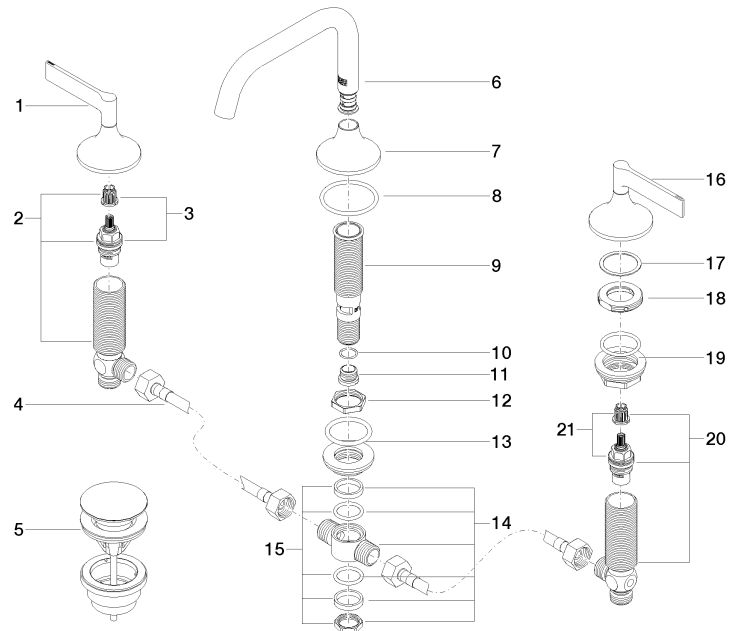

VAIA Three-hole basin mixer with pop-up waste - Brushed Durabronze (23kt Gold)

20 705 819

- 165mm projection
- pivotable spout 360°
- circular, air-enriched flow
- height of mixer 144 mm
- height up to aerator 90 mm
- hole diameter valve 32 mm
- hole diameter spout 35 mm
- rosette Ø 60 mm
- max. flow 5.7 l/min
- lead-free
- This product can help a building meet the requirements of Green Building Rating Systems, e.g. LEED®, BREEAM®, DGNB
- WRAS

Recommended miscellaneous

High pressure hoses -
 • 2x 3/8" x 1/2" x 500mm high pressure hose

12 506 970 90

VAIA Three-hole basin mixer with pop-up waste - Brushed Durabronz (23kt Gold)

20 705 819
mm [inches]

VAIA Three-hole basin mixer with pop-up waste - Brushed Durabronz (23kt Gold)

20 705 819

Certificates

GDV_0400

LGA_38

WRAS_2312

VAIA Three-hole basin mixer with pop-up waste - Brushed Durabronze (23kt Gold)

20 705 819

VAIA Three-hole basin mixer with pop-up waste - Brushed Durabross (23kt Gold)

20 705 819

Spare parts list

No.	Item Number	Name	Quantity used	Delivery time
1	90 20 80 013 00-28	handle (hot)	1	20
2	04 17 11 055 51 90	side panel	1	2
3	90 90 03 151 00 90	top	1	2
4	04 30 04 096 00 90	hose	2	2
5	10 125 970-28	Basin Waste with push fastening 1 1/4" - Brushed Durabross (23kt Gold)	1	2
6	90 28 22 368 00-28	spout	1	20
7	09 27 80 011-28	rosette	1	20
8	09 14 10 084 90	seal	1	2
9	90 30 01 033 00 90	base	1	2
10	09 14 10 017 90	seal	1	2
11	09 24 04 021 10 90	nipple	1	2
12	09 23 10 127 90	nut	1	2
13	04 23 10 004 04 90	fixing set	1	2
14	90 17 11 020 10 90	distributor	1	2
15	90 23 10 012 00 90	gasket kit	1	2
16	90 20 80 012 00-28	handle (cold)	1	20
17	09 28 10 003 90	ring	2	2
18	09 24 01 028 90	ring	2	2
19	04 23 10 032 78 90	fixing set	2	2
20	04 17 11 055 50 90	side panel	1	2
21	90 90 03 150 00 90	top	1	2