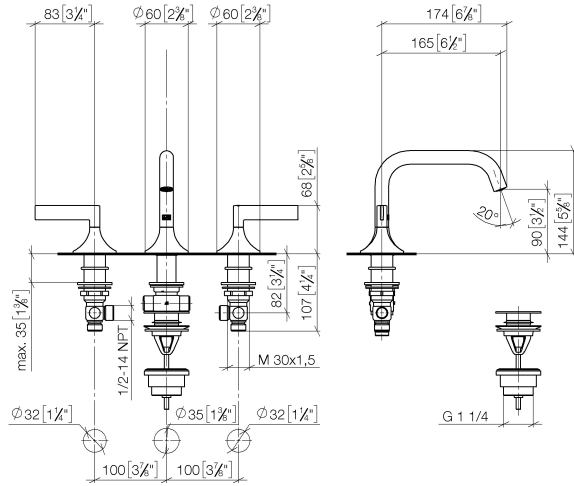

VAIA Three-hole basin mixer with pop-up waste - Brushed Durabronze (23kt Gold)

20 705 819

- 165mm projection
- pivotable spout 360°
- circular, air-enriched flow
- height of mixer 144 mm
- height up to aerator 90 mm
- hole diameter valve 32 mm
- hole diameter spout 35 mm
- rosette Ø 60 mm
- max. flow 5.7 l/min
- lead-free
- This product can help a building meet the requirements of Green Building Rating Systems, e.g. LEED®, BREEAM®, DGNB
- WRAS

Recommended miscellaneous

High pressure hoses -
 • 2x 3/8" x 1/2" x 500mm high pressure hose

12 506 970 90

VAIA Three-hole basin mixer with pop-up waste - Brushed Durabronz (23kt Gold)

20 705 819
mm [inches]

Flow rate chart

Codes & Standards

DIN 4109

Executive Order
no. 1007

ISO 3822

Scottish Water
Byelaws

UK Water Supply
Regulations

Ü-Zeichen

20 705 819

VAIA Three-hole basin mixer with pop-up waste - Brushed Durabross (23kt Gold)

20 705 819

Spare parts list

No.	Item Number	Name	Quantity used	Delivery time
1	90 20 80 013 00-28	handle (hot)	1	20
2	04 17 11 055 51 90	side panel	1	2
3	90 90 03 151 00 90	top	1	2
4	04 30 04 096 00 90	hose	2	2
5	10 125 970-28	Basin Waste with push fastening 1 1/4" - Brushed Durabross (23kt Gold)	1	2
6	90 28 22 368 00-28	spout	1	20
7	09 27 80 011-28	rosette	1	20
8	09 14 10 084 90	seal	1	2
9	90 30 01 033 00 90	base	1	2
10	09 14 10 017 90	seal	1	2
11	09 24 04 021 10 90	nipple	1	2
12	09 23 10 127 90	nut	1	2
13	04 23 10 004 04 90	fixing set	1	2
14	90 17 11 020 10 90	distributor	1	2
15	90 23 10 012 00 90	gasket kit	1	2
16	90 20 80 012 00-28	handle (cold)	1	20
17	09 28 10 003 90	ring	2	2
18	09 24 01 028 90	ring	2	2
19	04 23 10 032 78 90	fixing set	2	2
20	04 17 11 055 50 90	side panel	1	2
21	90 90 03 150 00 90	top	1	2