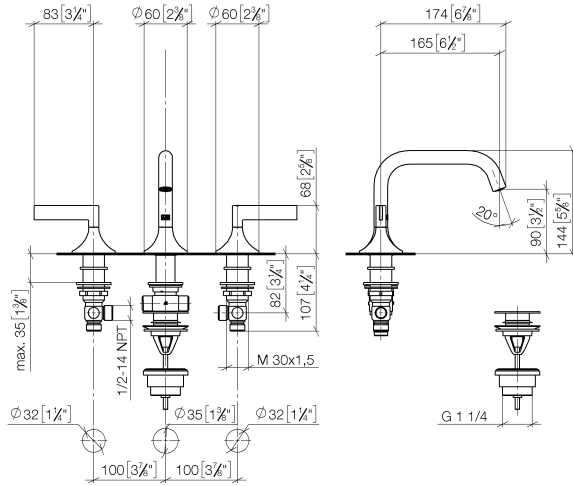

## VAIA Three-hole basin mixer with pop-up waste - Brushed Dark Platinum

20 705 819

- 165mm projection
- pivotable spout 360°
- circular, air-enriched flow
- height of mixer 144 mm
- height up to aerator 90 mm
- hole diameter valve 32 mm
- hole diameter spout 35 mm
- rosette Ø 60 mm
- max. flow 5.7 l/min
- lead-free
- This product can help a building meet the requirements of Green Building Rating Systems, e.g. LEED®, BREEAM®, DGNB
- WRAS

### Recommended miscellaneous

**High pressure hoses -**

12 506 970 90

- 2x 3/8" x 1/2" x 500mm high pressure hose

**VAIA Three-hole basin mixer with pop-up waste - Brushed Dark Platinum**

20 705 819

mm [inches]

**Flow rate chart**

**Codes & Standards**

DIN 4109

Executive Order  
no. 1007

ISO 3822

Scottish Water  
Byelaws

UK Water Supply  
Regulations

Ü-Zeichen

### Spare parts list

No.	Item Number	Name	Quantity used	Delivery time
1	90 20 80 013 00-99	handle ( hot )	1	20
2	04 17 11 055 51 90	side panel	1	2
3	90 90 03 151 00 90	top	1	2
4	04 30 04 096 00 90	hose	2	2
5	10 125 970-99	Basin Waste with push fastening 1 1/4" - Brushed Dark Platinum	1	2
6	90 28 22 368 00-99	spout	1	20
7	09 27 80 011-99	rosette	1	20
8	09 14 10 084 90	seal	1	2
9	90 30 01 033 00 90	base	1	2
10	09 14 10 017 90	seal	1	2
11	09 24 04 021 10 90	nipple	1	2
12	09 23 10 127 90	nut	1	2
13	04 23 10 004 04 90	fixing set	1	2
14	90 17 11 020 10 90	distributor	1	2
15	90 23 10 012 00 90	gasket kit	1	2
16	90 20 80 012 00-99	handle ( cold )	1	20
17	09 28 10 003 90	ring	2	2
18	09 24 01 028 90	ring	2	2
19	04 23 10 032 78 90	fixing set	2	2
20	04 17 11 055 50 90	side panel	1	2
21	90 90 03 150 00 90	top	1	2