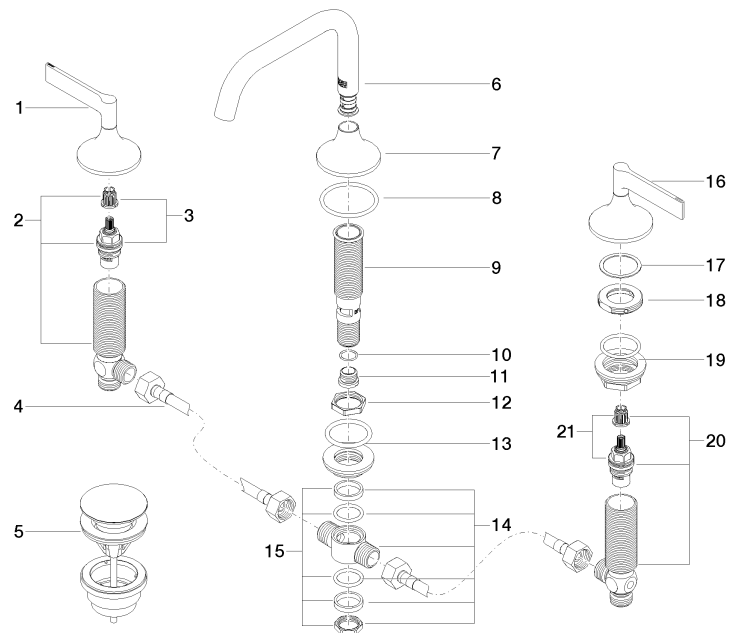

## VAIA Three-hole basin mixer with pop-up waste - Brushed Dark Platinum

20 705 819

- 165mm projection
- pivotable spout 360°
- circular, air-enriched flow
- height of mixer 144 mm
- height up to aerator 90 mm
- hole diameter valve 32 mm
- hole diameter spout 35 mm
- rosette Ø 60 mm
- max. flow 5.7 l/min
- lead-free
- This product can help a building meet the requirements of Green Building Rating Systems, e.g. LEED®, BREEAM®, DGNB
- WRAS

### Certificates

---

GDV\_0400

LGA\_38

WRAS\_2312

**VAIA Three-hole basin mixer with pop-up waste - Brushed Dark Platinum**

20 705 819

## VAIA Three-hole basin mixer with pop-up waste - Brushed Dark Platinum

20 705 819

### Spare parts list

No.	Item Number	Name	Quantity used	Delivery time
1	90 20 80 013 00-99	handle ( hot )	1	20
2	04 17 11 055 51 90	side panel	1	2
3	90 90 03 151 00 90	top	1	2
4	04 30 04 096 00 90	hose	2	2
5	10 125 970-99	Basin Waste with push fastening 1 1/4" - Brushed Dark Platinum	1	2
6	90 28 22 368 00-99	spout	1	20
7	09 27 80 011-99	rosette	1	20
8	09 14 10 084 90	seal	1	2
9	90 30 01 033 00 90	base	1	2
10	09 14 10 017 90	seal	1	2
11	09 24 04 021 10 90	nipple	1	2
12	09 23 10 127 90	nut	1	2
13	04 23 10 004 04 90	fixing set	1	2
14	90 17 11 020 10 90	distributor	1	2
15	90 23 10 012 00 90	gasket kit	1	2
16	90 20 80 012 00-99	handle ( cold )	1	20
17	09 28 10 003 90	ring	2	2
18	09 24 01 028 90	ring	2	2
19	04 23 10 032 78 90	fixing set	2	2
20	04 17 11 055 50 90	side panel	1	2
21	90 90 03 150 00 90	top	1	2