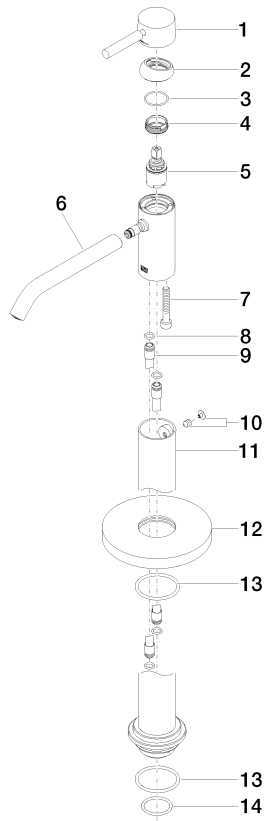

META Single-lever basin mixer with stand pipe without pop-up waste - Brushed Bronze

META

22 584 660

Product version from 5/1/2022