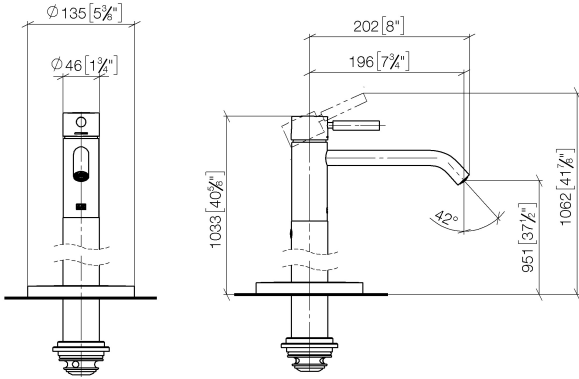

**META Single-lever basin mixer with stand pipe without pop-up waste - Brushed Bronze**

META

22 584 660

- 196mm projection
- fixed spout
- circular, air-enriched flow
- total height 1033 - 1103 mm
- height up to aerator 951 – 1021 mm
- rosette Ø 135 mm
- max. flow 5.7 l/min
- lead-free
- This product can help a building meet the requirements of Green Building Rating Systems, e.g. LEED®, BREEAM®, DGNB
- WRAS 240102015

**Required miscellaneous**

**Concealed floor mounting -** 35 945 970 90  
 •min. recess depth 80 mm  
 •max. recess depth 150 mm

**Required miscellaneous**

**Concealed floor mounting -** 35 945 970 90  
 •min. recess depth 80 mm  
 •max. recess depth 150 mm

**META Single-lever basin mixer with stand pipe without pop-up waste - Brushed Bronze**

META

22 584 660  
mm [inches]

**Flow rate chart**

**Codes & Standards**

DIN 4109

ISO 3822

Scottish Water  
Byelaws

UK Water Supply  
Regulations

**Ü-Zeichen**

**META Single-lever basin mixer with stand pipe without pop-up waste - Brushed  
Bronze**

---

META

22 584 660  
Certificates

---

WRAS\_240102      LGA\_38