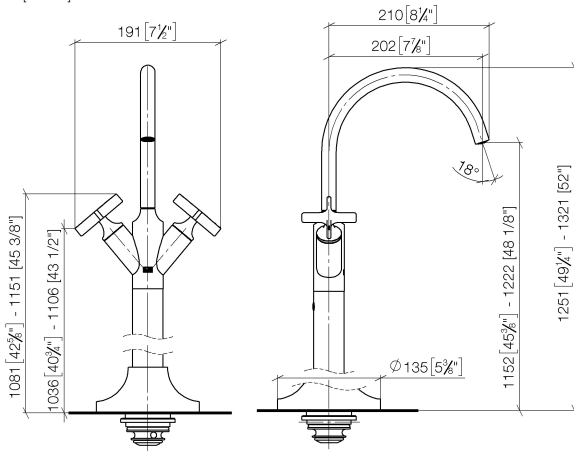

**VAIA Single-hole basin mixer with stand pipe without pop-up waste - Brushed Champagne (22kt Gold)**

VAIA

22 585 809

- 202mm projection
- pivotable spout 360°
- circular, air-enriched flow
- total height 1251 - 1321 mm
- height up to aerator 1152 – 1222 mm
- rosette Ø 135 mm
- max. flow 5.7 l/min
- lead-free
- This product can help a building meet the requirements of Green Building Rating Systems, e.g. LEED®, BREEAM®, DGNB
- WRAS 240102001

**Required miscellaneous**

- Concealed floor mounting -**
- max. recess depth 150 mm
  - min. recess depth 80 mm

35 945 970 90

**VAIA Single-hole basin mixer with stand pipe without pop-up waste - Brushed Champagne (22kt Gold)**

VAIA

22 585 809  
mm [inches]

**Flow rate chart**

**Codes & Standards**

DIN 4109

ISO 3822

Scottish Water  
Byelaws

UK Water Supply  
Regulations