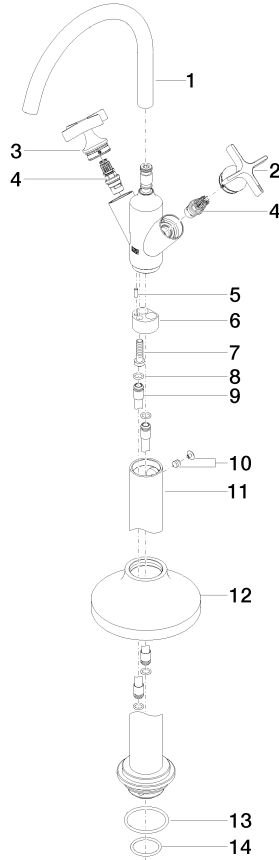

VAIA Single-hole basin mixer with stand pipe without pop-up waste - Brushed Champagne (22kt Gold)

VAIA

22 585 809