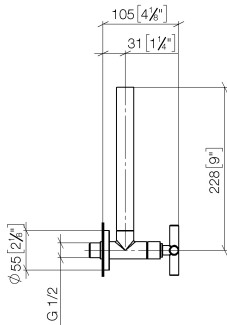

22 900 892

- rosette Ø 55 mm
- hose covering 200mm, for shortening

	Chrome	22 900 892-00
	Brushed Platinum	22 900 892-06
	Platinum	22 900 892-08
	Dark Chrome	22 900 892-19
	Brushed Durabronze (23kt Gold)	22 900 892-28
	Matte Black	22 900 892-33
	Brushed Bronze	22 900 892-42
	Brushed Champagne (22kt Gold)	22 900 892-46
	Champagne (22kt Gold)	22 900 892-47
	Brushed Dark Platinum	22 900 892-99

22 900 892

mm [inches]

Flow rate chart

22 900 892

Product version up to 5/27/2021

Product version from 5/27/2021

Parts for other finishes can be found here: Brushed Platinum

TARA Angle valve - Chrome

TARA

22 900 892

Spare parts list

Product version up to 5/27/2021

Product version from 5/27/2021

No.	Item Number	Name	Quantity used	Delivery time
	09 21 22 000-00	nipple	10	10