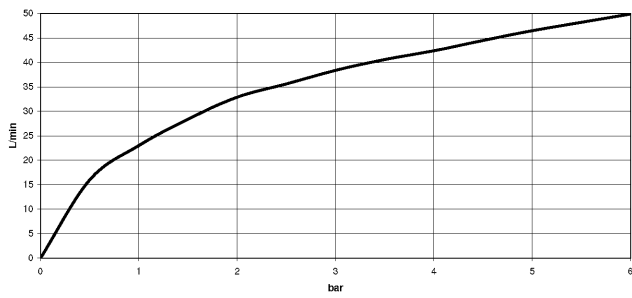

22 900 892

- rosette Ø 55 mm
- hose covering 200mm, for shortening

	Chrome	22 900 892-00
	Brushed Platinum	22 900 892-06
	Platinum	22 900 892-08
	Dark Chrome	22 900 892-19
	Brushed Durabronze (23kt Gold)	22 900 892-28
	Matte Black	22 900 892-33
	Brushed Bronze	22 900 892-42
	Brushed Champagne (22kt Gold)	22 900 892-46
	Champagne (22kt Gold)	22 900 892-47
	Brushed Dark Platinum	22 900 892-99

22 900 892

mm [inches]

Flow rate chart

22 900 892

Product version up to 5/27/2021

Product version from 5/27/2021

Parts for other finishes can be found here: Brushed Platinum

TARA Angle valve - Chrome