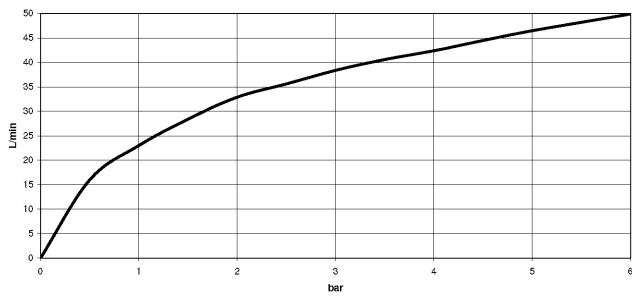

22 900 892

- rosette Ø 55 mm
- hose covering 200mm, for shortening

	Brushed Platinum	22 900 892-06
	Chrome	22 900 892-00
	Platinum	22 900 892-08
	Dark Chrome	22 900 892-19
	Brushed Durabronze (23kt Gold)	22 900 892-28
	Matte Black	22 900 892-33
	Brushed Bronze	22 900 892-42
	Brushed Champagne (22kt Gold)	22 900 892-46
	Champagne (22kt Gold)	22 900 892-47
	Brushed Dark Platinum	22 900 892-99

22 900 892

mm [inches]

Flow rate chart

22 900 892

Product version up to 5/27/2021

Product version from 5/27/2021

Parts for other
finishes can be found
here: [Chrome](#)

TARA Angle valve - Brushed Platinum