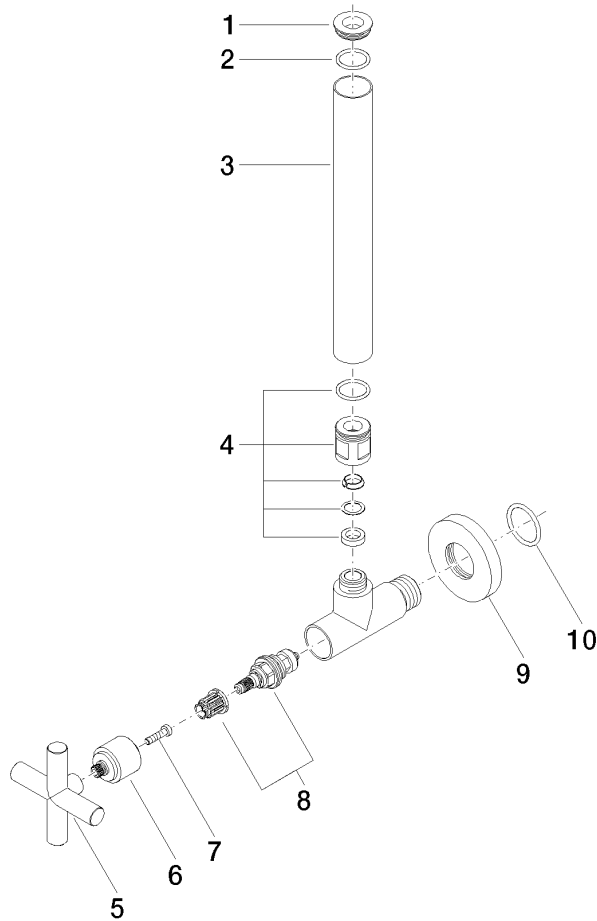

22 900 892

- rosette Ø 55 mm
- hose covering 200mm, for shortening

	Brushed Platinum	22 900 892-06
	Chrome	22 900 892-00
	Platinum	22 900 892-08
	Dark Chrome	22 900 892-19
	Brushed Durabronze (23kt Gold)	22 900 892-28
	Matte Black	22 900 892-33
	Brushed Bronze	22 900 892-42
	Brushed Champagne (22kt Gold)	22 900 892-46
	Champagne (22kt Gold)	22 900 892-47
	Brushed Dark Platinum	22 900 892-99

22 900 892

mm [inches]

Flow rate chart

22 900 892

Product version up to 5/27/2021

Product version from 5/27/2021

Parts for other
finishes can be found
here: [Chrome](#)

TARA Angle valve - Brushed Platinum

TARA

22 900 892

Spare parts list

Product version up to 5/27/2021

Product version from 5/27/2021

No.	Item Number	Name	Quantity used	Delivery time
	09 21 22 000-06	nipple	10	10