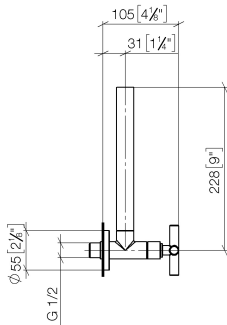

22 900 892

- rosette Ø 55 mm
- hose covering 200mm, for shortening

	Brushed Platinum	22 900 892-06
	Chrome	22 900 892-00
	Platinum	22 900 892-08
	Dark Chrome	22 900 892-19
	Brushed Durabronze (23kt Gold)	22 900 892-28
	Matte Black	22 900 892-33
	Brushed Bronze	22 900 892-42
	Brushed Champagne (22kt Gold)	22 900 892-46
	Champagne (22kt Gold)	22 900 892-47
	Brushed Dark Platinum	22 900 892-99

22 900 892

mm [inches]

Flow rate chart

22 900 892

Product version up to 5/27/2021

Product version from 5/27/2021

Parts for other
finishes can be found
here: [Chrome](#)

TARA Angle valve - Brushed Platinum

TARA

22 900 892

Spare parts list

Product version up to 5/27/2021

Product version from 5/27/2021

No.	Item Number	Name	Quantity used	Delivery time
	09 21 22 000-06	nipple	10	10