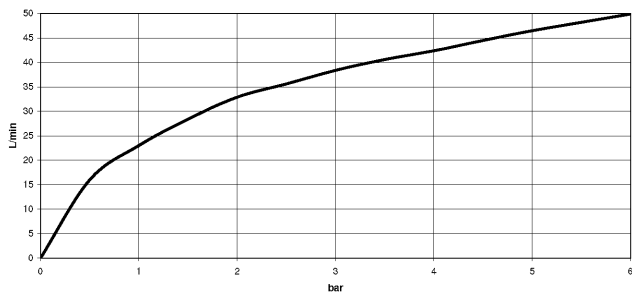

22 900 892

- rosette Ø 55 mm
- hose covering 200mm, for shortening

	Platinum	22 900 892-08
	Chrome	22 900 892-00
	Brushed Platinum	22 900 892-06
	Dark Chrome	22 900 892-19
	Brushed Durabronze (23kt Gold)	22 900 892-28
	Matte Black	22 900 892-33
	Brushed Bronze	22 900 892-42
	Brushed Champagne (22kt Gold)	22 900 892-46
	Champagne (22kt Gold)	22 900 892-47
	Brushed Dark Platinum	22 900 892-99

22 900 892

mm [inches]

Flow rate chart

22 900 892

Product version up to 5/27/2021

Product version from 5/27/2021

Parts for other
finishes can be found
here: [Chrome](#)

TARA Angle valve - Platinum