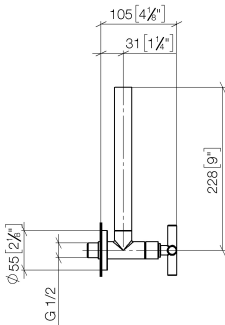

22 900 892

- rosette Ø 55 mm
- hose covering 200mm, for shortening

	Platinum	22 900 892-08
	Chrome	22 900 892-00
	Brushed Platinum	22 900 892-06
	Dark Chrome	22 900 892-19
	Brushed Durabronze (23kt Gold)	22 900 892-28
	Matte Black	22 900 892-33
	Brushed Bronze	22 900 892-42
	Brushed Champagne (22kt Gold)	22 900 892-46
	Champagne (22kt Gold)	22 900 892-47
	Brushed Dark Platinum	22 900 892-99

22 900 892

mm [inches]

Flow rate chart

22 900 892

Product version up to 5/27/2021

Product version from 5/27/2021

Parts for other
finishes can be found
here: [Chrome](#)

TARA Angle valve - Platinum

TARA

22 900 892

Spare parts list

Product version up to 5/27/2021

Product version from 5/27/2021

No.	Item Number	Name	Quantity used	Delivery time
	09 21 22 000-08	nipple	10	40