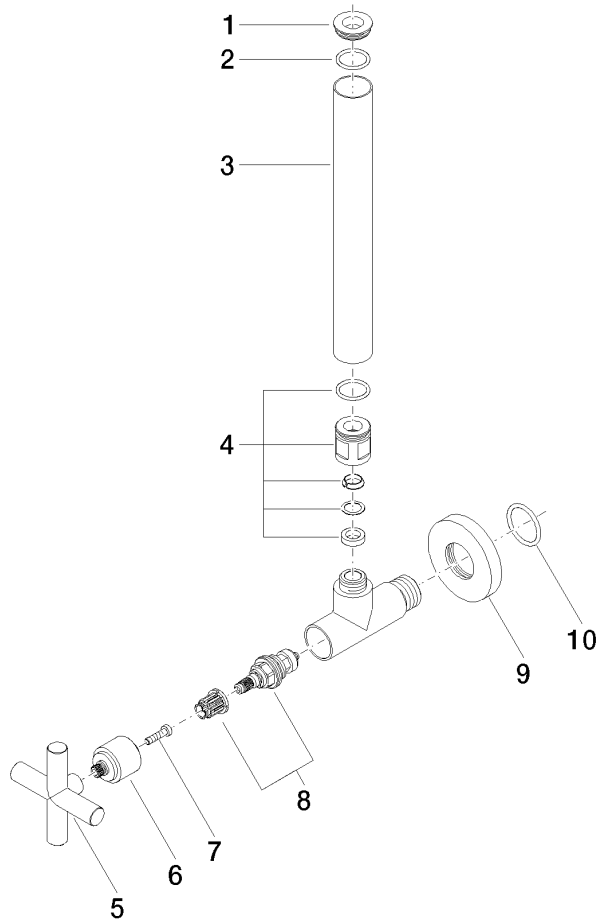

22 900 892

- rosette Ø 55 mm
- hose covering 200mm, for shortening

	Platinum	22 900 892-08
	Chrome	22 900 892-00
	Brushed Platinum	22 900 892-06
	Dark Chrome	22 900 892-19
	Brushed Durabronze (23kt Gold)	22 900 892-28
	Matte Black	22 900 892-33
	Brushed Bronze	22 900 892-42
	Brushed Champagne (22kt Gold)	22 900 892-46
	Champagne (22kt Gold)	22 900 892-47
	Brushed Dark Platinum	22 900 892-99

22 900 892

mm [inches]

Flow rate chart

22 900 892

Product version up to 5/27/2021

Product version from 5/27/2021

Parts for other
finishes can be found
here: [Chrome](#)

TARA Angle valve - Platinum

TARA

22 900 892

Spare parts list

Product version up to 5/27/2021

Product version from 5/27/2021

No.	Item Number	Name	Quantity used	Delivery time
	09 21 22 000-08	nipple	10	40