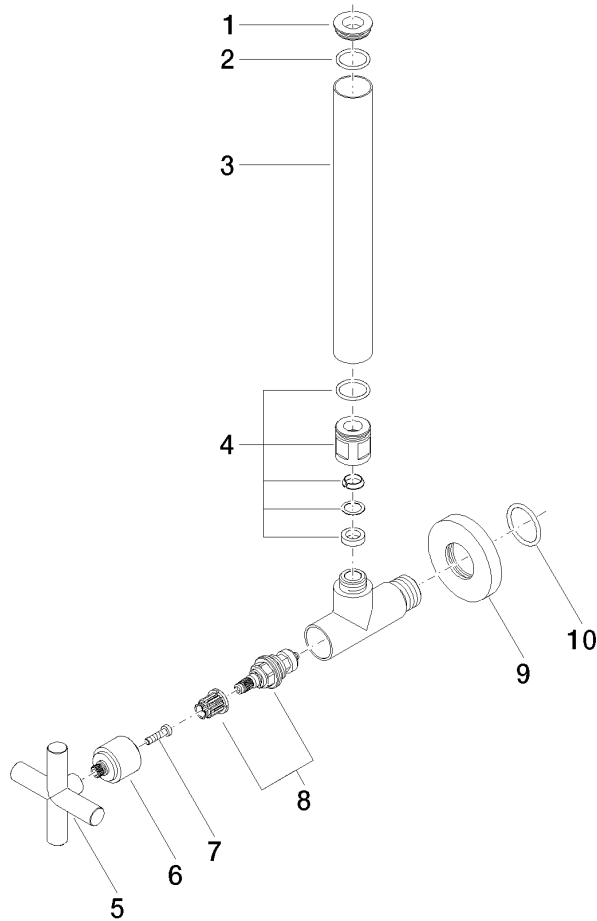

22 900 892

- rosette Ø 55 mm
- hose covering 200mm, for shortening

	Matte Black	22 900 892-33
	Chrome	22 900 892-00
	Brushed Platinum	22 900 892-06
	Platinum	22 900 892-08
	Dark Chrome	22 900 892-19
	Brushed Durabronze (23kt Gold)	22 900 892-28
	Brushed Bronze	22 900 892-42
	Brushed Champagne (22kt Gold)	22 900 892-46
	Champagne (22kt Gold)	22 900 892-47
	Brushed Dark Platinum	22 900 892-99

22 900 892

mm [inches]

Flow rate chart

22 900 892

Product version up to 5/27/2021

Product version from 5/27/2021

Parts for other
finishes can be found
here: [Chrome](#)

TARA Angle valve - Matte Black

TARA

22 900 892

Spare parts list

Product version up to 5/27/2021

Product version from 5/27/2021

No.	Item Number	Name	Quantity used	Delivery time
	09 21 22 000-33	nipple	10	30