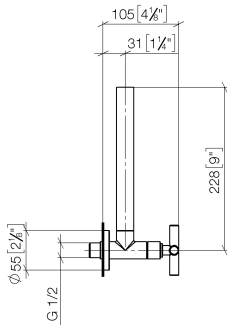

22 900 892

- rosette Ø 55 mm
- hose covering 200mm, for shortening

	Matte Black	22 900 892-33
	Chrome	22 900 892-00
	Brushed Platinum	22 900 892-06
	Platinum	22 900 892-08
	Dark Chrome	22 900 892-19
	Brushed Durabronze (23kt Gold)	22 900 892-28
	Brushed Bronze	22 900 892-42
	Brushed Champagne (22kt Gold)	22 900 892-46
	Champagne (22kt Gold)	22 900 892-47
	Brushed Dark Platinum	22 900 892-99

22 900 892

mm [inches]

Flow rate chart

22 900 892

Product version up to 5/27/2021

Product version from 5/27/2021

Parts for other
finishes can be found
here: [Chrome](#)

TARA Angle valve - Matte Black

TARA

22 900 892

Spare parts list

Product version up to 5/27/2021

Product version from 5/27/2021

No.	Item Number	Name	Quantity used	Delivery time
	09 21 22 000-33	nipple	10	30