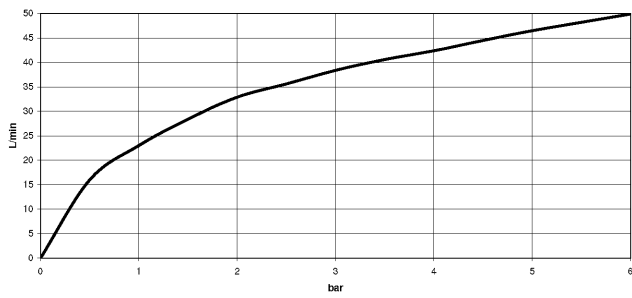

22 900 892

- rosette Ø 55 mm
- hose covering 200mm, for shortening

	Brushed Bronze	22 900 892-42
	Chrome	22 900 892-00
	Brushed Platinum	22 900 892-06
	Platinum	22 900 892-08
	Dark Chrome	22 900 892-19
	Brushed Durabronze (23kt Gold)	22 900 892-28
	Matte Black	22 900 892-33
	Brushed Champagne (22kt Gold)	22 900 892-46
	Champagne (22kt Gold)	22 900 892-47
	Brushed Dark Platinum	22 900 892-99

22 900 892

mm [inches]

Flow rate chart

22 900 892

**Product version from 5/27/2021**

Parts for other finishes can be found here: Chrome

22 900 892