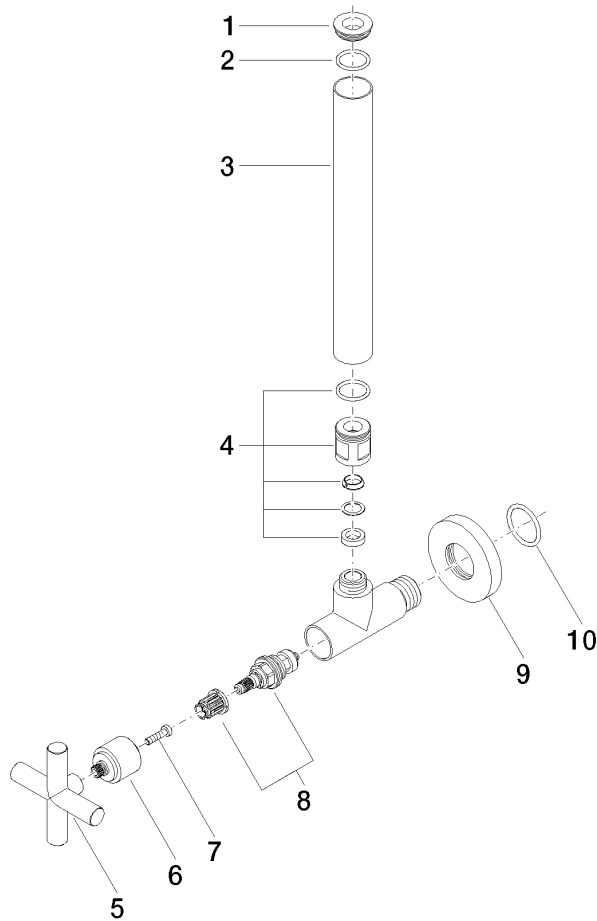

22 900 892

- rosette Ø 55 mm
- hose covering 200mm, for shortening

	Brushed Bronze	22 900 892-42
	Chrome	22 900 892-00
	Brushed Platinum	22 900 892-06
	Platinum	22 900 892-08
	Dark Chrome	22 900 892-19
	Brushed Durabronze (23kt Gold)	22 900 892-28
	Matte Black	22 900 892-33
	Brushed Champagne (22kt Gold)	22 900 892-46
	Champagne (22kt Gold)	22 900 892-47
	Brushed Dark Platinum	22 900 892-99

22 900 892

mm [inches]

Flow rate chart

22 900 892

**Product version from 5/27/2021**

Parts for other finishes can be found here: Chrome

22 900 892

## **Spare parts list**

**Product version from 5/27/2021**