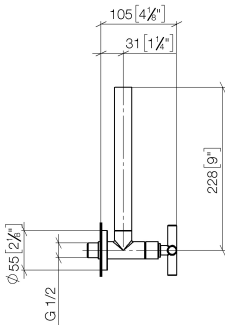

22 900 892

- rosette Ø 55 mm
- hose covering 200mm, for shortening

	Brushed Bronze	22 900 892-42
	Chrome	22 900 892-00
	Brushed Platinum	22 900 892-06
	Platinum	22 900 892-08
	Dark Chrome	22 900 892-19
	Brushed Durabronze (23kt Gold)	22 900 892-28
	Matte Black	22 900 892-33
	Brushed Champagne (22kt Gold)	22 900 892-46
	Champagne (22kt Gold)	22 900 892-47
	Brushed Dark Platinum	22 900 892-99

22 900 892

mm [inches]

Flow rate chart

22 900 892

**Product version from 5/27/2021**

Parts for other finishes can be found here: Chrome

22 900 892