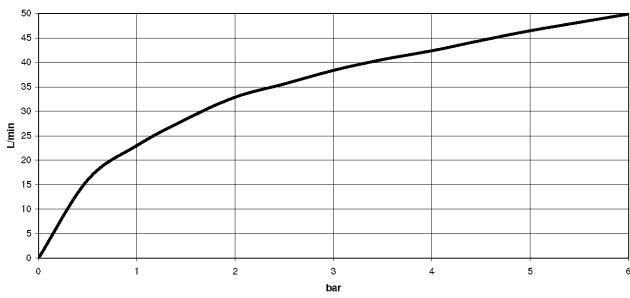

22 900 892

- rosette Ø 55 mm
- hose covering 200mm, for shortening

	Brushed Dark Platinum	22 900 892-99
	Chrome	22 900 892-00
	Brushed Platinum	22 900 892-06
	Platinum	22 900 892-08
	Dark Chrome	22 900 892-19
	Brushed Durabronze (23kt Gold)	22 900 892-28
	Matte Black	22 900 892-33
	Brushed Bronze	22 900 892-42
	Brushed Champagne (22kt Gold)	22 900 892-46
	Champagne (22kt Gold)	22 900 892-47

22 900 892

mm [inches]

Flow rate chart

22 900 892

Product version up to 5/27/2021

Product version from 5/27/2021

Parts for other finishes can be found here: [Chrome](#)

TARA Angle valve - Brushed Dark Platinum