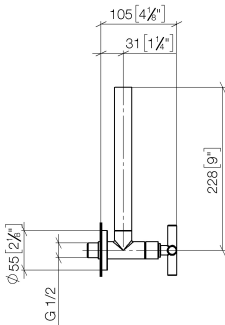

22 900 892

- rosette Ø 55 mm
- hose covering 200mm, for shortening

	Brushed Dark Platinum	22 900 892-99
	Chrome	22 900 892-00
	Brushed Platinum	22 900 892-06
	Platinum	22 900 892-08
	Dark Chrome	22 900 892-19
	Brushed Durabronze (23kt Gold)	22 900 892-28
	Matte Black	22 900 892-33
	Brushed Bronze	22 900 892-42
	Brushed Champagne (22kt Gold)	22 900 892-46
	Champagne (22kt Gold)	22 900 892-47

22 900 892

mm [inches]

Flow rate chart

22 900 892

Product version up to 5/27/2021

Product version from 5/27/2021

Parts for other finishes can be found here: [Chrome](#)

TARA Angle valve - Brushed Dark Platinum

TARA

22 900 892

Spare parts list

Product version up to 5/27/2021

Product version from 5/27/2021

No.	Item Number	Name	Quantity used	Delivery time
	09 21 22 000-99	nipple	10	30