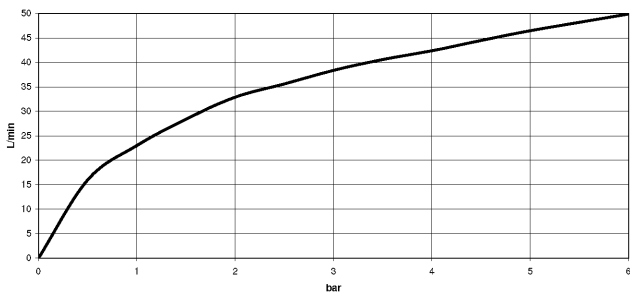

**Angle valve - Brushed Platinum**

IMO

22 901 782

- rosette 60 x 60 mm
- hose covering 200mm, for shortening
- 1/2" connection
- WRAS 2205004

Fits: IMO, MEM, CL.1

	Brushed Platinum	22 901 782-06
	Chrome	22 901 782-00
	Platinum	22 901 782-08
	Dark Chrome	22 901 782-19
	Brushed Durabronze (23kt Gold)	22 901 782-28
	Matte Black	22 901 782-33
	Brushed Champagne (22kt Gold)	22 901 782-46
	Champagne (22kt Gold)	22 901 782-47
	Brushed Chrome	22 901 782-93
	Brushed Dark Platinum	22 901 782-99

22 901 782

mm [inches]

**Flow rate chart**

**Codes & Standards**

Scottish Water  
Byelaws

UK Water Supply  
Regulations