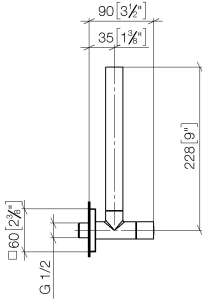

Angle valve - Platinum

IMO

22 901 782

- rosette 60 x 60 mm
- hose covering 200mm, for shortening
- 1/2" connection
- WRAS 2205004

Fits: IMO, MEM, CL.1

	Platinum	22 901 782-08
	Chrome	22 901 782-00
	Brushed Platinum	22 901 782-06
	Dark Chrome	22 901 782-19
	Brushed Durabross (23kt Gold)	22 901 782-28
	Matte Black	22 901 782-33
	Brushed Champagne (22kt Gold)	22 901 782-46
	Champagne (22kt Gold)	22 901 782-47
	Brushed Chrome	22 901 782-93
	Brushed Dark Platinum	22 901 782-99

22 901 782

mm [inches]

Flow rate chart

Codes & Standards

Scottish Water
Byelaws

UK Water Supply
Regulations

Angle valve - Platinum

IMO

IMO

22 901 782

Spare parts list

Product version from 3/10/2014 to 5/27/2021

Product version from 5/27/2021

No.	Item Number	Name	Quantity used	Delivery time
	09 21 22 000-08	nipple	9	40