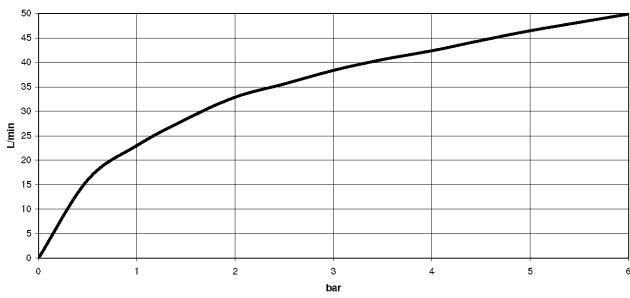

Angle valve - Platinum

IMO

22 901 782

- rosette 60 x 60 mm
- hose covering 200mm, for shortening
- 1/2" connection
- WRAS 2205004

Fits: IMO, MEM, CL.1

	Platinum	22 901 782-08
	Chrome	22 901 782-00
	Brushed Platinum	22 901 782-06
	Dark Chrome	22 901 782-19
	Brushed Durabross (23kt Gold)	22 901 782-28
	Matte Black	22 901 782-33
	Brushed Champagne (22kt Gold)	22 901 782-46
	Champagne (22kt Gold)	22 901 782-47
	Brushed Chrome	22 901 782-93
	Brushed Dark Platinum	22 901 782-99

22 901 782

mm [inches]

Flow rate chart

Codes & Standards

Scottish Water
Byelaws

UK Water Supply
Regulations

Angle valve - Platinum

IMO