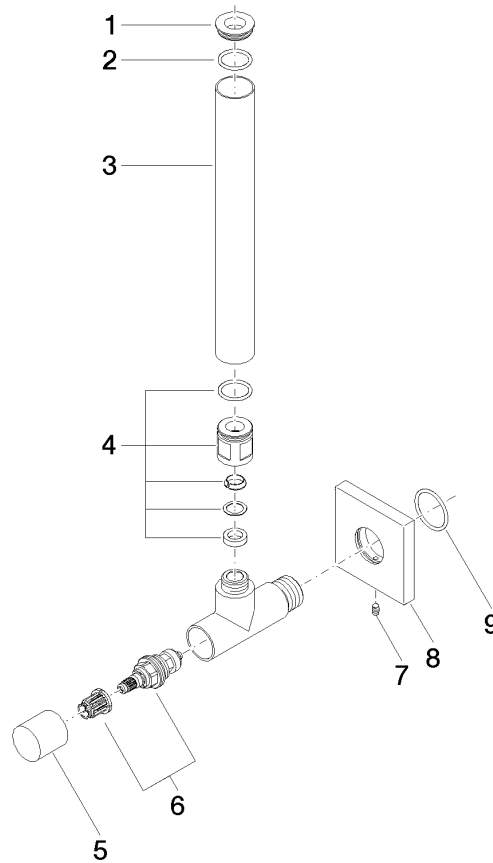

Angle valve - Platinum

IMO

22 901 782

- rosette 60 x 60 mm
- hose covering 200mm, for shortening
- 1/2" connection
- WRAS 2205004

Fits: IMO, MEM, CL.1

	Platinum	22 901 782-08
	Chrome	22 901 782-00
	Brushed Platinum	22 901 782-06
	Dark Chrome	22 901 782-19
	Brushed Durabross (23kt Gold)	22 901 782-28
	Matte Black	22 901 782-33
	Brushed Champagne (22kt Gold)	22 901 782-46
	Champagne (22kt Gold)	22 901 782-47
	Brushed Chrome	22 901 782-93
	Brushed Dark Platinum	22 901 782-99

22 901 782

mm [inches]

Flow rate chart

Codes & Standards

Scottish Water
Byelaws

UK Water Supply
Regulations

Angle valve - Platinum

IMO

22 901 782

Certificates

WRAS_2205

22 901 782

Product version from 3/10/2014 to 5/27/2021

Product version from 5/27/2021

Parts for other
finishes can be found
here: [Chrome](#)

Angle valve - Platinum

IMO

22 901 782

Spare parts list

Product version from 3/10/2014 to 5/27/2021

Product version from 5/27/2021

No.	Item Number	Name	Quantity used	Delivery time
	09 21 22 000-08	nipple	9	40