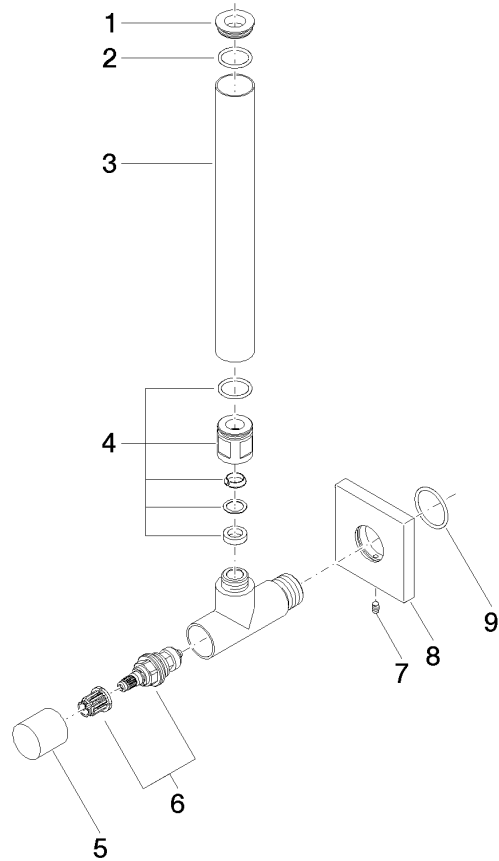

Angle valve - Dark Chrome

IMO

22 901 782

- rosette 60 x 60 mm
- hose covering 200mm, for shortening
- 1/2" connection
- WRAS 2205004

Fits: IMO, MEM, CL.1

	Dark Chrome	22 901 782-19
	Chrome	22 901 782-00
	Brushed Platinum	22 901 782-06
	Platinum	22 901 782-08
	Brushed Durabross (23kt Gold)	22 901 782-28
	Matte Black	22 901 782-33
	Brushed Champagne (22kt Gold)	22 901 782-46
	Champagne (22kt Gold)	22 901 782-47
	Brushed Chrome	22 901 782-93
	Brushed Dark Platinum	22 901 782-99

22 901 782

mm [inches]

Flow rate chart

Codes & Standards

Scottish Water
Byelaws

UK Water Supply
Regulations

Angle valve - Dark Chrome

IMO

22 901 782

Certificates

WRAS_2205

22 901 782

Parts for other
finishes can be found
here: [Chrome](#)

Angle valve - Dark Chrome

IMO

22 901 782

Spare parts list