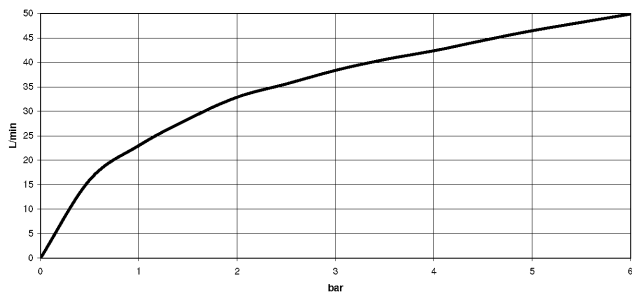

Angle valve - Dark Chrome

IMO

22 901 782

- rosette 60 x 60 mm
- hose covering 200mm, for shortening
- 1/2" connection
- WRAS 2205004

Fits: IMO, MEM, CL.1

	Dark Chrome	22 901 782-19
	Chrome	22 901 782-00
	Brushed Platinum	22 901 782-06
	Platinum	22 901 782-08
	Brushed Durabross (23kt Gold)	22 901 782-28
	Matte Black	22 901 782-33
	Brushed Champagne (22kt Gold)	22 901 782-46
	Champagne (22kt Gold)	22 901 782-47
	Brushed Chrome	22 901 782-93
	Brushed Dark Platinum	22 901 782-99

22 901 782

mm [inches]

Flow rate chart

Codes & Standards

Scottish Water
Byelaws

UK Water Supply
Regulations

Angle valve - Dark Chrome

IMO