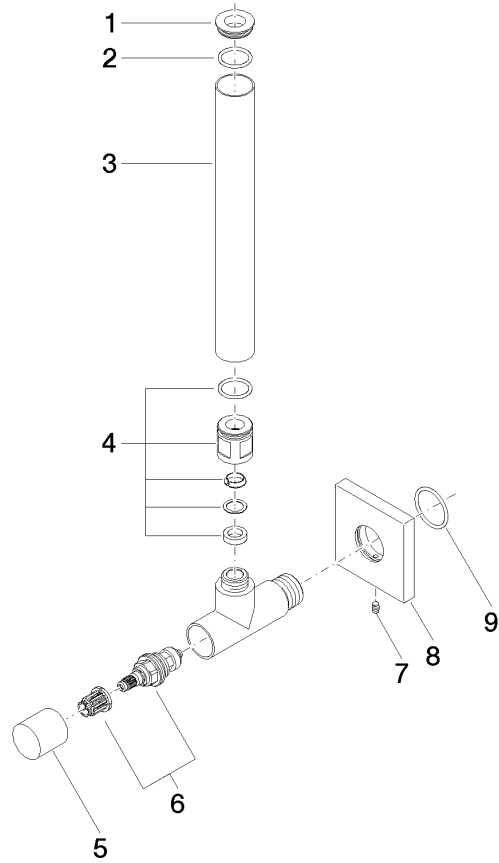

Angle valve - Dark Chrome

IMO

22 901 782

- rosette 60 x 60 mm
- hose covering 200mm, for shortening
- 1/2" connection
- WRAS 2205004

Fits: IMO, MEM, CL.1

	Dark Chrome	22 901 782-19
	Chrome	22 901 782-00
	Brushed Platinum	22 901 782-06
	Platinum	22 901 782-08
	Brushed Durabross (23kt Gold)	22 901 782-28
	Matte Black	22 901 782-33
	Brushed Champagne (22kt Gold)	22 901 782-46
	Champagne (22kt Gold)	22 901 782-47
	Brushed Chrome	22 901 782-93
	Brushed Dark Platinum	22 901 782-99

22 901 782

mm [inches]

Flow rate chart

Codes & Standards

Scottish Water
Byelaws

UK Water Supply
Regulations

Angle valve - Dark Chrome

IMO

22 901 782

Certificates

WRAS_2205

22 901 782

Parts for other
finishes can be found
here: [Chrome](#)

Angle valve - Dark Chrome

IMO

22 901 782

Spare parts list