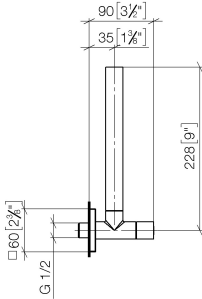

Angle valve - Brushed Durabronz (23kt Gold)

IMO

22 901 782

- rosette 60 x 60 mm
- hose covering 200mm, for shortening
- 1/2" connection
- WRAS 2205004

Fits: IMO, MEM, CL.1

	Brushed Durabronz (23kt Gold)	22 901 782-28
	Chrome	22 901 782-00
	Brushed Platinum	22 901 782-06
	Platinum	22 901 782-08
	Dark Chrome	22 901 782-19
	Matte Black	22 901 782-33
	Brushed Champagne (22kt Gold)	22 901 782-46
	Champagne (22kt Gold)	22 901 782-47
	Brushed Chrome	22 901 782-93
	Brushed Dark Platinum	22 901 782-99

22 901 782

mm [inches]

Flow rate chart

Codes & Standards

Scottish Water
Byelaws

UK Water Supply
Regulations

Angle valve - Brushed Durabronze (23kt Gold)

IMO

22 901 782

Certificates

WRAS_2205

22 901 782

Product version from 3/10/2014 to 5/27/2021

Product version from 5/27/2021

Parts for other
finishes can be found
here: [Chrome](#)

Angle valve - Brushed Durabronz (23kt Gold)