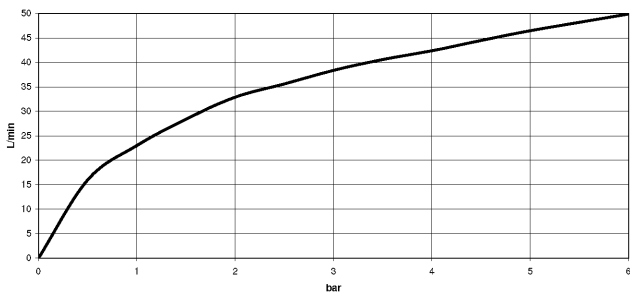

Angle valve - Brushed Durabronz (23kt Gold)

IMO

22 901 782

- rosette 60 x 60 mm
- hose covering 200mm, for shortening
- 1/2" connection
- WRAS 2205004

Fits: IMO, MEM, CL.1

	Brushed Durabronz (23kt Gold)	22 901 782-28
	Chrome	22 901 782-00
	Brushed Platinum	22 901 782-06
	Platinum	22 901 782-08
	Dark Chrome	22 901 782-19
	Matte Black	22 901 782-33
	Brushed Champagne (22kt Gold)	22 901 782-46
	Champagne (22kt Gold)	22 901 782-47
	Brushed Chrome	22 901 782-93
	Brushed Dark Platinum	22 901 782-99

22 901 782

mm [inches]

Flow rate chart

Codes & Standards

Scottish Water
Byelaws

UK Water Supply
Regulations

Angle valve - Brushed Durabronze (23kt Gold)

IMO