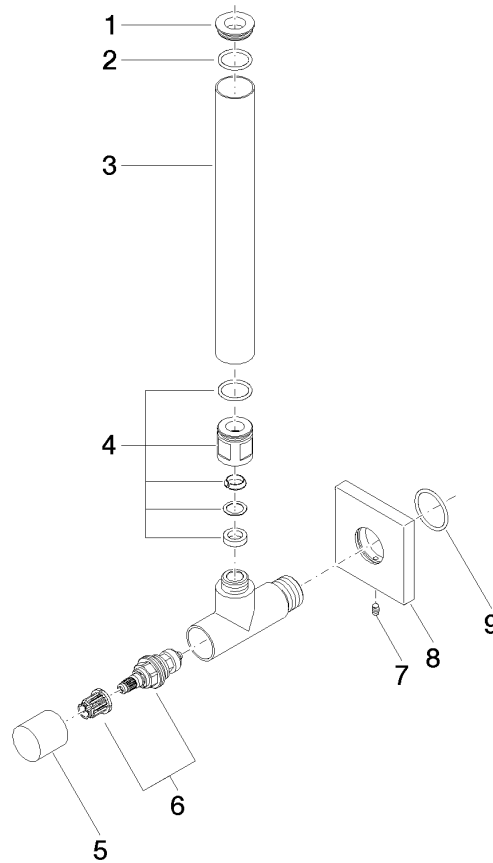

Angle valve - Brushed Durabronz (23kt Gold)

IMO

22 901 782

- rosette 60 x 60 mm
- hose covering 200mm, for shortening
- 1/2" connection
- WRAS 2205004

Fits: IMO, MEM, CL.1

	Brushed Durabronz (23kt Gold)	22 901 782-28
	Chrome	22 901 782-00
	Brushed Platinum	22 901 782-06
	Platinum	22 901 782-08
	Dark Chrome	22 901 782-19
	Matte Black	22 901 782-33
	Brushed Champagne (22kt Gold)	22 901 782-46
	Champagne (22kt Gold)	22 901 782-47
	Brushed Chrome	22 901 782-93
	Brushed Dark Platinum	22 901 782-99

22 901 782

mm [inches]

Flow rate chart

Codes & Standards

Scottish Water
Byelaws

UK Water Supply
Regulations

Angle valve - Brushed Durabronze (23kt Gold)

IMO

22 901 782

Certificates

WRAS_2205

22 901 782

Product version from 3/10/2014 to 5/27/2021

Product version from 5/27/2021

Parts for other
finishes can be found
here: [Chrome](#)

Angle valve - Brushed Durabronz (23kt Gold)

IMO

22 901 782

Spare parts list

Product version from 3/10/2014 to 5/27/2021

Product version from 5/27/2021

No.	Item Number	Name	Quantity used	Delivery time
	09 21 22 000-28	nipple	9	-

Spare part can no longer be ordered, please order the replacement item