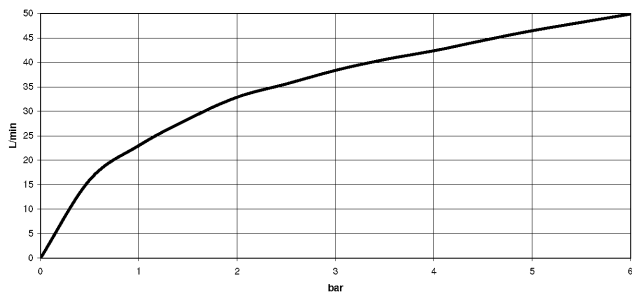

22 901 782

- rosette 60 x 60 mm
- hose covering 200mm, for shortening
- 1/2" connection
- WRAS 2205004

Fits: IMO, MEM, CL.1

	Matte Black	22 901 782-33
	Chrome	22 901 782-00
	Brushed Platinum	22 901 782-06
	Platinum	22 901 782-08
	Dark Chrome	22 901 782-19
	Brushed Durabross (23kt Gold)	22 901 782-28
	Brushed Champagne (22kt Gold)	22 901 782-46
	Champagne (22kt Gold)	22 901 782-47
	Brushed Chrome	22 901 782-93
	Brushed Dark Platinum	22 901 782-99

22 901 782

mm [inches]

Flow rate chart

Codes & Standards

Scottish Water
Byelaws

UK Water Supply
Regulations

Angle valve - Matte Black

IMO