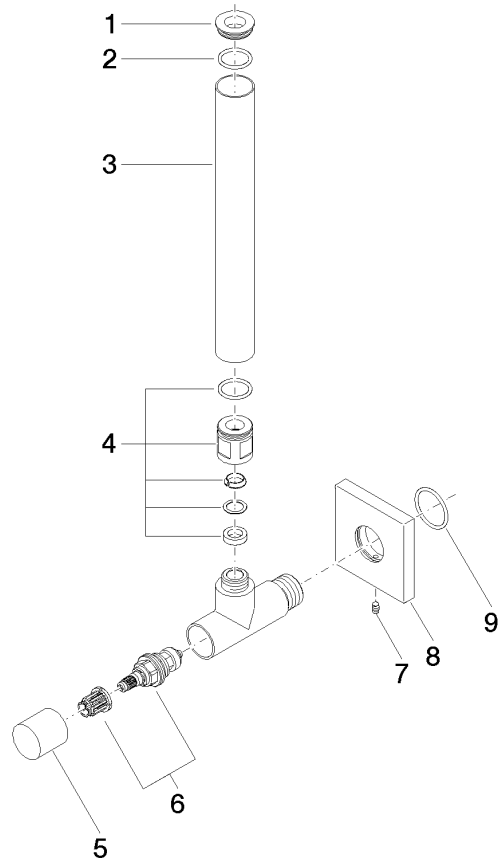

Angle valve - Brushed Champagne (22kt Gold)

IMO

22 901 782

- rosette 60 x 60 mm
- hose covering 200mm, for shortening
- 1/2" connection
- WRAS 2205004

Fits: IMO, MEM, CL.1

	Brushed Champagne (22kt Gold)	22 901 782-46
	Chrome	22 901 782-00
	Brushed Platinum	22 901 782-06
	Platinum	22 901 782-08
	Dark Chrome	22 901 782-19
	Brushed Durabronze (23kt Gold)	22 901 782-28
	Matte Black	22 901 782-33
	Champagne (22kt Gold)	22 901 782-47
	Brushed Chrome	22 901 782-93
	Brushed Dark Platinum	22 901 782-99

22 901 782

mm [inches]

Flow rate chart

Codes & Standards

Scottish Water
Byelaws

UK Water Supply
Regulations

Angle valve - Brushed Champagne (22kt Gold)

IMO

22 901 782

Certificates

WRAS_2205

22 901 782

Product version from 5/27/2021

Parts for other finishes can be found here: Chrome

Angle valve - Brushed Champagne (22kt Gold)

IMO

22 901 782

Spare parts list

Product version from 5/27/2021