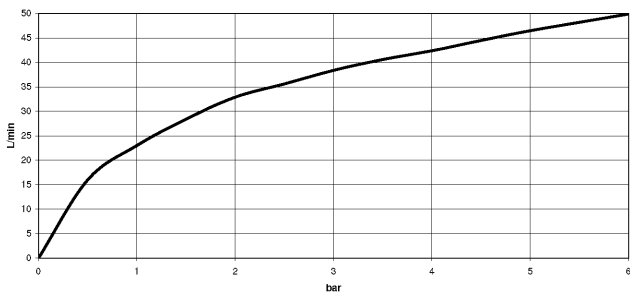

Angle valve - Brushed Champagne (22kt Gold)

IMO

22 901 782

- rosette 60 x 60 mm
- hose covering 200mm, for shortening
- 1/2" connection
- WRAS 2205004

Fits: IMO, MEM, CL.1

	Brushed Champagne (22kt Gold)	22 901 782-46
	Chrome	22 901 782-00
	Brushed Platinum	22 901 782-06
	Platinum	22 901 782-08
	Dark Chrome	22 901 782-19
	Brushed Durabronze (23kt Gold)	22 901 782-28
	Matte Black	22 901 782-33
	Champagne (22kt Gold)	22 901 782-47
	Brushed Chrome	22 901 782-93
	Brushed Dark Platinum	22 901 782-99

22 901 782

mm [inches]

Flow rate chart

Codes & Standards

Scottish Water
Byelaws

UK Water Supply
Regulations

Angle valve - Brushed Champagne (22kt Gold)

IMO