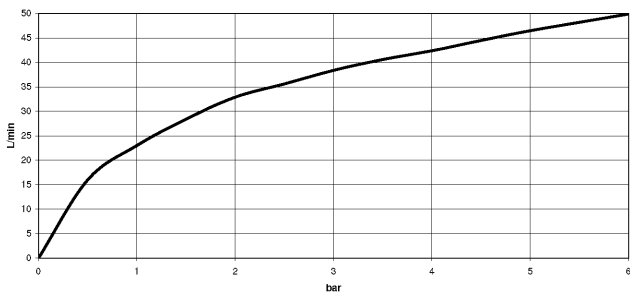

Angle valve - Brushed Chrome

IMO

22 901 782

- rosette 60 x 60 mm
- hose covering 200mm, for shortening
- 1/2" connection
- WRAS 2205004

Fits: IMO, MEM, CL.1

	Brushed Chrome	22 901 782-93
	Chrome	22 901 782-00
	Brushed Platinum	22 901 782-06
	Platinum	22 901 782-08
	Dark Chrome	22 901 782-19
	Brushed Durabronze (23kt Gold)	22 901 782-28
	Matte Black	22 901 782-33
	Brushed Champagne (22kt Gold)	22 901 782-46
	Champagne (22kt Gold)	22 901 782-47
	Brushed Dark Platinum	22 901 782-99

22 901 782

mm [inches]

Flow rate chart

Codes & Standards

Scottish Water
Byelaws

UK Water Supply
Regulations

Angle valve - Brushed Chrome

IMO