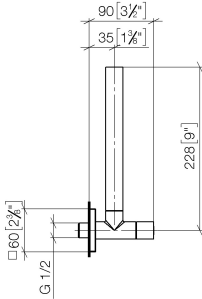

Angle valve - Brushed Dark Platinum

IMO

22 901 782

- rosette 60 x 60 mm
- hose covering 200mm, for shortening
- 1/2" connection
- WRAS 2205004

Fits: IMO, MEM, CL.1

	Brushed Dark Platinum	22 901 782-99
	Chrome	22 901 782-00
	Brushed Platinum	22 901 782-06
	Platinum	22 901 782-08
	Dark Chrome	22 901 782-19
	Brushed Durabross (23kt Gold)	22 901 782-28
	Matte Black	22 901 782-33
	Brushed Champagne (22kt Gold)	22 901 782-46
	Champagne (22kt Gold)	22 901 782-47
	Brushed Chrome	22 901 782-93

22 901 782

mm [inches]

Flow rate chart

Codes & Standards

Scottish Water
Byelaws

UK Water Supply
Regulations

Angle valve - Brushed Dark Platinum

IMO

22 901 782

Certificates

WRAS_2205

22 901 782

Product version from 3/10/2014 to 5/27/2021

Product version from 5/27/2021

Parts for other
finishes can be found
here: [Chrome](#)

Angle valve - Brushed Dark Platinum

IMO

22 901 782

Spare parts list

Product version from 3/10/2014 to 5/27/2021

Product version from 5/27/2021

No.	Item Number	Name	Quantity used	Delivery time
	09 21 22 000-99	nipple	9	30