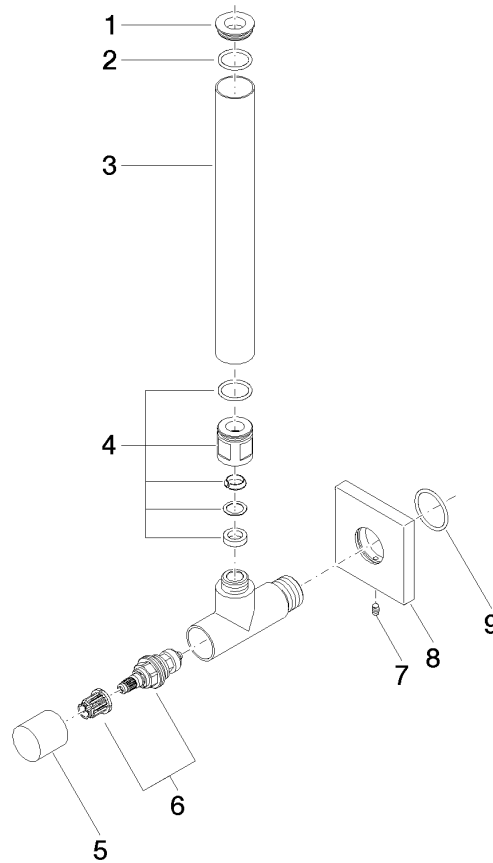

Angle valve - Brushed Dark Platinum

IMO

22 901 782

- rosette 60 x 60 mm
- hose covering 200mm, for shortening
- 1/2" connection
- WRAS 2205004

Fits: IMO, MEM, CL.1

	Brushed Dark Platinum	22 901 782-99
	Chrome	22 901 782-00
	Brushed Platinum	22 901 782-06
	Platinum	22 901 782-08
	Dark Chrome	22 901 782-19
	Brushed Durabross (23kt Gold)	22 901 782-28
	Matte Black	22 901 782-33
	Brushed Champagne (22kt Gold)	22 901 782-46
	Champagne (22kt Gold)	22 901 782-47
	Brushed Chrome	22 901 782-93

22 901 782

mm [inches]

Flow rate chart

Codes & Standards

Scottish Water
Byelaws

UK Water Supply
Regulations

Angle valve - Brushed Dark Platinum

IMO

22 901 782

Certificates

WRAS_2205

22 901 782

Product version from 3/10/2014 to 5/27/2021

Product version from 5/27/2021

Parts for other
finishes can be found
here: [Chrome](#)

Angle valve - Brushed Dark Platinum

IMO

22 901 782

Spare parts list

Product version from 3/10/2014 to 5/27/2021

Product version from 5/27/2021

No.	Item Number	Name	Quantity used	Delivery time
	09 21 22 000-99	nipple	9	30