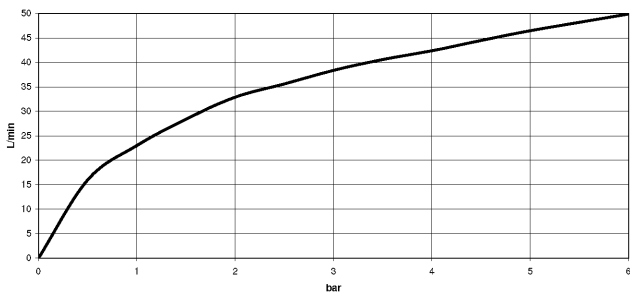

Angle valve - Brushed Dark Platinum

IMO

22 901 782

- rosette 60 x 60 mm
- hose covering 200mm, for shortening
- 1/2" connection
- WRAS 2205004

Fits: IMO, MEM, CL.1

	Brushed Dark Platinum	22 901 782-99
	Chrome	22 901 782-00
	Brushed Platinum	22 901 782-06
	Platinum	22 901 782-08
	Dark Chrome	22 901 782-19
	Brushed Durabross (23kt Gold)	22 901 782-28
	Matte Black	22 901 782-33
	Brushed Champagne (22kt Gold)	22 901 782-46
	Champagne (22kt Gold)	22 901 782-47
	Brushed Chrome	22 901 782-93

22 901 782

mm [inches]

Flow rate chart

Codes & Standards

Scottish Water
Byelaws

UK Water Supply
Regulations

Angle valve - Brushed Dark Platinum

IMO