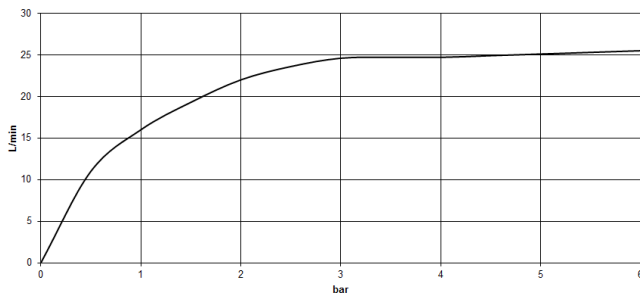

CYO Single-lever bath mixer with stand pipe for free-standing assembly with hand shower set - Brushed Platinum

CYO

25 863 811

- 253mm projection
- rectangular, air-enriched flow
- max. spout flow rate 26.5 l/min
- Hand shower: COMPACT RAIN, max. flow rate 6.8 l/min (at 3 bar)
- bar-type hand shower with anti-scale system
- wall bracket
- automatic bath/shower diverter
- total height 980 - 1050 mm
- stand pipe height 598 - 668 mm
- height up to aerator 903 – 973 mm
- push-on rosette 131 x 131 mm
- metal shower hose 1250mm with integrated anti-twist protection
- WRAS 2201043

CYO

25 863 811

mm [inches]

Flow rate chart

Codes & Standards

ASME A112.18.1

cUPC

DIN 4109