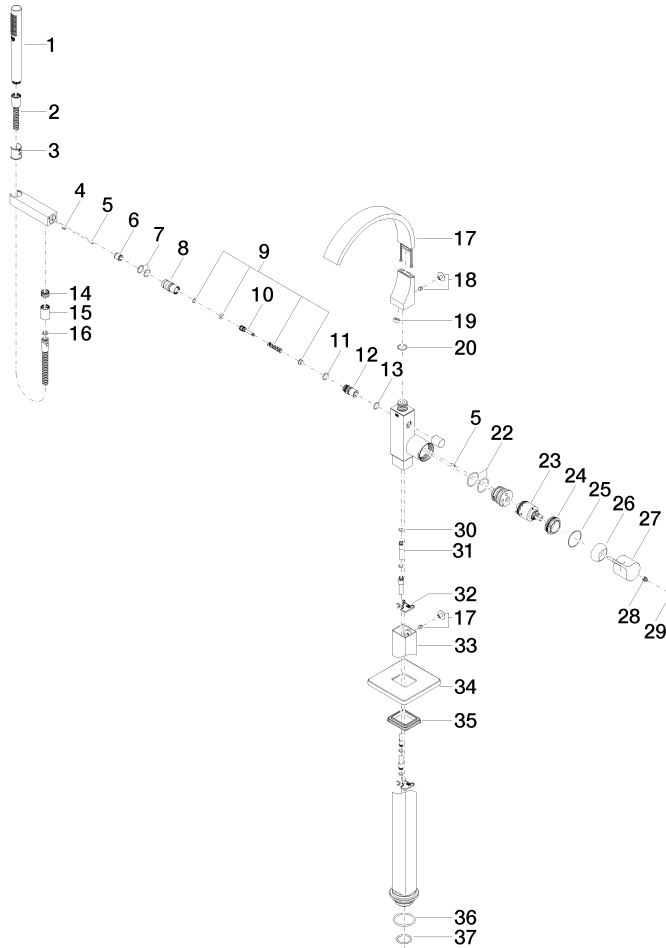

CYO Single-lever bath mixer with stand pipe for free-standing assembly with hand shower set - Brushed Platinum

CYO

25 863 811

- 253mm projection
- rectangular, air-enriched flow
- max. spout flow rate 26.5 l/min
- Hand shower: COMPACT RAIN, max. flow rate 6.8 l/min (at 3 bar)
- bar-type hand shower with anti-scale system
- wall bracket
- automatic bath/shower diverter
- total height 980 - 1050 mm
- stand pipe height 598 - 668 mm
- height up to aerator 903 – 973 mm
- push-on rosette 131 x 131 mm
- metal shower hose 1250mm with integrated anti-twist protection
- WRAS 2201043

CYO

25 863 811

mm [inches]

Flow rate chart

Codes & Standards

ASME A112.18.1

cUPC

DIN 4109

EN 1717

ISO 3822

Scottish Water
Byelaws

UK Water Supply
Regulations

Ü-Zeichen

CYO Single-lever bath mixer with stand pipe for free-standing assembly with hand shower set - Brushed Platinum

CYO

25 863 811

Certificates

WRAS_2201

Belgaqua_21-376-2 LGA_38

IAPMO_4976

CYO Single-lever bath mixer with stand pipe for free-standing assembly with hand shower set - Brushed Platinum

CYO

25 863 811

Parts for other finishes can be found here: [Chrome](#)