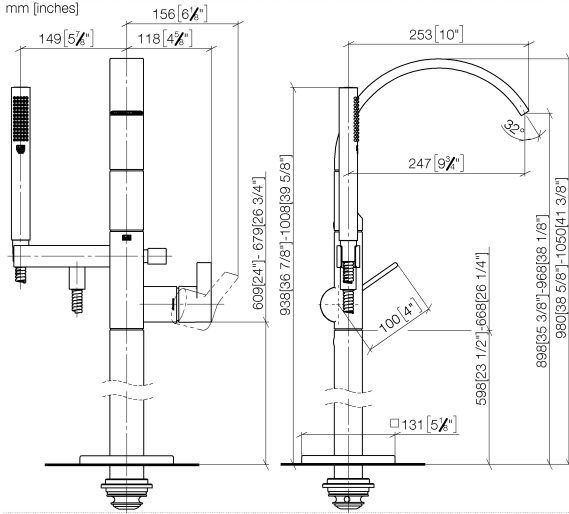

CYO Single-lever bath mixer with stand pipe for free-standing assembly with hand shower set - Brushed Platinum

CYO

25 863 811

- 253mm projection
- rectangular, air-enriched flow
- max. spout flow rate 26.5 l/min
- Hand shower: COMPACT RAIN, max. flow rate 6.8 l/min (at 3 bar)
- bar-type hand shower with anti-scale system
- wall bracket
- automatic bath/shower diverter
- total height 980 - 1050 mm
- stand pipe height 598 - 668 mm
- height up to aerator 903 – 973 mm
- push-on rosette 131 x 131 mm
- metal shower hose 1250mm with integrated anti-twist protection
- WRAS 2201043

	Brushed Platinum	25 863 811-06
	Chrome	25 863 811-00
	Dark Chrome	25 863 811-19
	Brushed Durabress (23kt Gold)	25 863 811-28
	Brushed Dark Platinum	25 863 811-99

CYO Single-lever bath mixer with stand pipe for free-standing assembly with hand shower set - Brushed Platinum

CYO

25 863 811

mm [inches]

Flow rate chart

Codes & Standards

ASME A112.18.1

cUPC

DIN 4109

EN 1717

ISO 3822

Scottish Water
Byelaws

UK Water Supply
Regulations

Ü-Zeichen

CYO Single-lever bath mixer with stand pipe for free-standing assembly with hand shower set - Brushed Platinum

CYO

25 863 811