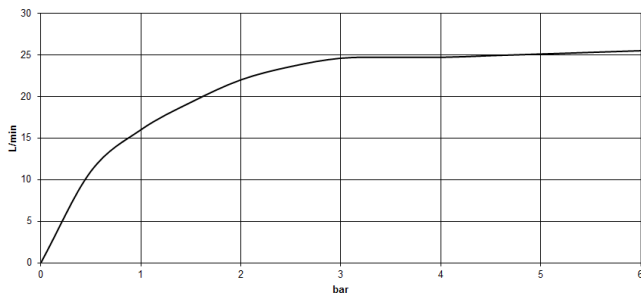

CYO Single-lever bath mixer with stand pipe for free-standing assembly with hand shower set - Dark Chrome

CYO

25 863 811

mm [inches]

Flow rate chart

CYO Single-lever bath mixer with stand pipe for free-standing assembly with hand shower set - Dark Chrome