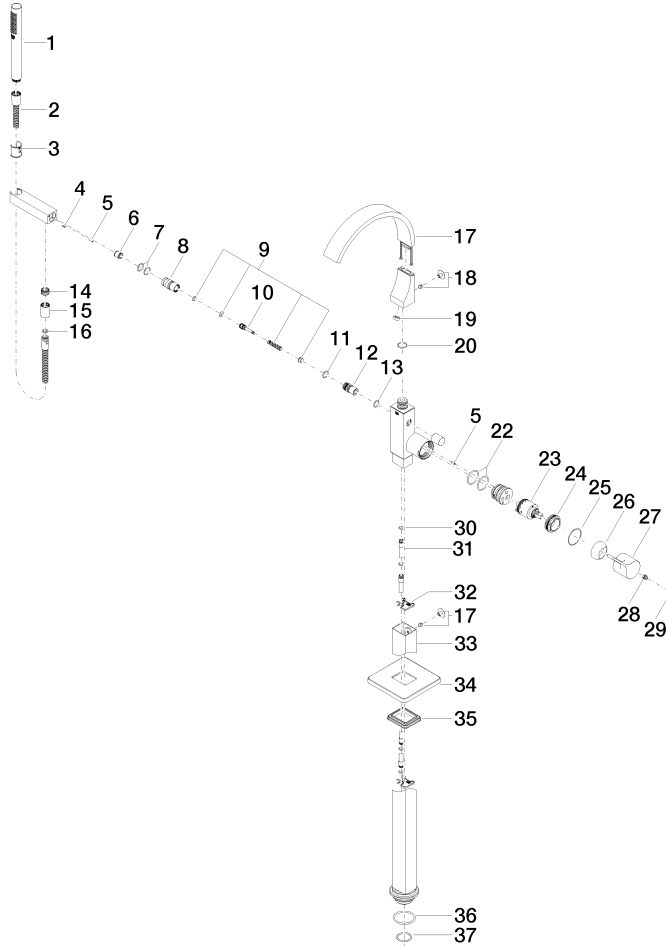

CYO Single-lever bath mixer with stand pipe for free-standing assembly with hand shower set - Dark Chrome

CYO

25 863 811

- 253mm projection
- rectangular, air-enriched flow
- max. spout flow rate 26.5 l/min
- Hand shower: COMPACT RAIN, max. flow rate 6.8 l/min (at 3 bar)
- bar-type hand shower with anti-scale system
- wall bracket
- automatic bath/shower diverter
- total height 980 - 1050 mm
- stand pipe height 598 - 668 mm
- height up to aerator 903 – 973 mm
- push-on rosette 131 x 131 mm
- metal shower hose 1250mm with integrated anti-twist protection
- WRAS 2201043

CYO Single-lever bath mixer with stand pipe for free-standing assembly with hand shower set - Dark Chrome

CYO

25 863 811

mm [inches]

Flow rate chart

CYO Single-lever bath mixer with stand pipe for free-standing assembly with hand shower set - Dark Chrome

CYO

25 863 811

CYO Single-lever bath mixer with stand pipe for free-standing assembly with hand shower set - Dark Chrome

CYO

25 863 811

Spare parts list

No.	Item Number	Name	Quantity used	Delivery time
	90 12 11 140 30-19	shower	46	20