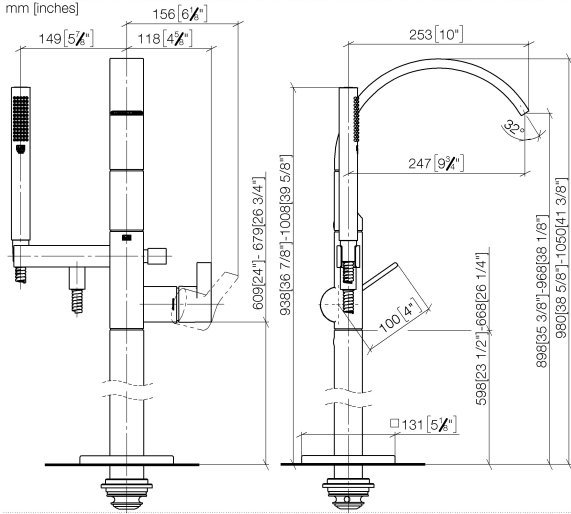

CYO Single-lever bath mixer with stand pipe for free-standing assembly with hand shower set - Dark Chrome

CYO

25 863 811

- 253mm projection
- rectangular, air-enriched flow
- max. spout flow rate 26.5 l/min
- Hand shower: COMPACT RAIN, max. flow rate 6.8 l/min (at 3 bar)
- bar-type hand shower with anti-scale system
- wall bracket
- automatic bath/shower diverter
- total height 980 - 1050 mm
- stand pipe height 598 - 668 mm
- height up to aerator 903 – 973 mm
- push-on rosette 131 x 131 mm
- metal shower hose 1250mm with integrated anti-twist protection
- WRAS 2201043

	Dark Chrome	25 863 811-19
	Chrome	25 863 811-00
	Brushed Platinum	25 863 811-06
	Brushed Durabross (23kt Gold)	25 863 811-28
	Brushed Dark Platinum	25 863 811-99

Required miscellaneous

Concealed floor mounting - 35 945 970 90

CYO Single-lever bath mixer with stand pipe for free-standing assembly with hand shower set - Dark Chrome

CYO

25 863 811

mm [inches]

Flow rate chart

CYO Single-lever bath mixer with stand pipe for free-standing assembly with hand shower set - Dark Chrome