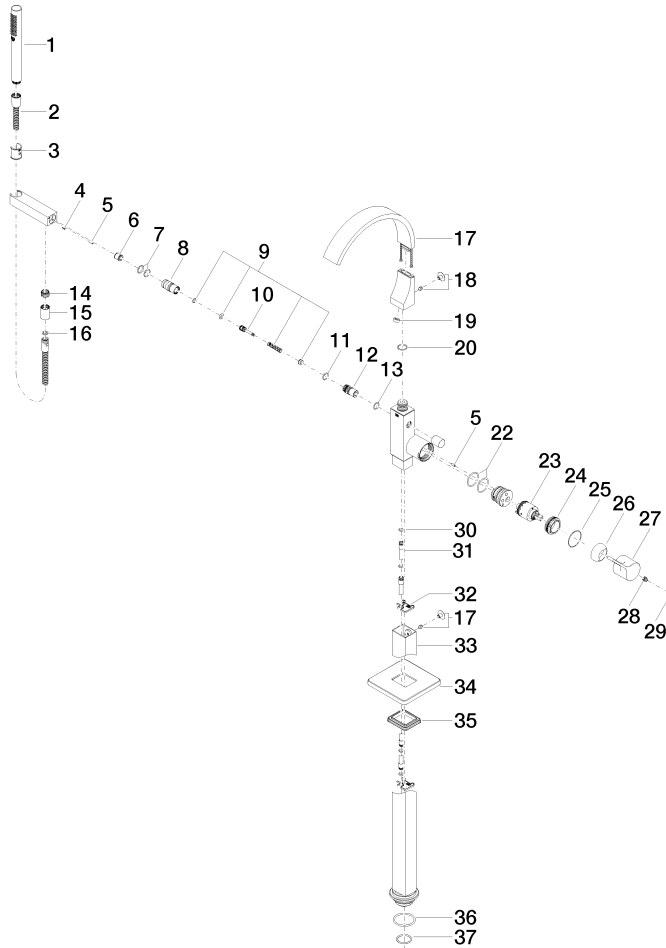

CYO Single-lever bath mixer with stand pipe for free-standing assembly with hand shower set - Brushed Durabronz (23kt Gold)

CYO

25 863 811

- 253mm projection
- rectangular, air-enriched flow
- max. spout flow rate 26.5 l/min
- Hand shower: COMPACT RAIN, max. flow rate 6.8 l/min (at 3 bar)
- bar-type hand shower with anti-scale system
- wall bracket
- automatic bath/shower diverter
- total height 980 - 1050 mm
- stand pipe height 598 - 668 mm
- height up to aerator 903 – 973 mm
- push-on rosette 131 x 131 mm
- metal shower hose 1250mm with integrated anti-twist protection
- WRAS 2201043

CYO

25 863 811

mm [inches]

Flow rate chart

Codes & Standards

DIN 4109

EN 1717

ISO 3822

WRAS_2201

Belgaqua_21-376-2 LGA_38

CYO Single-lever bath mixer with stand pipe for free-standing assembly with hand shower set - Brushed Durabronz (23kt Gold)

CYO

25 863 811

Parts for other finishes can be found here: [Chrome](#)