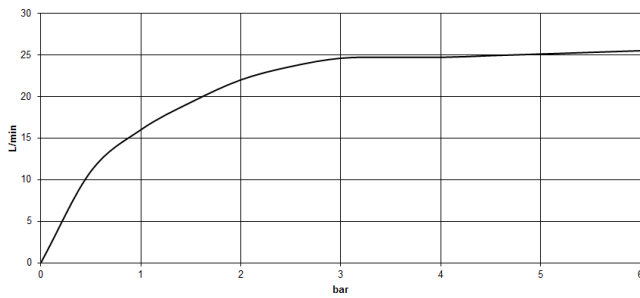

CYO Single-lever bath mixer with stand pipe for free-standing assembly with hand shower set - Brushed Durabronz (23kt Gold)

CYO

25 863 811

- 253mm projection
- rectangular, air-enriched flow
- max. spout flow rate 26.5 l/min
- Hand shower: COMPACT RAIN, max. flow rate 6.8 l/min (at 3 bar)
- bar-type hand shower with anti-scale system
- wall bracket
- automatic bath/shower diverter
- total height 980 - 1050 mm
- stand pipe height 598 - 668 mm
- height up to aerator 903 – 973 mm
- push-on rosette 131 x 131 mm
- metal shower hose 1250mm with integrated anti-twist protection
- WRAS 2201043

CYO

25 863 811

mm [inches]

Flow rate chart

Codes & Standards

DIN 4109

EN 1717

ISO 3822