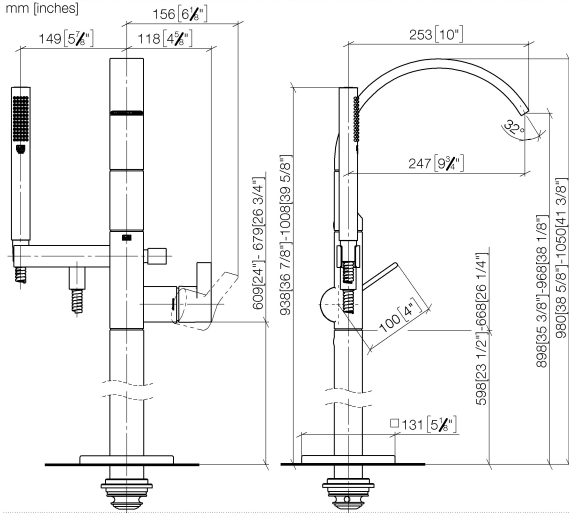

CYO Single-lever bath mixer with stand pipe for free-standing assembly with hand shower set - Brushed Durabronz (23kt Gold)

CYO

25 863 811

- 253mm projection
- rectangular, air-enriched flow
- max. spout flow rate 26.5 l/min
- Hand shower: COMPACT RAIN, max. flow rate 6.8 l/min (at 3 bar)
- bar-type hand shower with anti-scale system
- wall bracket
- automatic bath/shower diverter
- total height 980 - 1050 mm
- stand pipe height 598 - 668 mm
- height up to aerator 903 – 973 mm
- push-on rosette 131 x 131 mm
- metal shower hose 1250mm with integrated anti-twist protection
- WRAS 2201043

	Brushed Durabronz (23kt Gold)	25 863 811-28
	Chrome	25 863 811-00
	Brushed Platinum	25 863 811-06
	Dark Chrome	25 863 811-19
	Brushed Dark Platinum	25 863 811-99

CYO Single-lever bath mixer with stand pipe for free-standing assembly with hand shower set - Brushed Durabronz (23kt Gold)

CYO

25 863 811

mm [inches]

Flow rate chart

Codes & Standards

DIN 4109

EN 1717

ISO 3822