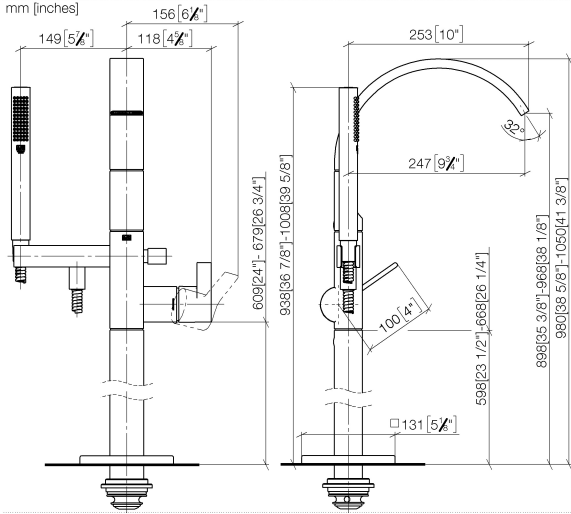

CYO Single-lever bath mixer with stand pipe for free-standing assembly with hand shower set - Brushed Dark Platinum

CYO

25 863 811

- 253mm projection
- rectangular, air-enriched flow
- max. spout flow rate 26.5 l/min
- Hand shower: COMPACT RAIN, max. flow rate 6.8 l/min (at 3 bar)
- bar-type hand shower with anti-scale system
- wall bracket
- automatic bath/shower diverter
- total height 980 - 1050 mm
- stand pipe height 598 - 668 mm
- height up to aerator 903 – 973 mm
- push-on rosette 131 x 131 mm
- metal shower hose 1250mm with integrated anti-twist protection
- WRAS 2201043

	Brushed Dark Platinum	25 863 811-99
	Chrome	25 863 811-00
	Brushed Platinum	25 863 811-06
	Dark Chrome	25 863 811-19
	Brushed Durabronze (23kt Gold)	25 863 811-28

CYO Single-lever bath mixer with stand pipe for free-standing assembly with hand shower set - Brushed Dark Platinum

CYO

25 863 811

mm [inches]

Flow rate chart

Codes & Standards

ASME A112.18.1

cUPC

DIN 4109

EN 1717

ISO 3822

Scottish Water
Byelaws

UK Water Supply
Regulations

Ü-Zeichen

CYO Single-lever bath mixer with stand pipe for free-standing assembly with hand shower set - Brushed Dark Platinum

CYO

25 863 811