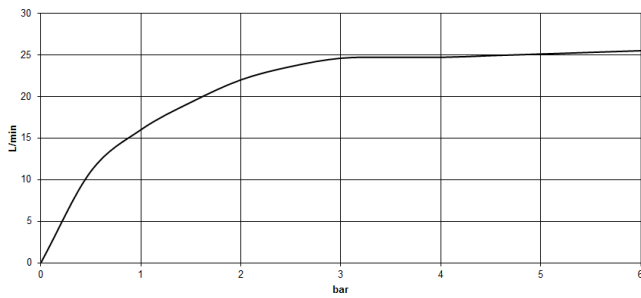

CYO Single-lever bath mixer with stand pipe for free-standing assembly with hand shower set - Brushed Dark Platinum

CYO

25 863 811

- 253mm projection
- rectangular, air-enriched flow
- max. spout flow rate 26.5 l/min
- Hand shower: COMPACT RAIN, max. flow rate 6.8 l/min (at 3 bar)
- bar-type hand shower with anti-scale system
- wall bracket
- automatic bath/shower diverter
- total height 980 - 1050 mm
- stand pipe height 598 - 668 mm
- height up to aerator 903 – 973 mm
- push-on rosette 131 x 131 mm
- metal shower hose 1250mm with integrated anti-twist protection
- WRAS 2201043

CYO

25 863 811

mm [inches]

Flow rate chart

Codes & Standards

ASME A112.18.1

cUPC

DIN 4109