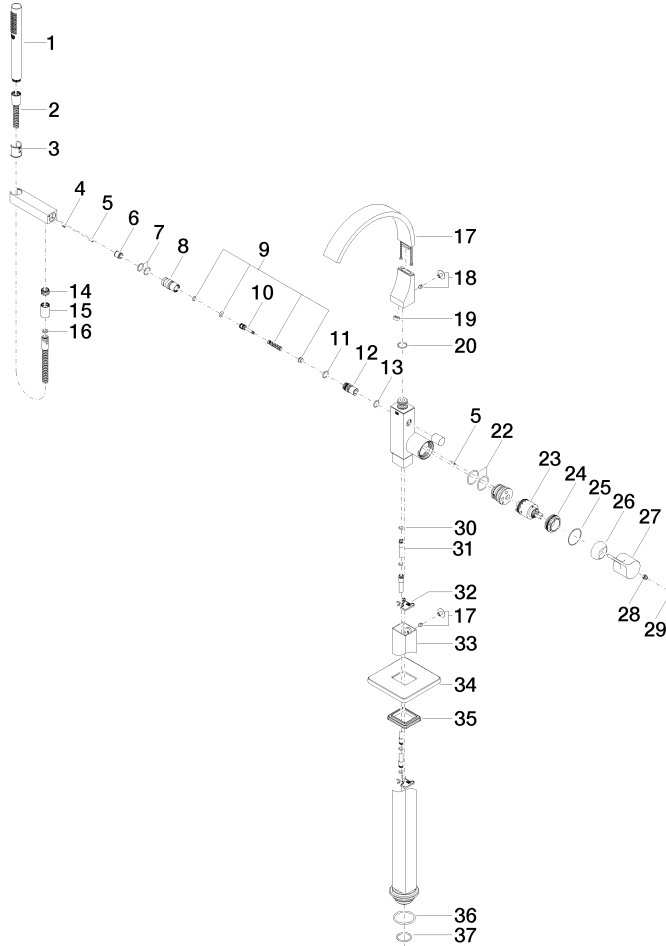

CYO Single-lever bath mixer with stand pipe for free-standing assembly with hand shower set - Brushed Dark Platinum

CYO

25 863 811

- 253mm projection
- rectangular, air-enriched flow
- max. spout flow rate 26.5 l/min
- Hand shower: COMPACT RAIN, max. flow rate 6.8 l/min (at 3 bar)
- bar-type hand shower with anti-scale system
- wall bracket
- automatic bath/shower diverter
- total height 980 - 1050 mm
- stand pipe height 598 - 668 mm
- height up to aerator 903 – 973 mm
- push-on rosette 131 x 131 mm
- metal shower hose 1250mm with integrated anti-twist protection
- WRAS 2201043

CYO

25 863 811

mm [inches]

Flow rate chart

Codes & Standards

ASME A112.18.1

cUPC

DIN 4109

EN 1717

ISO 3822

Scottish Water
Byelaws

UK Water Supply
Regulations

Ü-Zeichen

CYO Single-lever bath mixer with stand pipe for free-standing assembly with hand shower set - Brushed Dark Platinum

CYO

25 863 811

Certificates

WRAS_2201

Belgaqua_21-376-2 LGA_38

IAPMO_4976

CYO Single-lever bath mixer with stand pipe for free-standing assembly with hand shower set - Brushed Dark Platinum

25 863 811

Parts for other finishes can be found here: [Chrome](#)