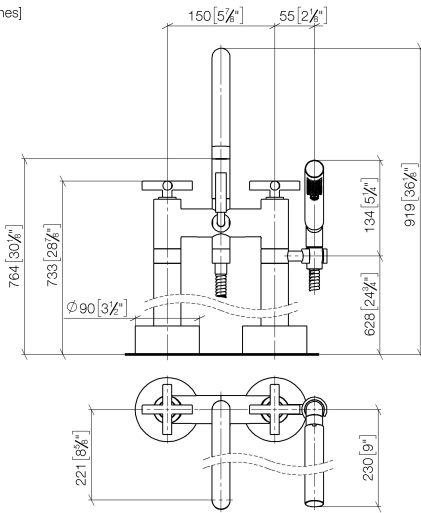

**TARA Two-hole bath mixer for free-standing assembly with hand shower set -
Brushed Platinum**

TARA

25 943 892

- 220mm projection
 - pivotable spout 180°
 - Hand shower: COMPACT RAIN, max. flow rate 6.8 l/min (at 3 bar)
 - spout: circular, air-enriched flow
 - hand shower with anti-scale system
 - rotary diverter for bath/shower
 - total height 920 mm
 - stand pipes height 628 mm
 - height up to aerator 765 mm
 - slide-on rosettes Ø 90 mm
 - gauge 150 mm
 - metal shower hose 1250mm with integrated anti-twist protection
 - pivotable shower holder on the right foot
 - max. flow 22 l/min at 3 bar flow pressure
 - WRAS 2212005
- Intrinsic protection against back flow.**

Required miscellaneous

- Concealed floor mounting -** 35 944 970 90
- max. recess depth 160 mm
 - min. recess depth 80 mm

**TARA Two-hole bath mixer for free-standing assembly with hand shower set -
Brushed Platinum**

TARA

25 943 892
mm [inches]

Flow rate chart

Codes & Standards

ASME A112.18.1

cUPC

DIN 4109

EN 1717

ISO 3822

Scottish Water
Byelaws

UK Water Supply
Regulations

Ü-Zeichen

TARA Two-hole bath mixer for free-standing assembly with hand shower set -
Brushed Platinum

TARA

25 943 892

Certificates