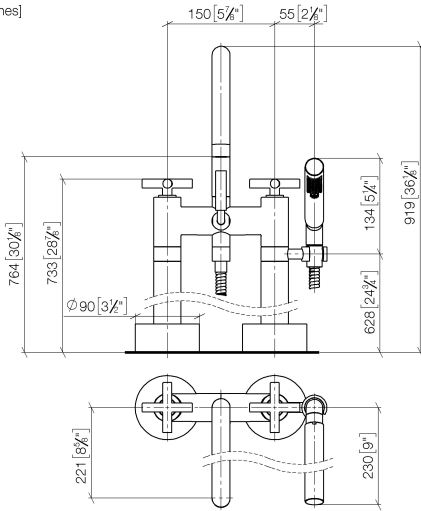

**TARA Two-hole bath mixer for free-standing assembly with hand shower set -  
Brushed Durabronze (23kt Gold)**

TARA

25 943 892

- 220mm projection
  - pivotable spout 180°
  - Hand shower: COMPACT RAIN, max. flow rate 6.8 l/min (at 3 bar)
  - spout: circular, air-enriched flow
  - hand shower with anti-scale system
  - rotary diverter for bath/shower
  - total height 920 mm
  - stand pipes height 628 mm
  - height up to aerator 765 mm
  - slide-on rosettes Ø 90 mm
  - gauge 150 mm
  - metal shower hose 1250mm with integrated anti-twist protection
  - pivotable shower holder on the right foot
  - max. flow 22 l/min at 3 bar flow pressure
  - WRAS 2212005
- Intrinsic protection against back flow.**

**Required miscellaneous**

- Concealed floor mounting -**
- max. recess depth 160 mm
  - min. recess depth 80 mm

35 944 970 90

# TARA Two-hole bath mixer for free-standing assembly with hand shower set - Brushed Durabross (23kt Gold)

TARA

25 943 892  
mm [inches]

## Flow rate chart