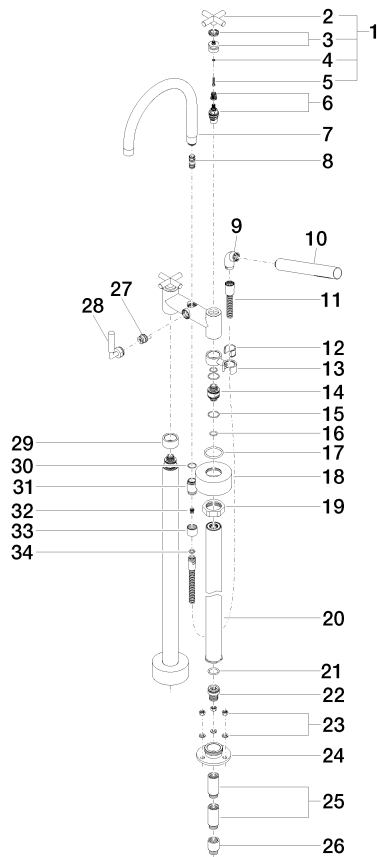

**TARA Two-hole bath mixer for free-standing assembly with hand shower set -  
Brushed Durabronze (23kt Gold)**

TARA

25 943 892

- 220mm projection
  - pivotable spout 180°
  - Hand shower: COMPACT RAIN, max. flow rate 6.8 l/min (at 3 bar)
  - spout: circular, air-enriched flow
  - hand shower with anti-scale system
  - rotary diverter for bath/shower
  - total height 920 mm
  - stand pipes height 628 mm
  - height up to aerator 765 mm
  - slide-on rosettes Ø 90 mm
  - gauge 150 mm
  - metal shower hose 1250mm with integrated anti-twist protection
  - pivotable shower holder on the right foot
  - max. flow 22 l/min at 3 bar flow pressure
  - WRAS 2212005
- Intrinsic protection against back flow.**

## Flow rate chart

---

TARA

25 943 892

Certificates

---

Belgaqua\_21-033-2 LGA\_18

WRAS\_2212

TARA Two-hole bath mixer for free-standing assembly with hand shower set -  
Brushed Durabronz (23kt Gold)

TARA

25 943 892

Product version up to 5/27/2021

**Product version from 5/27/2021**

TARA Two-hole bath mixer for free-standing assembly with hand shower set -  
Brushed Durabron (23kt Gold)

---

TARA

25 943 892