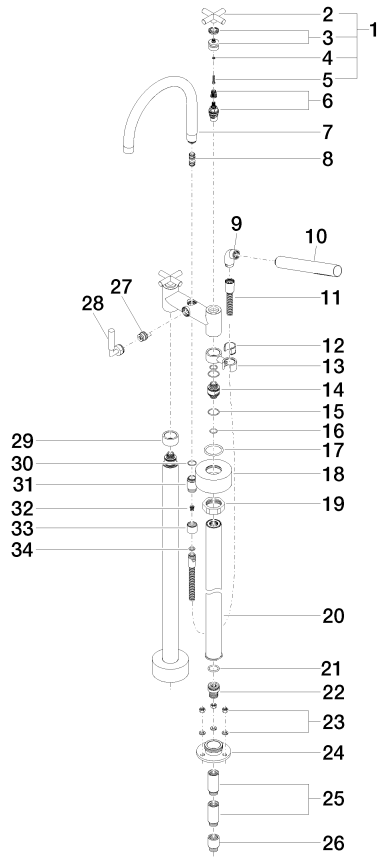

TARA Two-hole bath mixer for free-standing assembly with hand shower set -
Brushed Champagne (22kt Gold)

TARA

25 943 892

- 220mm projection
 - pivotable spout 180°
 - Hand shower: COMPACT RAIN, max. flow rate 6.8 l/min (at 3 bar)
 - spout: circular, air-enriched flow
 - hand shower with anti-scale system
 - rotary diverter for bath/shower
 - total height 920 mm
 - stand pipes height 628 mm
 - height up to aerator 765 mm
 - slide-on rosettes Ø 90 mm
 - gauge 150 mm
 - metal shower hose 1250mm with integrated anti-twist protection
 - pivotable shower holder on the right foot
 - max. flow 22 l/min at 3 bar flow pressure
 - WRAS 2212005
- Intrinsic protection against back flow.**

TARA

25 943 892
mm [inches]

Flow rate chart

Codes & Standards

Scottish Water
Byelaws

UK Water Supply
Regulations

TARA Two-hole bath mixer for free-standing assembly with hand shower set -
Brushed Champagne (22kt Gold)

TARA

25 943 892

Certificates

WRAS_2212

TARA Two-hole bath mixer for free-standing assembly with hand shower set - Brushed Champagne (22kt Gold)

TARA

25 943 892

Product version from 5/27/2021

TARA Two-hole bath mixer for free-standing assembly with hand shower set -
Brushed Champagne (22kt Gold)

TARA

25 943 892

Spare parts list

Product version from 5/27/2021

No.	Item Number	Name	Quantity used	Delivery time
	90 20 89 010 10-46	handle	63	30