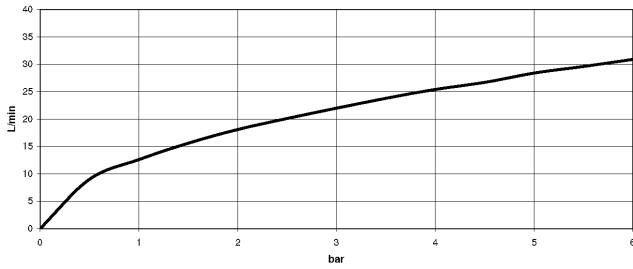

TARA Two-hole bath mixer for free-standing assembly with hand shower set -
Brushed Champagne (22kt Gold)

TARA

25 943 892

- 220mm projection
 - pivotable spout 180°
 - Hand shower: COMPACT RAIN, max. flow rate 6.8 l/min (at 3 bar)
 - spout: circular, air-enriched flow
 - hand shower with anti-scale system
 - rotary diverter for bath/shower
 - total height 920 mm
 - stand pipes height 628 mm
 - height up to aerator 765 mm
 - slide-on rosettes Ø 90 mm
 - gauge 150 mm
 - metal shower hose 1250mm with integrated anti-twist protection
 - pivotable shower holder on the right foot
 - max. flow 22 l/min at 3 bar flow pressure
 - WRAS 2212005
- Intrinsic protection against back flow.**

Required miscellaneous

- Concealed floor mounting -**
- max. recess depth 160 mm
 - min. recess depth 80 mm

35 944 970 90

TARA Two-hole bath mixer for free-standing assembly with hand shower set - Brushed Champagne (22kt Gold)

TARA

25 943 892
mm [inches]

Flow rate chart

Codes & Standards

Scottish Water
Byelaws

UK Water Supply
Regulations

TARA Two-hole bath mixer for free-standing assembly with hand shower set -
Brushed Champagne (22kt Gold)