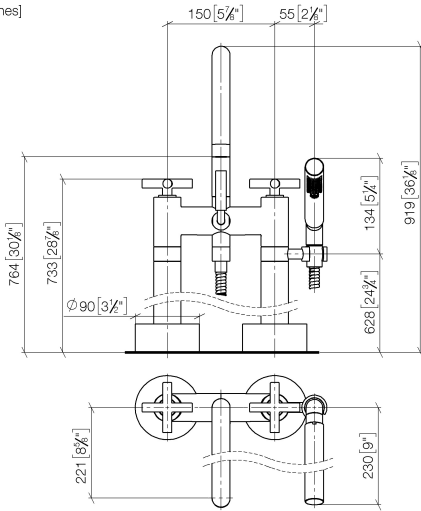

TARA Two-hole bath mixer for free-standing assembly with hand shower set -
Brushed Champagne (22kt Gold)

TARA

25 943 892

- 220mm projection
 - pivotable spout 180°
 - Hand shower: COMPACT RAIN, max. flow rate 6.8 l/min (at 3 bar)
 - spout: circular, air-enriched flow
 - hand shower with anti-scale system
 - rotary diverter for bath/shower
 - total height 920 mm
 - stand pipes height 628 mm
 - height up to aerator 765 mm
 - slide-on rosettes Ø 90 mm
 - gauge 150 mm
 - metal shower hose 1250mm with integrated anti-twist protection
 - pivotable shower holder on the right foot
 - max. flow 22 l/min at 3 bar flow pressure
 - WRAS 2212005
- Intrinsic protection against back flow.**

Required miscellaneous

- Concealed floor mounting -**
- max. recess depth 160 mm
 - min. recess depth 80 mm

35 944 970 90

TARA Two-hole bath mixer for free-standing assembly with hand shower set - Brushed Champagne (22kt Gold)

TARA

25 943 892
mm [inches]

Flow rate chart

Codes & Standards

Scottish Water
Byelaws

UK Water Supply
Regulations

TARA Two-hole bath mixer for free-standing assembly with hand shower set -
Brushed Champagne (22kt Gold)

TARA Two-hole bath mixer for free-standing assembly with hand shower set -
Brushed Champagne (22kt Gold)

TARA

25 943 892

Spare parts list

Product version from 5/27/2021

No.	Item Number	Name	Quantity used	Delivery time
	90 20 89 010 10-46	handle	63	30