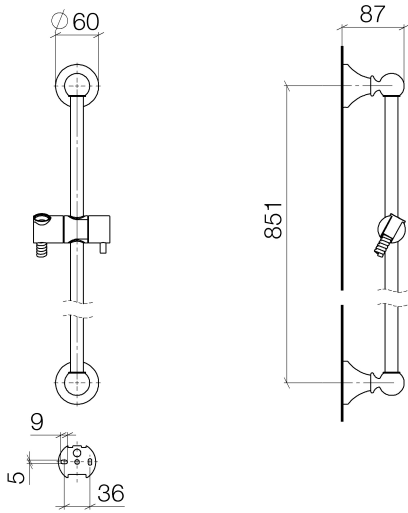

MADISON Shower set without hand shower - Brushed Platinum

---

26 413 370

Codes & Standards

ASME A112.18.1

cUPC

Scottish Water
Byelaws

UK Water Supply
Regulations

Certificates

WRAS_2009

IAPMO_4976