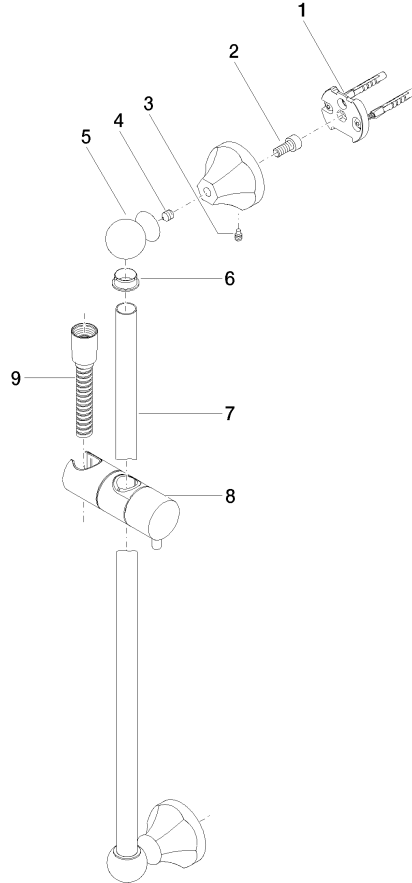

MADISON Shower set without hand shower - Brushed Platinum

26 413 370

- slide bar
- Pipe diameter 18 mm
- rosettes Ø 60 mm
- gauge 850 mm
- metal shower hose 1750mm with integrated anti-twist protection
- shower hose connector 1/2"
- WRAS

- MADISON Hand shower FlowReduce - Brushed Platinum**
- spray head Ø 95mm
 - Hand shower see page {PAGE}
 - Three settings: COMPACT RAIN, COMPACT SOFT FLOW, COMPACT AQUAPRESSURE FLOW, max. flow rate l/min (at 3 bar)

28 002 978-06 0010

Required miscellaneous

- MADISON Hand shower - Brushed Platinum**
- spray head Ø 95mm
 - Hand shower see page {PAGE}
 - Three settings: COMPACT RAIN, COMPACT SOFT FLOW, COMPACT AQUAPRESSURE FLOW, max. flow rate l/min (at 3 bar)

MADISON Shower set without hand shower - Brushed Platinum

26 413 370

Spare parts list

No.	Item Number	Name	Quantity used	Delivery time
1	05 17 97 507 00 90	fixing set	2	2
2	09 30 30 048 90	screw	2	2
3	09 31 11 140 90	pin	2	60
4	09 31 11 002 90	pin	2	2
5	09 21 40 020-06	connection	2	60
6	09 18 40 009 90	sleeve	2	2
7	08 28 22 596-06	pipe	1	60
8	12 580 970-06	Slide unit - Brushed Platinum	1	10
9	28 204 970-06	Metal shower hose 1/2" x 1/2" x 1750 mm - Brushed Platinum	1	2