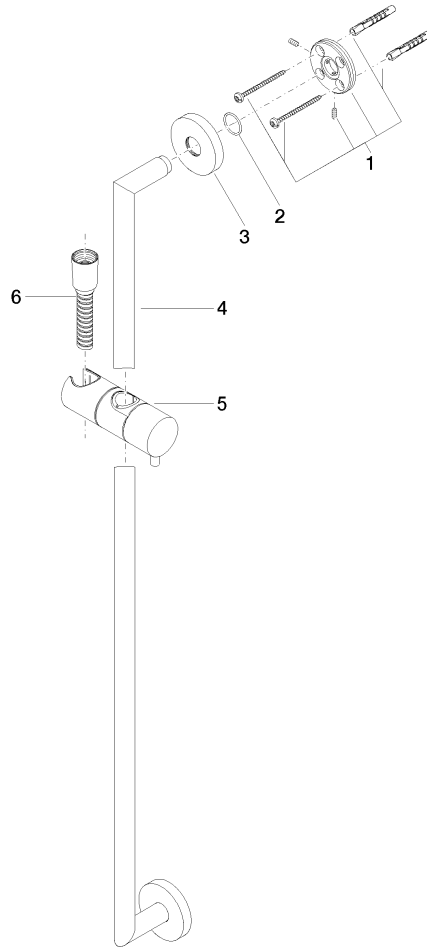

## Shower set without hand shower - Platinum

26 413 625 Product version from 10/1/2023

- slide bar
- Pipe diameter 18 mm
- rosette Ø 55 mm
- gauge 800 mm
- metal shower hose 1750mm with integrated anti-twist protection
- shower hose connector 3/8"
- WRAS

This article does not include a hand shower!

	Platinum	26 413 625-08
	Chrome	26 413 625-00
	Brushed Platinum	26 413 625-06
	Dark Chrome	26 413 625-19
	Light Gold	26 413 625-26
	Brushed Light Gold	26 413 625-27
	Brushed Durabronze (23kt Gold)	26 413 625-28
	Matte Black	26 413 625-33
	Brushed Bronze	26 413 625-42
	Brushed Champagne (22kt Gold)	26 413 625-46
	Champagne (22kt Gold)	26 413 625-47
	Brushed Chrome	26 413 625-93
	Brushed Dark Platinum	26 413 625-99

## Shower set without hand shower - Platinum

---

26 413 625 Product version from 10/1/2023

mm [inches]

### Spare parts list

No.	Item Number	Name	Quantity used	Delivery time
1	05 17 62 500 00 90	fixing set	2	2
2	90 14 10 032 00 90	seal	2	2
3	08 27 62 500-08	rosette	2	40
4	05 28 22 590 01-08	bar	1	40
5	12 580 970-08	Slide unit - Platinum	1	40
6	28 322 970-08	Metal shower hose 1/2" x 3/8" x 1750 mm - Platinum	1	40