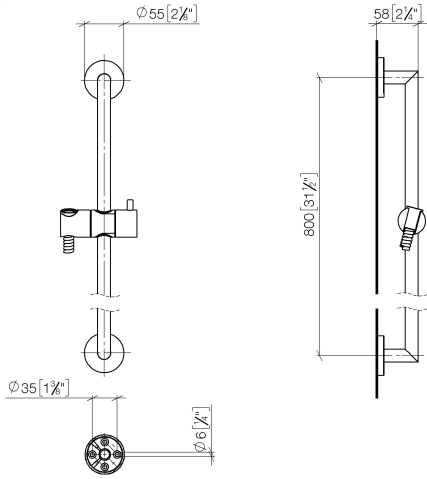

## Shower set without hand shower - Platinum

26 413 625 Product version from 10/1/2023

- slide bar
- Pipe diameter 18 mm
- rosette Ø 55 mm
- gauge 800 mm
- metal shower hose 1750mm with integrated anti-twist protection
- shower hose connector 3/8"
- WRAS

## Shower set without hand shower - Platinum

---

26 413 625 Product version from 10/1/2023

mm [inches]

### Spare parts list

No.	Item Number	Name	Quantity used	Delivery time
1	05 17 62 500 00 90	fixing set	2	2
2	90 14 10 032 00 90	seal	2	2
3	08 27 62 500-08	rosette	2	40
4	05 28 22 590 01-08	bar	1	40
5	12 580 970-08	Slide unit - Platinum	1	40
6	28 322 970-08	Metal shower hose 1/2" x 3/8" x 1750 mm - Platinum	1	40