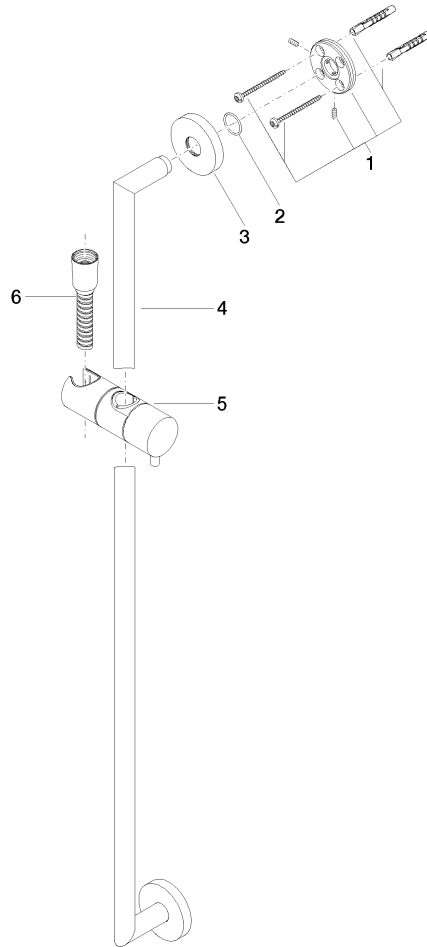

Shower set without hand shower - Brushed Champagne (22kt Gold)

26 413 625 Product version from 10/1/2023

- slide bar
- Pipe diameter 18 mm
- rosette Ø 55 mm
- gauge 800 mm
- metal shower hose 1750mm with integrated anti-twist protection
- shower hose connector 3/8"
- WRAS

This article does not include a hand shower!

	Brushed Champagne (22kt Gold)	26 413 625-46
	Chrome	26 413 625-00
	Brushed Platinum	26 413 625-06
	Platinum	26 413 625-08
	Dark Chrome	26 413 625-19
	Light Gold	26 413 625-26
	Brushed Light Gold	26 413 625-27
	Brushed Durabrass (23kt Gold)	26 413 625-28
	Matte Black	26 413 625-33
	Brushed Bronze	26 413 625-42
	Champagne (22kt Gold)	26 413 625-47
	Brushed Chrome	26 413 625-93
	Brushed Dark Platinum	26 413 625-99

Shower set without hand shower - Brushed Champagne (22kt Gold)

26 413 625 Product version from 10/1/2023

mm [inches]

Codes & Standards

ASME A112.18.1

cUPC

Certificates

IAPMO_4976

Shower set without hand shower - Brushed Champagne (22kt Gold)

26 413 625 Product version from 10/1/2023

Parts for other finishes can be found here: [Chrome](#)

Spare parts list

No.	Item Number	Name	Quantity used	Delivery time
1	05 17 62 500 00 90	fixing set	2	2
2	90 14 10 032 00 90	seal	2	2
3	08 27 62 500-46	rosette	2	30
4	05 28 22 590 01-46	bar	1	30
5	12 580 970-46	Slide unit - Brushed Champagne (22kt Gold)	1	30
6	28 322 970-46	Metal shower hose 1/2" x 3/8" x 1750 mm - Brushed Champagne (22kt Gold)	1	30