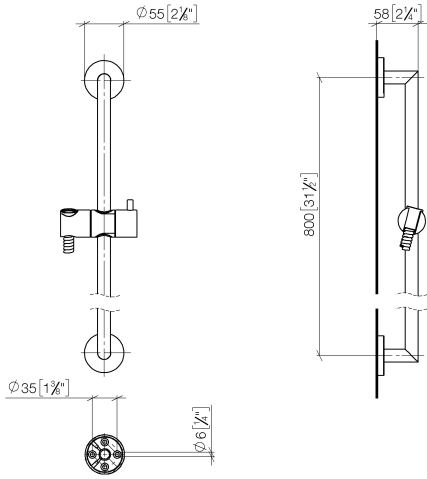

Shower set without hand shower - Brushed Champagne (22kt Gold)

26 413 625 Product version from 10/1/2023

- slide bar
- Pipe diameter 18 mm
- rosette Ø 55 mm
- gauge 800 mm
- metal shower hose 1750mm with integrated anti-twist protection
- shower hose connector 3/8"
- WRAS

This article does not include a hand shower!

	Brushed Champagne (22kt Gold)	26 413 625-46
	Chrome	26 413 625-00
	Brushed Platinum	26 413 625-06
	Platinum	26 413 625-08
	Dark Chrome	26 413 625-19
	Light Gold	26 413 625-26
	Brushed Light Gold	26 413 625-27
	Brushed Durabrass (23kt Gold)	26 413 625-28
	Matte Black	26 413 625-33
	Brushed Bronze	26 413 625-42
	Champagne (22kt Gold)	26 413 625-47
	Brushed Chrome	26 413 625-93
	Brushed Dark Platinum	26 413 625-99

Shower set without hand shower - Brushed Champagne (22kt Gold)

26 413 625 Product version from 10/1/2023

mm [inches]

Codes & Standards

ASME A112.18.1

cUPC

Certificates

IAPMO_4976

Shower set without hand shower - Brushed Champagne (22kt Gold)

26 413 625 Product version from 10/1/2023

Parts for other finishes can be found here: [Chrome](#)

Spare parts list

No.	Item Number	Name	Quantity used	Delivery time
1	05 17 62 500 00 90	fixing set	2	2
2	90 14 10 032 00 90	seal	2	2
3	08 27 62 500-46	rosette	2	30
4	05 28 22 590 01-46	bar	1	30
5	12 580 970-46	Slide unit - Brushed Champagne (22kt Gold)	1	30
6	28 322 970-46	Metal shower hose 1/2" x 3/8" x 1750 mm - Brushed Champagne (22kt Gold)	1	30