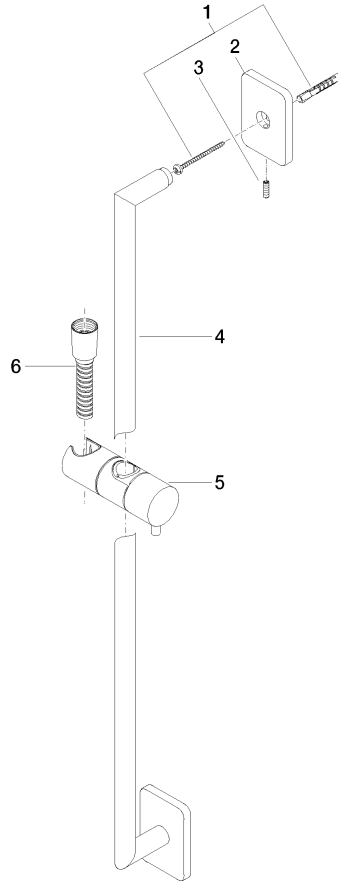

LULU Shower set without hand shower - Brushed Platinum

26 413 710

- slide bar
- rosette 78 x 55 mm
- gauge 800 mm
- metal shower hose 1750mm with integrated anti-twist protection
- shower hose connector 3/8"
- Pipe diameter 18 mm
- WRAS

This article does not include a hand shower!

	Brushed Platinum	26 413 710-06
	Chrome	26 413 710-00

Recommended miscellaneous

	Concealed wall elbow - •max. recess depth mm •min. recess depth mm	35 085 970 90
--	---------------------------------------------------------------------------------	---------------

26 413 710

mm [inches]

Codes & Standards

ASME A112.18.1

cUPC

Scottish Water
Byelaws

UK Water Supply
Regulations

XP P 41-280

Certificates

WRAS_2009

ACS_20 ACC LY

IAPMO_4976

LULU Shower set without hand shower - Brushed Platinum

26 413 710

Spare parts list

No.	Item Number	Name	Quantity used	Delivery time
1	05 30 31 025 00 90	fixing set	2	2
2	09 27 71 005-06	rosette	2	60
3	09 31 11 013 90	pin	2	2
4	05 28 22 590 01-06	bar	1	10
5	12 580 970-06	Slide unit - Brushed Platinum	1	10
6	28 322 970-06	Metal shower hose 1/2" x 3/8" x 1750 mm - Brushed Platinum	1	2