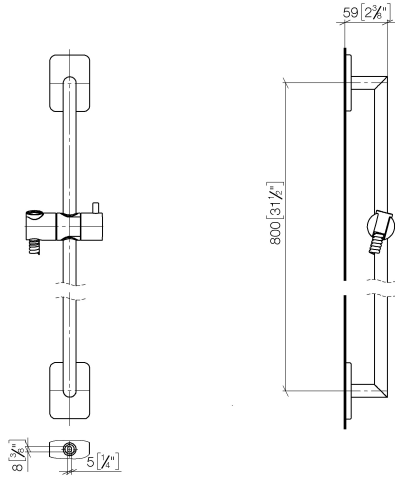

LULU Shower set without hand shower - Brushed Platinum

26 413 710

- slide bar
- rosette 78 x 55 mm
- gauge 800 mm
- metal shower hose 1750mm with integrated anti-twist protection
- shower hose connector 3/8"
- Pipe diameter 18 mm
- WRAS

26 413 710

mm [inches]

Codes & Standards

ASME A112.18.1

cUPC

Scottish Water
Byelaws

UK Water Supply
Regulations

XP P 41-280