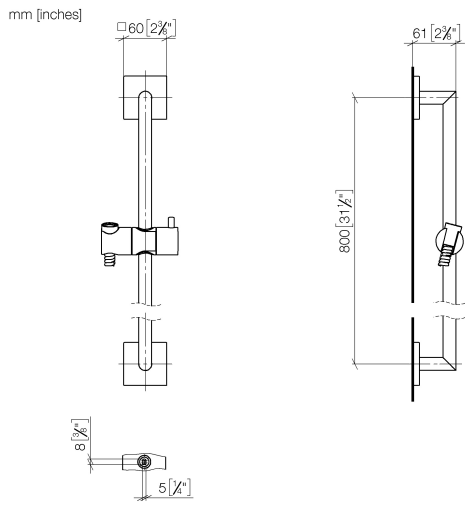

Shower set without hand shower - Chrome

---

26 413 980 Product version from 6/1/2024

Codes & Standards

ASME A112.18.1

cUPC

Scottish Water
Byelaws

UK Water Supply
Regulations

XP P 41-280

Certificates

WRAS_2009

ACS_20 ACC LY

IAPMO_4976