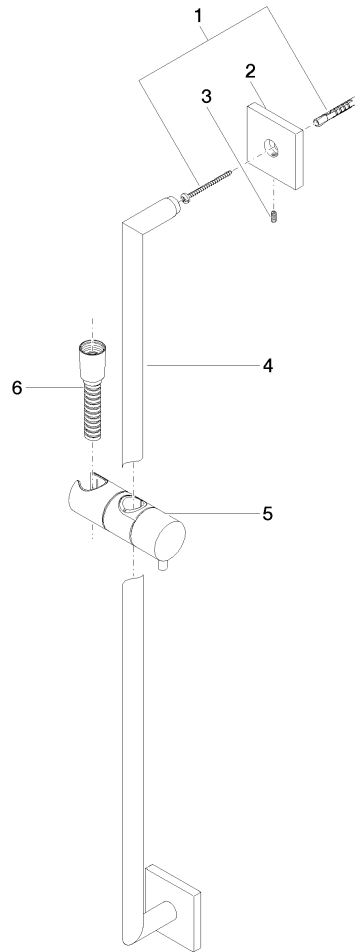

## Shower set without hand shower - Chrome

26 413 980 Product version from 6/1/2024

- slide bar
- Pipe diameter 18 mm
- rosette 60 x 60 mm
- gauge 800 mm
- metal shower hose 1750mm with integrated anti-twist protection
- shower hose connector 3/8"
- WRAS

This article does not include a hand shower!

	Chrome	26 413 980-00
	Brushed Platinum	26 413 980-06
	Platinum	26 413 980-08
	Dark Chrome	26 413 980-19
	Brushed Light Gold	26 413 980-27
	Brushed Durabronze (23kt Gold)	26 413 980-28
	Matte Black	26 413 980-33
	Brushed Champagne (22kt Gold)	26 413 980-46
	Champagne (22kt Gold)	26 413 980-47
	Brushed Chrome	26 413 980-93
	Brushed Dark Platinum	26 413 980-99

## Shower set without hand shower - Chrome

26 413 980 Product version from 6/1/2024

### Spare parts list

No.	Item Number	Name	Quantity used	Delivery time
1	05 30 31 025 00 90	fixing set	2	2
2	08 17 98 507-00	holder	2	10
3	09 31 11 061 90	pin	2	2
4	05 28 22 590 01-00	bar	1	10
5	12 580 970-00	Slide unit - Chrome	1	10
6	28 322 970-00	Metal shower hose 1/2" x 3/8" x 1750 mm - Chrome	1	2