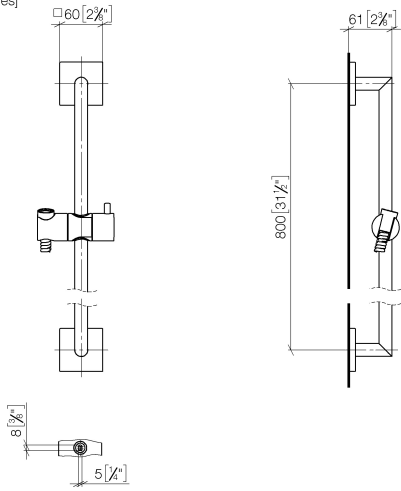

## Shower set without hand shower - Brushed Champagne (22kt Gold)

26 413 980 Product version from 6/1/2024

- slide bar
- Pipe diameter 18 mm
- rosette 60 x 60 mm
- gauge 800 mm
- metal shower hose 1750mm with integrated anti-twist protection
- shower hose connector 3/8"
- WRAS

## Shower set without hand shower - Brushed Champagne (22kt Gold)

---

26 413 980 Product version from 6/1/2024

mm [inches]

### Spare parts list

No.	Item Number	Name	Quantity used	Delivery time
1	05 30 31 025 00 90	fixing set	2	2
2	08 17 98 507-46	holder	2	30
3	09 31 11 061 90	pin	2	2
4	05 28 22 590 01-46	bar	1	30
5	12 580 970-46	Slide unit - Brushed Champagne (22kt Gold)	1	30
6	28 322 970-46	Metal shower hose 1/2" x 3/8" x 1750 mm - Brushed Champagne (22kt Gold)	1	30