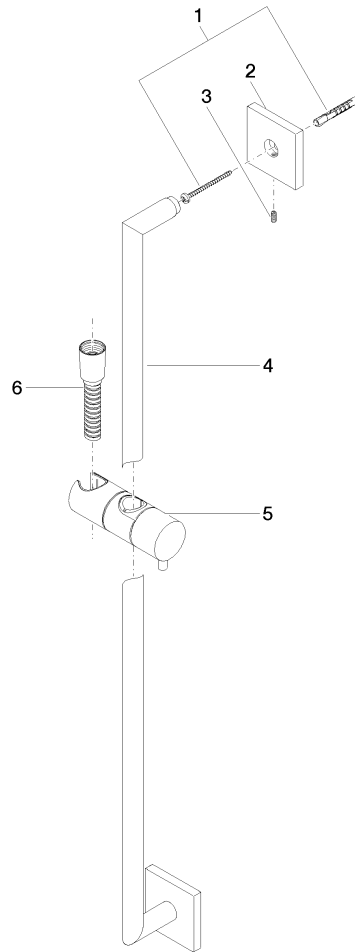

## Shower set without hand shower - Brushed Champagne (22kt Gold)

26 413 980 Product version from 6/1/2024

- slide bar
- Pipe diameter 18 mm
- rosette 60 x 60 mm
- gauge 800 mm
- metal shower hose 1750mm with integrated anti-twist protection
- shower hose connector 3/8"
- WRAS

### Spare parts list

No.	Item Number	Name	Quantity used	Delivery time
1	05 30 31 025 00 90	fixing set	2	2
2	08 17 98 507-46	holder	2	30
3	09 31 11 061 90	pin	2	2
4	05 28 22 590 01-46	bar	1	30
5	12 580 970-46	Slide unit - Brushed Champagne (22kt Gold)	1	30
6	28 322 970-46	Metal shower hose 1/2" x 3/8" x 1750 mm - Brushed Champagne (22kt Gold)	1	30