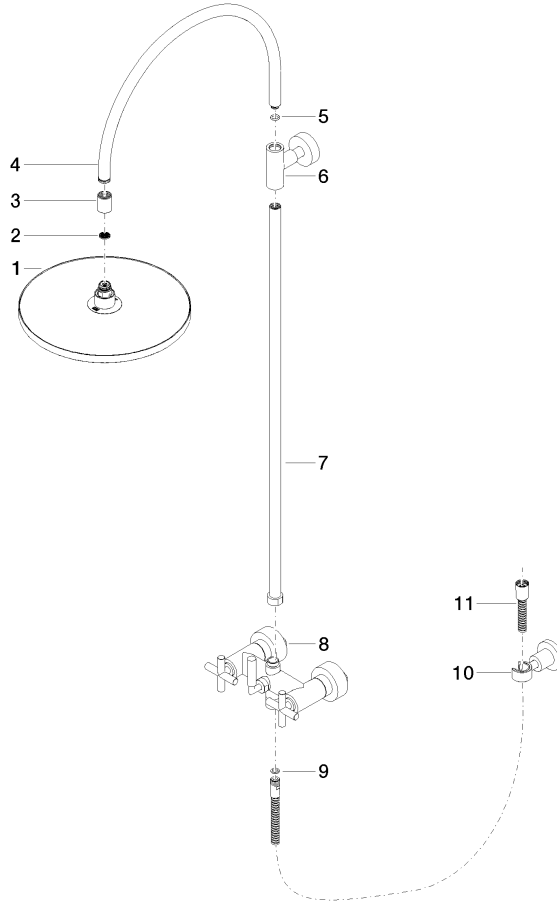

TARA Showerpipe with shower mixer without hand shower 300 mm - Platinum

26 622 892 Product version from 4/1/2024

- shower with fixed riser projection 420mm
- overhead shower: rain flow
- rain shower Ø 300 mm
- rain shower with anti-scale system
- max. rainshower flow 14 l/min
- Function from: 10 l/min
- rotary diverter for fixed-riser shower/hand shower
- height of fittings up to rain shower (bottom edge) 850mm
- height of fittings up to top edge of elbow 1167mm
- rosette for shower holder Ø 55mm
- rosette for wall mounting Ø 57mm
- rosette for shower mixer Ø 65mm
- gauge 150 mm - 13 mm
- 1500 mm metal shower hose
- 1/2" connection
- Pipe diameter 20 mm
- quick clearing

TARA Showerpipe with shower mixer without hand shower 300 mm - Platinum

26 622 892 Product version from 4/1/2024

Flow rate chart

Codes & Standards

DIN 4109

EN 1717

ISO 3822

Ü-Zeichen

TARA Showerpipe with shower mixer without hand shower 300 mm - Platinum

26 622 892 Product version from 4/1/2024

Certificates

Belgaqua_24-004-2 LGA_38

TARA Showerpipe with shower mixer without hand shower 300 mm - Platinum

26 622 892 Product version from 4/1/2024

Parts for other finishes can be found here: [Chrome](#)

Spare parts list

No.	Item Number	Name	Quantity used	Delivery time
1	04 12 05 091 00-08	shower	1	40
2	09 23 01 039 90	sieve	1	2
3	09 24 03 177 20-08	adaptor	1	40
4	04 28 22 097 20-08	spout	1	40
5	90 14 10 011 00 90	seal	1	2
6	90 17 11 037 00-08	holder	1	-
Spare part can no longer be ordered, please order the replacement item				
7	90 28 22 096 00-08	pipe	1	-
Spare part can no longer be ordered, please order the replacement item				
8	04 17 10 020 01-08	fitting	1	40
9	90 14 20 026 00 90	seal	1	2
10	28 050 892-08	TARA Wall bracket - Platinum	1	40
11	28 304 970-08	Metal shower hose 1/2" x 3/8" x 1500 mm - Platinum	1	40