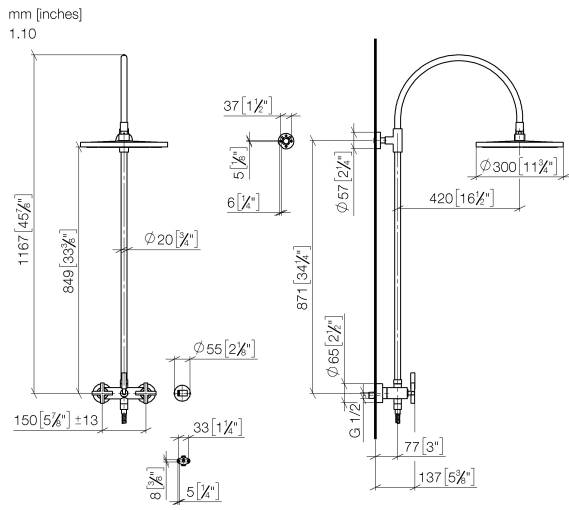

TARA Showerpipe with shower mixer without hand shower 300 mm - Platinum

26 622 892 Product version from 4/1/2024

- shower with fixed riser projection 420mm
- overhead shower: rain flow
- rain shower Ø 300 mm
- rain shower with anti-scale system
- max. rainshower flow 14 l/min
- Function from: 10 l/min
- rotary diverter for fixed-riser shower/hand shower
- height of fittings up to rain shower (bottom edge) 850mm
- height of fittings up to top edge of elbow 1167mm
- rosette for shower holder Ø 55mm
- rosette for wall mounting Ø 57mm
- rosette for shower mixer Ø 65mm
- gauge 150 mm - 13 mm
- 1500 mm metal shower hose
- 1/2" connection
- Pipe diameter 20 mm
- quick clearing

TARA Showerpipe with shower mixer without hand shower 300 mm - Platinum

26 622 892 Product version from 4/1/2024

Flow rate chart

Codes & Standards

DIN 4109

EN 1717

ISO 3822

Ü-Zeichen

TARA Showerpipe with shower mixer without hand shower 300 mm - Platinum

26 622 892 Product version from 4/1/2024

Certificates

Belgaqua_24-004-2 LGA_38

TARA Showerpipe with shower mixer without hand shower 300 mm - Platinum

26 622 892 Product version from 4/1/2024

Parts for other finishes can be found here: [Chrome](#)

Spare parts list

No.	Item Number	Name	Quantity used	Delivery time
1	04 12 05 091 00-08	shower	1	40
2	09 23 01 039 90	sieve	1	2
3	09 24 03 177 20-08	adaptor	1	40
4	04 28 22 097 20-08	spout	1	40
5	90 14 10 011 00 90	seal	1	2
6	90 17 11 037 00-08	holder	1	-
Spare part can no longer be ordered, please order the replacement item				
7	90 28 22 096 00-08	pipe	1	-
Spare part can no longer be ordered, please order the replacement item				
8	04 17 10 020 01-08	fitting	1	40
9	90 14 20 026 00 90	seal	1	2
10	28 050 892-08	TARA Wall bracket - Platinum	1	40
11	28 304 970-08	Metal shower hose 1/2" x 3/8" x 1500 mm - Platinum	1	40