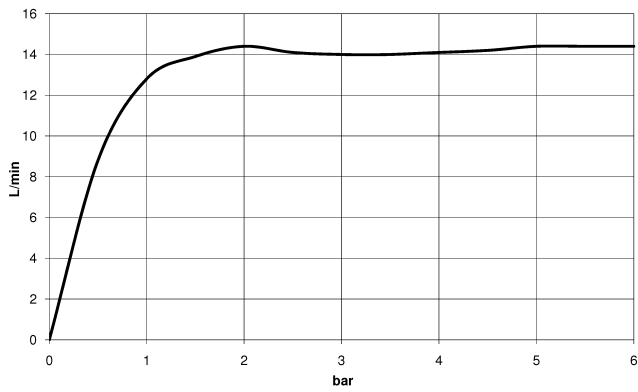

TARA Showerpipe with shower mixer without hand shower 300 mm - Platinum

26 622 892 Product version from 4/1/2024

- shower with fixed riser projection 420mm
- overhead shower: rain flow
- rain shower Ø 300 mm
- rain shower with anti-scale system
- max. rainshower flow 14 l/min
- Function from: 10 l/min
- rotary diverter for fixed-riser shower/hand shower
- height of fittings up to rain shower (bottom edge) 850mm
- height of fittings up to top edge of elbow 1167mm
- rosette for shower holder Ø 55mm
- rosette for wall mounting Ø 57mm
- rosette for shower mixer Ø 65mm
- gauge 150 mm - 13 mm
- 1500 mm metal shower hose
- 1/2" connection
- Pipe diameter 20 mm
- quick clearing

This article does not include a hand shower!

Intrinsic protection against back flow.

	Platinum	26 622 892-08
	Chrome	26 622 892-00
	Brushed Platinum	26 622 892-06
	Dark Chrome	26 622 892-19
	Brushed Durabronze (23kt Gold)	26 622 892-28
	Matte Black	26 622 892-33
	Brushed Bronze	26 622 892-42
	Brushed Champagne (22kt Gold)	26 622 892-46
	Champagne (22kt Gold)	26 622 892-47
	Brushed Chrome	26 622 892-93
	Brushed Dark Platinum	26 622 892-99

TARA Showerpipe with shower mixer without hand shower 300 mm - Platinum

26 622 892 Product version from 4/1/2024

Flow rate chart

Codes & Standards

DIN 4109

EN 1717

ISO 3822

Ü-Zeichen