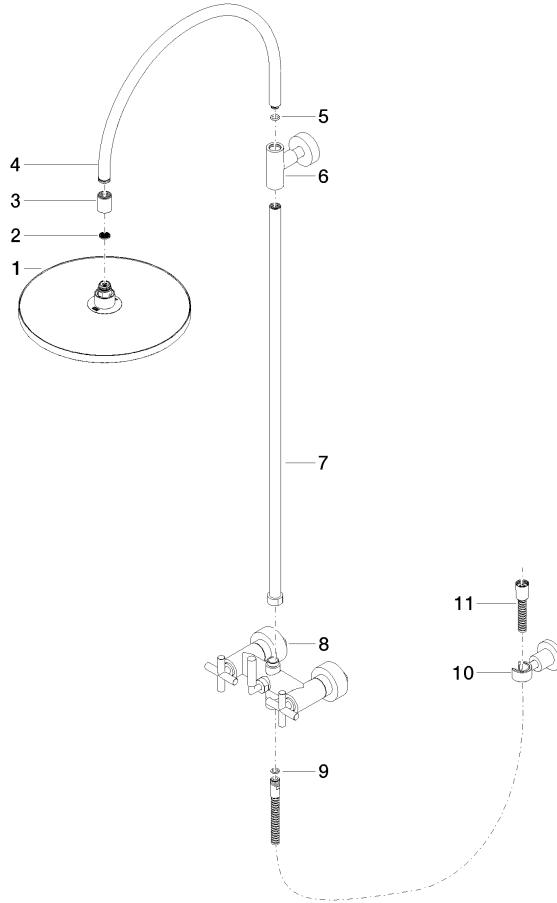

## TARA Showerpipe with shower mixer without hand shower 300 mm - Brushed Bronze

26 622 892 Product version from 4/1/2024

- shower with fixed riser projection 420mm
- overhead shower: rain flow
- rain shower Ø 300 mm
- rain shower with anti-scale system
- max. rainshower flow 14 l/min
- Function from: 10 l/min
- rotary diverter for fixed-riser shower/hand shower
- height of fittings up to rain shower (bottom edge) 850mm
- height of fittings up to top edge of elbow 1167mm
- rosette for shower holder Ø 55mm
- rosette for wall mounting Ø 57mm
- rosette for shower mixer Ø 65mm
- gauge 150 mm - 13 mm
- 1500 mm metal shower hose
- 1/2" connection
- Pipe diameter 20 mm
- quick clearing

**TARA Showerpipe with shower mixer without hand shower 300 mm - Brushed Bronze**

26 622 892 Product version from 4/1/2024

mm [inches]

1.10

**Flow rate chart**

**Codes & Standards**

DIN 4109

EN 1717

## TARA Showerpipe with shower mixer without hand shower 300 mm - Brushed Bronze

---

26 622 892 Product version from 4/1/2024

Certificates

---

Belgaqua\_24-004-2 LGA\_38

**TARA Showerpipe with shower mixer without hand shower 300 mm - Brushed Bronze**

26 622 892 Product version from 4/1/2024

Parts for other finishes can be found here: [Chrome](#)

**Spare parts list**

No.	Item Number	Name	Quantity used	Delivery time
1	04 12 05 091 00-42	shower	1	60
2	09 23 01 039 90	sieve	1	2
3	09 24 03 177 20-42	adaptor	1	60
4	04 28 22 097 20-42	spout	1	60
5	90 14 10 011 00 90	seal	1	2
6	90 17 11 037 00-42	holder	1	30
7	90 28 22 096 00-42	pipe	1	30
8	04 17 10 020 01-42	fitting	1	60
9	90 14 20 026 00 90	seal	1	2
10	28 050 892-42	TARA Wall bracket - Brushed Bronze	1	30
11	28 304 970-42	Metal shower hose 1/2" x 3/8" x 1500 mm - Brushed Bronze	1	30