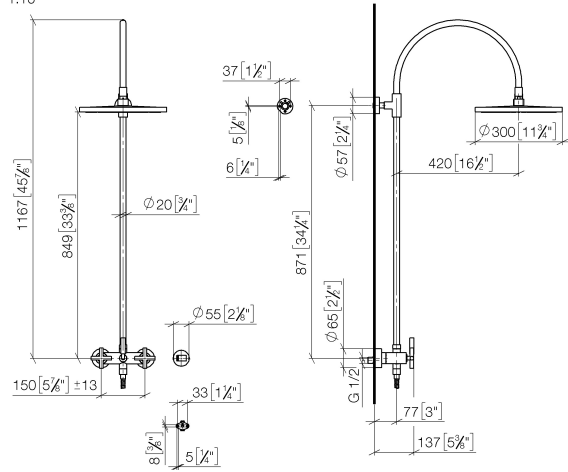

## TARA Showerpipe with shower mixer without hand shower 300 mm - Brushed Bronze

26 622 892 Product version from 4/1/2024

- shower with fixed riser projection 420mm
- overhead shower: rain flow
- rain shower Ø 300 mm
- rain shower with anti-scale system
- max. rainshower flow 14 l/min
- Function from: 10 l/min
- rotary diverter for fixed-riser shower/hand shower
- height of fittings up to rain shower (bottom edge) 850mm
- height of fittings up to top edge of elbow 1167mm
- rosette for shower holder Ø 55mm
- rosette for wall mounting Ø 57mm
- rosette for shower mixer Ø 65mm
- gauge 150 mm - 13 mm
- 1500 mm metal shower hose
- 1/2" connection
- Pipe diameter 20 mm
- quick clearing

**TARA Showerpipe with shower mixer without hand shower 300 mm - Brushed Bronze**

26 622 892 Product version from 4/1/2024

mm [inches]

1.10

**Flow rate chart**

**Codes & Standards**

DIN 4109

EN 1717

## TARA Showerpipe with shower mixer without hand shower 300 mm - Brushed Bronze

---

26 622 892 Product version from 4/1/2024

Certificates

---

Belgaqua\_24-004-2 LGA\_38

**TARA Showerpipe with shower mixer without hand shower 300 mm - Brushed Bronze**

26 622 892 Product version from 4/1/2024

Parts for other finishes can be found here: [Chrome](#)

**Spare parts list**

No.	Item Number	Name	Quantity used	Delivery time
1	04 12 05 091 00-42	shower	1	60
2	09 23 01 039 90	sieve	1	2
3	09 24 03 177 20-42	adaptor	1	60
4	04 28 22 097 20-42	spout	1	60
5	90 14 10 011 00 90	seal	1	2
6	90 17 11 037 00-42	holder	1	30
7	90 28 22 096 00-42	pipe	1	30
8	04 17 10 020 01-42	fitting	1	60
9	90 14 20 026 00 90	seal	1	2
10	28 050 892-42	TARA Wall bracket - Brushed Bronze	1	30
11	28 304 970-42	Metal shower hose 1/2" x 3/8" x 1500 mm - Brushed Bronze	1	30