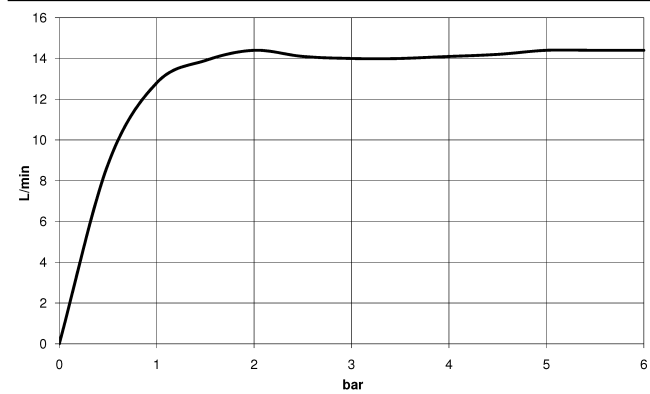

## TARA Showerpipe with shower mixer without hand shower 300 mm - Brushed Bronze

26 622 892 Product version from 4/1/2024

- shower with fixed riser projection 420mm
- overhead shower: rain flow
- rain shower Ø 300 mm
- rain shower with anti-scale system
- max. rainshower flow 14 l/min
- Function from: 10 l/min
- rotary diverter for fixed-riser shower/hand shower
- height of fittings up to rain shower (bottom edge) 850mm
- height of fittings up to top edge of elbow 1167mm
- rosette for shower holder Ø 55mm
- rosette for wall mounting Ø 57mm
- rosette for shower mixer Ø 65mm
- gauge 150 mm - 13 mm
- 1500 mm metal shower hose
- 1/2" connection
- Pipe diameter 20 mm
- quick clearing

**TARA Showerpipe with shower mixer without hand shower 300 mm - Brushed Bronze**

26 622 892 Product version from 4/1/2024

mm [inches]

1.10

**Flow rate chart**

**Codes & Standards**

DIN 4109

EN 1717