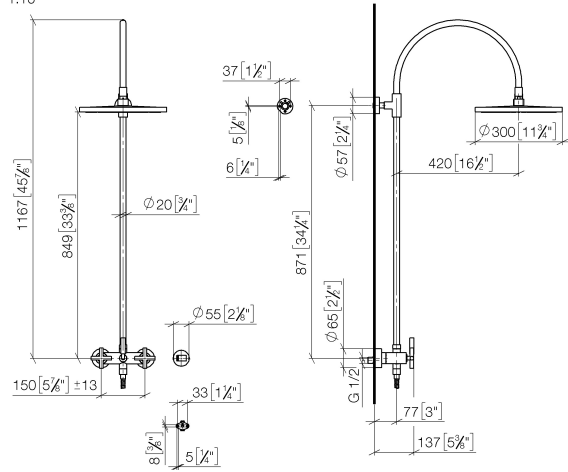

TARA Showerpipe with shower mixer without hand shower 300 mm - Brushed Champagne (22kt Gold)

26 622 892 Product version from 4/1/2024

- shower with fixed riser projection 420mm
- overhead shower: rain flow
- rain shower Ø 300 mm
- rain shower with anti-scale system
- max. rainshower flow 14 l/min
- Function from: 10 l/min
- rotary diverter for fixed-riser shower/hand shower
- height of fittings up to rain shower (bottom edge) 850mm
- height of fittings up to top edge of elbow 1167mm
- rosette for shower holder Ø 55mm
- rosette for wall mounting Ø 57mm
- rosette for shower mixer Ø 65mm
- gauge 150 mm - 13 mm
- 1500 mm metal shower hose
- 1/2" connection
- Pipe diameter 20 mm
- quick clearing

**TARA Showerpipe with shower mixer without hand shower 300 mm - Brushed
Champagne (22kt Gold)**

26 622 892 Product version from 4/1/2024

mm [inches]

1.10

Flow rate chart

Codes & Standards

DIN 4109

EN 1717

26 622 892 Product version from 4/1/2024

Parts for other finishes can be found here: [Chrome](#)

Spare parts list

| No. | Item Number | Name | Quantity used | Delivery time |
|-----|--------------------|---|---------------|---------------|
| 1 | 04 12 05 091 00-46 | shower | 1 | 30 |
| 2 | 09 23 01 039 90 | sieve | 1 | 2 |
| 3 | 09 24 03 177 20-46 | adaptor | 1 | 30 |
| 4 | 04 28 22 097 20-46 | spout | 1 | 30 |
| 5 | 90 14 10 011 00 90 | seal | 1 | 2 |
| 6 | 90 17 11 037 00-46 | holder | 1 | 30 |
| 7 | 90 28 22 096 00-46 | pipe | 1 | 30 |
| 8 | 04 17 10 020 01-46 | fitting | 1 | 30 |
| 9 | 90 14 20 026 00 90 | seal | 1 | 2 |
| 10 | 28 050 892-46 | TARA Wall bracket - Brushed Champagne (22kt Gold) | 1 | 30 |
| 11 | 28 304 970-46 | Metal shower hose 1/2" x 3/8" x 1500 mm - Brushed Champagne (22kt Gold) | 1 | 30 |