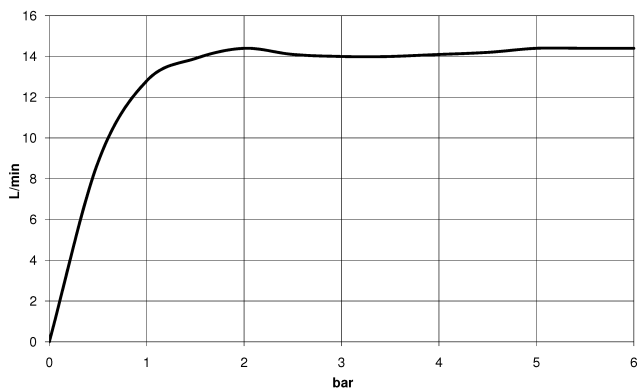

TARA Showerpipe with shower mixer without hand shower 300 mm - Brushed Champagne (22kt Gold)

26 622 892 Product version from 4/1/2024

- shower with fixed riser projection 420mm
- overhead shower: rain flow
- rain shower Ø 300 mm
- rain shower with anti-scale system
- max. rainshower flow 14 l/min
- Function from: 10 l/min
- rotary diverter for fixed-riser shower/hand shower
- height of fittings up to rain shower (bottom edge) 850mm
- height of fittings up to top edge of elbow 1167mm
- rosette for shower holder Ø 55mm
- rosette for wall mounting Ø 57mm
- rosette for shower mixer Ø 65mm
- gauge 150 mm - 13 mm
- 1500 mm metal shower hose
- 1/2" connection
- Pipe diameter 20 mm
- quick clearing

**TARA Showerpipe with shower mixer without hand shower 300 mm - Brushed
Champagne (22kt Gold)**

26 622 892 Product version from 4/1/2024

mm [inches]

1.10

Flow rate chart

Codes & Standards

DIN 4109

EN 1717