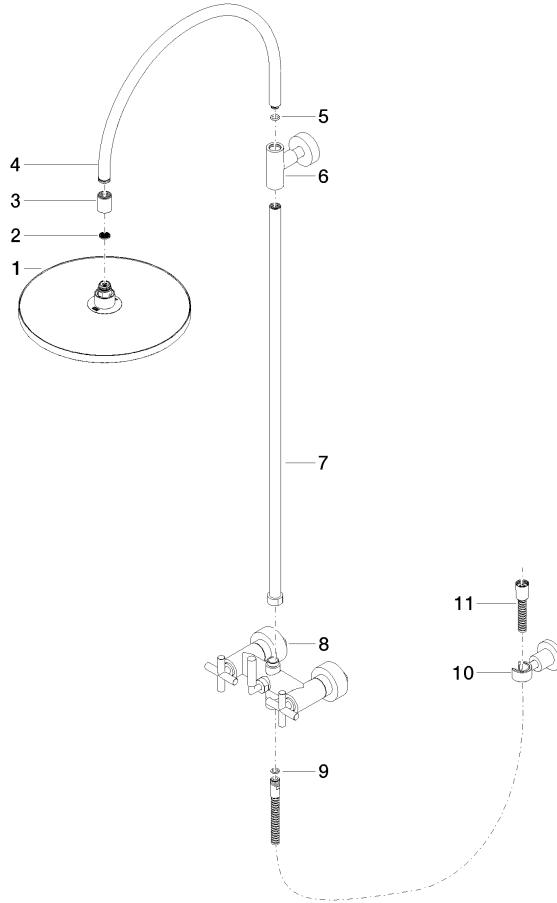

TARA Showerpipe with shower mixer without hand shower 300 mm - Brushed Champagne (22kt Gold)

26 622 892 Product version from 4/1/2024

- shower with fixed riser projection 420mm
- overhead shower: rain flow
- rain shower Ø 300 mm
- rain shower with anti-scale system
- max. rainshower flow 14 l/min
- Function from: 10 l/min
- rotary diverter for fixed-riser shower/hand shower
- height of fittings up to rain shower (bottom edge) 850mm
- height of fittings up to top edge of elbow 1167mm
- rosette for shower holder Ø 55mm
- rosette for wall mounting Ø 57mm
- rosette for shower mixer Ø 65mm
- gauge 150 mm - 13 mm
- 1500 mm metal shower hose
- 1/2" connection
- Pipe diameter 20 mm
- quick clearing

ISO 3822

Ü-Zeichen

TARA Showerpipe with shower mixer without hand shower 300 mm - Brushed Champagne (22kt Gold)

26 622 892 Product version from 4/1/2024

Certificates

Belgaqua_24-004-2 LGA_38

TARA Showerpipe with shower mixer without hand shower 300 mm - Brushed Champagne (22kt Gold)

26 622 892 Product version from 4/1/2024

Parts for other finishes can be found here: [Chrome](#)

Spare parts list

| No. | Item Number | Name | Quantity used | Delivery time |
|-----|--------------------|---|---------------|---------------|
| 1 | 04 12 05 091 00-46 | shower | 1 | 30 |
| 2 | 09 23 01 039 90 | sieve | 1 | 2 |
| 3 | 09 24 03 177 20-46 | adaptor | 1 | 30 |
| 4 | 04 28 22 097 20-46 | spout | 1 | 30 |
| 5 | 90 14 10 011 00 90 | seal | 1 | 2 |
| 6 | 90 17 11 037 00-46 | holder | 1 | 30 |
| 7 | 90 28 22 096 00-46 | pipe | 1 | 30 |
| 8 | 04 17 10 020 01-46 | fitting | 1 | 30 |
| 9 | 90 14 20 026 00 90 | seal | 1 | 2 |
| 10 | 28 050 892-46 | TARA Wall bracket - Brushed Champagne (22kt Gold) | 1 | 30 |
| 11 | 28 304 970-46 | Metal shower hose 1/2" x 3/8" x 1500 mm - Brushed Champagne (22kt Gold) | 1 | 30 |